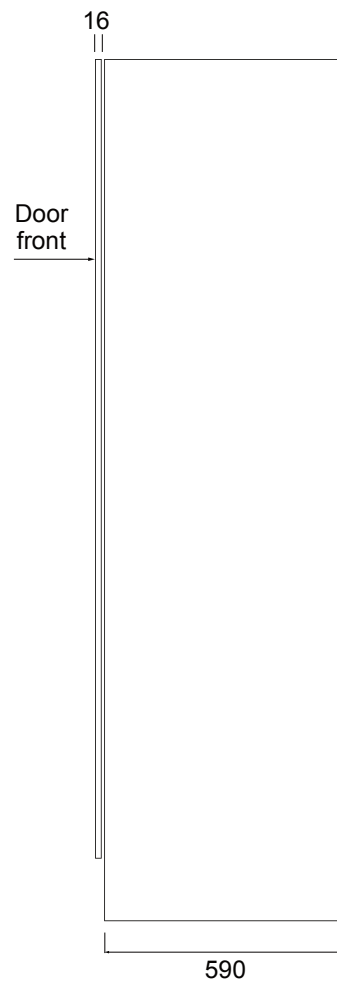

## PRODUCT CODE

LTC / LTCT / LTCM / LTCCC

<b>Dimensions</b>	W 450 x H 2100 x D 606 (mm)
<b>Finishes</b>	White Gloss Paint, Melamine, Timber Veneer* or Custom Colour* Paint.
<b>Handle</b>	Lip Pull (Silver or Black) or Finger Pull (not compatible with Melamine finish).
<b>Origin</b>	New Zealand made cabinetry.
<b>Features</b>	1 Fixed shelf for organised storage (Optional clothes rail). Your choice of pull handle colour. See website for finish colours. Timber Veneer is a natural finish with variations in colour & grain. Our Melamine is a wood look low pressure laminate. Painted finishes are harder & more durable than lacquer finishes. Left or right opening door.

## TECHNICAL DRAWINGS

Inside

Side