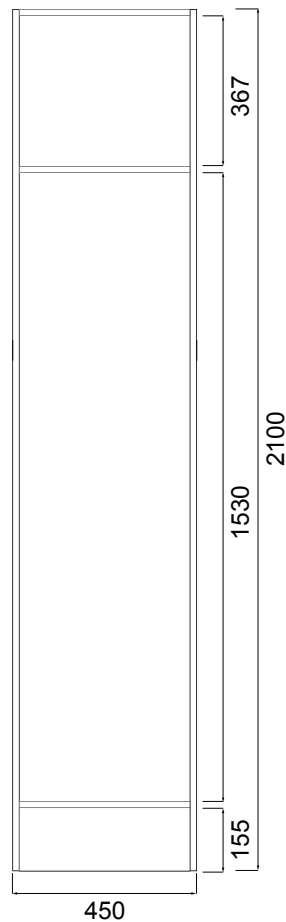

## PRODUCT CODE

LTC / LTCT / LTCM / LTCCC

<b>Dimensions</b>	W 450 x H 2100 x D 606 (mm)
<b>Finishes</b>	White Gloss Paint, Melamine, Timber Veneer* or Custom Colour* Paint.
<b>Handle</b>	Lip Pull (Silver or Black) or Finger Pull (not compatible with Melamine finish).
<b>Origin</b>	New Zealand made cabinetry.
<b>Features</b>	1 Fixed shelf for organised storage (Optional clothes rail). Your choice of pull handle colour. See website for finish colours. Timber Veneer is a natural finish with variations in colour & grain. Our Melamine is a wood look low pressure laminate. Painted finishes are harder & more durable than lacquer finishes. Left or right opening door.

## TECHNICAL DRAWINGS

Inside

Side

## NOTES

\*Additional Cost. Accessories not included. See our website for product prices. Drawing indicates the technical measurement only and is not a reflection of how the product will look. Sizes are nominal only. All drawings in millimeters. Drawings not to scale. Oct 2024.