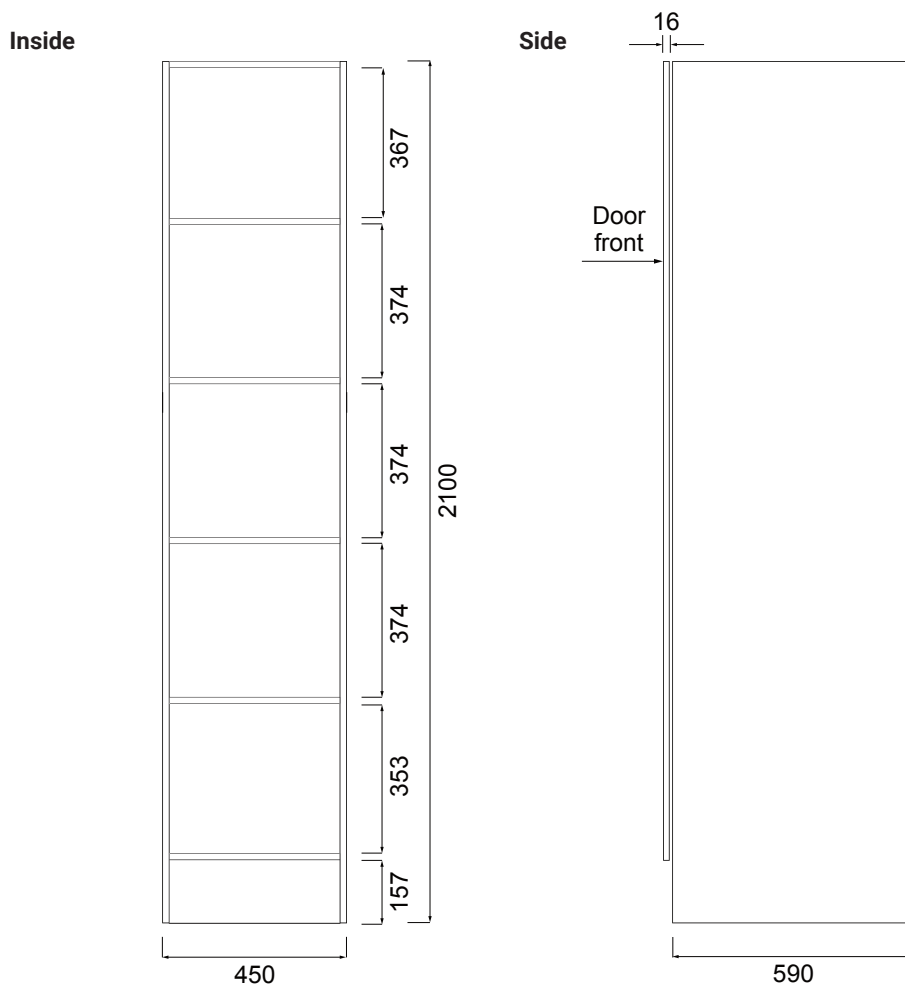

UTILITY CABINET /

LAUNDRY

DESCRIPTION

Modern Laundry Utility Cabinet, 5 Fixed Shelves

PRODUCT CODE

LTCX5 / LTCX5T / LTCX5M / LTCX5CC

Dimensions	W 450 x H 2100 x D 606 (mm)
Finishes	White Gloss Paint, Melamine, Timber Veneer* or Custom Colour* Paint.
Handle	Lip Pull (Silver or Black) or Finger Pull (not compatible with Melamine finish).
Origin	New Zealand made cabinetry.
Features	5 Fixed shelves for organised storage with your choice of pull handle colour. See website for finish colours. Timber Veneer is a natural finish with variations in colour & grain. Our Melamine is a wood look low pressure laminate. Painted finishes are harder & more durable than lacquer finishes. Left or right opening door.

TECHNICAL DRAWINGS

NOTES

*Additional Cost. Accessories not included. See our website for product prices. Drawing indicates the technical measurement only and is not a reflection of how the product will look. Sizes are nominal only. All drawings in millimeters. Drawings not to scale. Oct 2024.