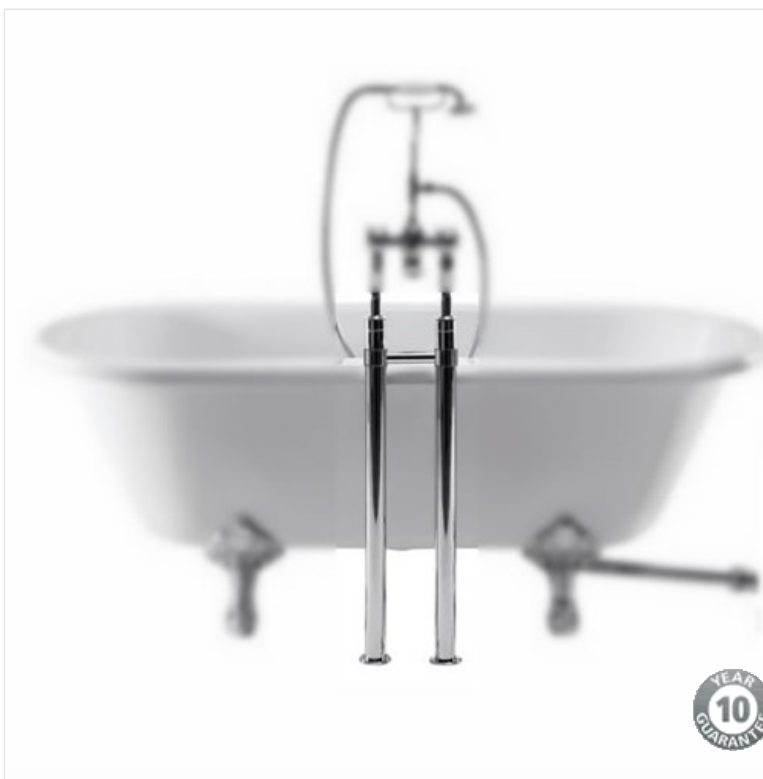

Simply Exclusive
Classically styled bathrooms

Decorative shrouds including horizontal support bar

W7 Decorative shrouds including horizontal support bar

Technical Specification

Size: 180 x 600 x 120 mm

Code : W7

Finishes : Chrome plated

Product Type : Traditional

Material : Bodies are of all brass construction

Weight : 4.65 kg

Compliance/Approvals

N/A

Simply Exclusive
Fabulous yet simplistic bathrooms