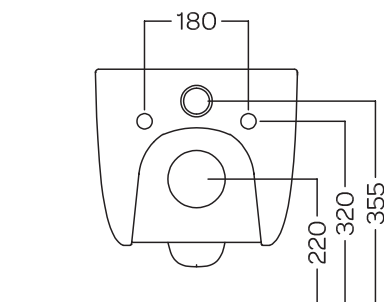

FUTURA VORTEX /

vcbc

DESCRIPTION

Futura Vortex, Wall-hung Toilet Suite with In-Wall Cistern

PRODUCT CODE

FUTWHU-BR, FUTWHU-CPR, FUTWHU-MPR, FUTWHU-CWR /
FUTWHU-BS, FUTWHU-CPS, FUTWHU-MPS, FUTWHU-CWS

Dimensions W 355 x H 365 x D 530 (mm)

Finishes White vitreous china

1. Features
2. Wall-hung with in-wall cistern
   - Adjustable flush valve & height frame
   - Rimless design offers maximum hygiene
   - Easy to clean
   - Vitreous China with Nano Glaze rim and trap
   - Removable soft close with s/s hinges
   - Pair with round or rectangle flush plates
   - P-trap pan

1. Flush Plate Options
2. Choice of round or rectangle buttons:
3. White gloss plate & chrome gloss trim
   - Chrom gloss plate & chrome gloss trim
   - Chrome matte plate & chrome gloss trim
   - Black plate & chrome gloss trim

TECHNICAL DRAWINGS

Top Down

AWARD WINNING

GERMAN
DESIGN
AWARD
WINNER
2024

ADI
DESIGN
INDEX
Selezione Compasso d'Orc

archiproducts
AWARDS
WINNER

NOTES

*Additional Cost. Accessories not included. Drawing indicates the technical measurement only and is not a reflection of how the product will look. Sizes are nominal only. All drawings in millimeters. Drawings not to scale. Date.