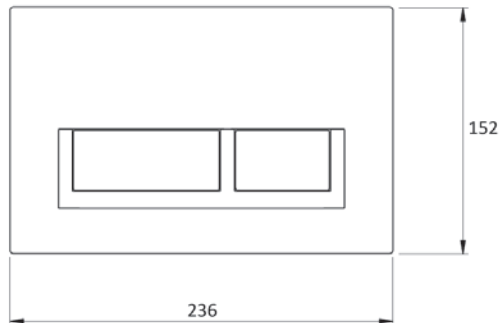

NOTES

*Additional cost. Drawing indicates the technical measurement only and is not a reflection of how the product will look. Sizes nominal only. Drawings in millimeters, not to scale. August 2023.