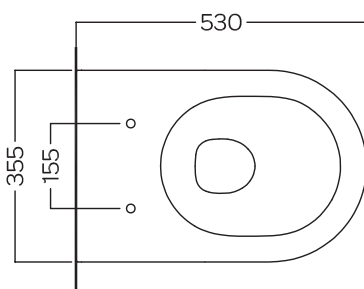

TECHNICAL DRAWINGS

Front