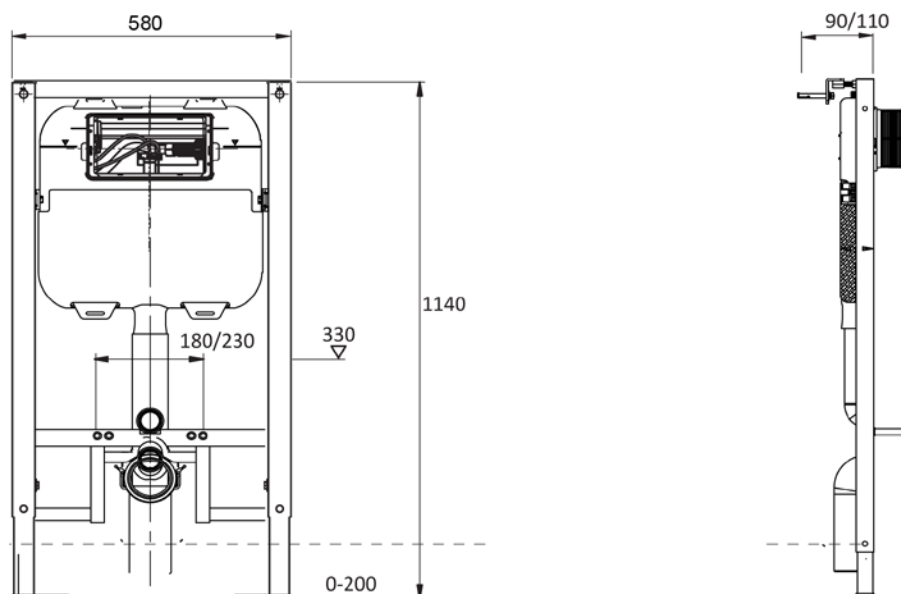

## FEATURES

- Dimensions - W236 x H152 x D8 mm
- Round flush plates for in-wall cisterns
- All finishes have Chrome Gloss Button Trim

## DESCRIPTION

In-Wall Cistern with Steel Frame

## FEATURES

- Dimensions - W580 x H1140 x D110 mm
- Steel frame for use with wall-hung toilets.
- To fit into 90mm walls. The fully framed cistern has adjustable height and comes complete with 100mm water outlet.
- Adjustable dual flush valve and height frame.
- Pair with our round or rectangle flush plates, available in White, Chrome High Gloss, Chrome Matt, or Black (sold separately).
- 4 Star WELS rating.

## TECHNICAL DRAWINGS