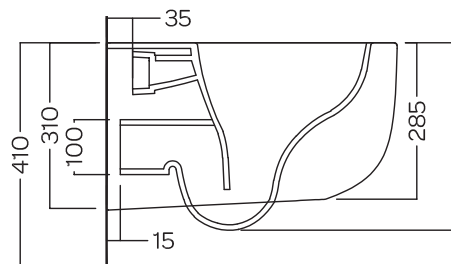

FUTURA VORTEX /

vcbc

DESCRIPTION

Futura Vortex, Wall-hung Toilet Suite with In-Wall Cistern

PRODUCT CODE

FUTWHU-BR, FUTWHU-CPR, FUTWHU-MPR, FUTWHU-CWR /
FUTWHU-BS, FUTWHU-CPS, FUTWHU-MPS, FUTWHU-CWS

Dimensions W 355 x H 365 x D 530 (mm)

Finishes White vitreous china

1. Features
2. Wall-hung with in-wall cistern
   - Adjustable flush valve & height frame
   - Rimless design offers maximum hygiene
   - Easy to clean
   - Vitreous China with Nano Glaze rim and trap
   - Removable soft close with s/s hinges
   - Pair with round or rectangle flush plates
   - P-trap pan

1. Flush Plate Options
2. Choice of round or rectangle buttons:
3. White gloss plate & chrome gloss trim
   - Chrom gloss plate & chrome gloss trim
   - Chrome matte plate & chrome gloss trim
   - Black plate & chrome gloss trim

TECHNICAL DRAWINGS

Side

AWARD WINNING

GERMAN
DESIGN
AWARD
WINNER
2024

ADI
DESIGN
INDEX
Selezione Compasso d'Orc

archiproducts
AWARDS
WINNER

NOTES

*Additional Cost. Accessories not included. Drawing indicates the technical measurement only and is not a reflection of how the product will look. Sizes are nominal only. All drawings in millimeters. Drawings not to scale. Date.