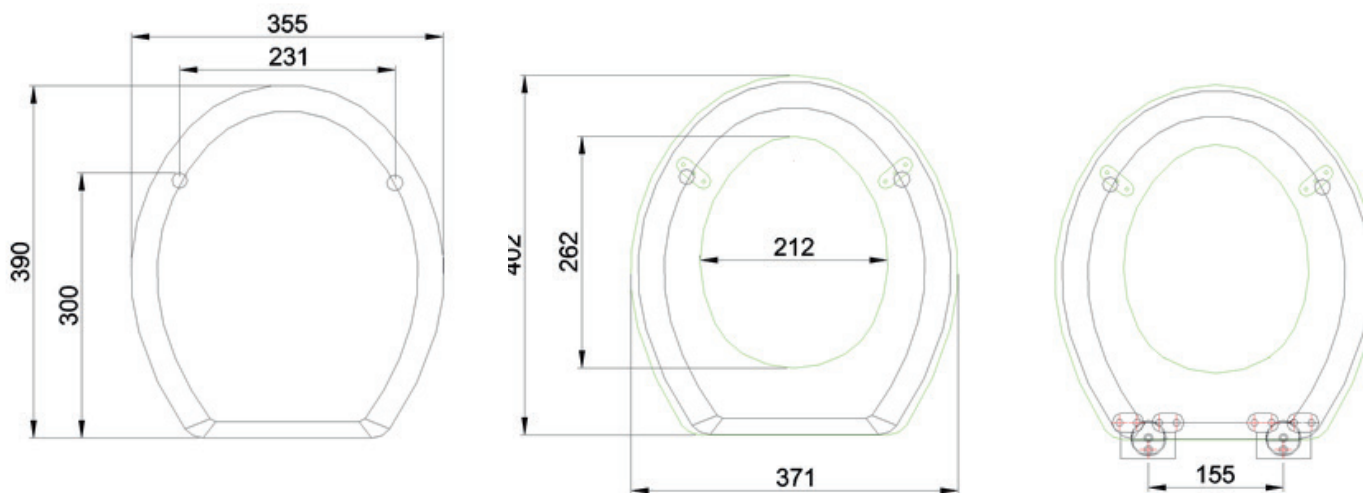

## DESCRIPTION

Gloss white soft close seat

PRODUCT CODE

S18

## NOTES

See our website for product prices. Drawing indicates the technical measurement only and is not a reflection of how the product will look. Sizes are nominal only. All drawings in millimeters. Drawings not to scale. October 2021.