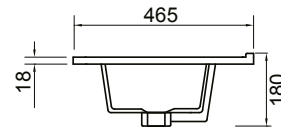

DESCRIPTION

Zara 1200 Wall-Hung Vanity - 2 Extra Deep Drawers, White / Melamine

PRODUCT CODE

Z120D2WHX / Z120D2WHXM

TECHNICAL DRAWINGS

Top

Back

Front

Side Section

Top Section of Drawer

NOTES

Drawing indicates the technical measurement only and is not a reflection of how the unit will look. Sizes are nominal only. All drawings in millimeters. Drawings not to scale. Feb 2020.