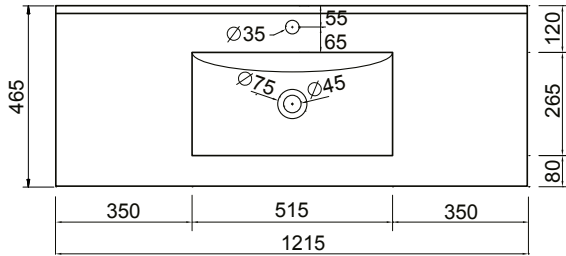

DESCRIPTION

Zara 1200 Wall-Hung Vanity - 2 Extra Deep Drawers, White / Melamine

PRODUCT CODE

Z120D2WHX / Z120D2WHXM

FEATURES

- Dimensions - W 1215 x H 668x D 465mm
- Available in White paint (Gloss) or Melamine
- The paint used on our products is polyurethane or UV based. It is five times harder and more durable than lacquer finishes.
- Timber Effect Melamine: Our wood grain melamine is a low-pressure laminate.
- China basin.
- Soft-close drawers.
- Made to order in NZ.
- Unit includes a top, cabinet and a Box Handle (H1).
- Other handle options include Mini Semi Handle (H4) and Semi Handle (H2).

DESCRIPTION

Zara 1200 Wall-Hung Vanity - 2 Extra Deep Drawers, White / Melamine

PRODUCT CODE

Z120D2WHX / Z120D2WHXM

TECHNICAL DRAWINGS

Top

Back

Front

Side Section

Top Section of Drawer

NOTES

Drawing indicates the technical measurement only and is not a reflection of how the unit will look. Sizes are nominal only. All drawings in millimeters. Drawings not to scale. Feb 2020.