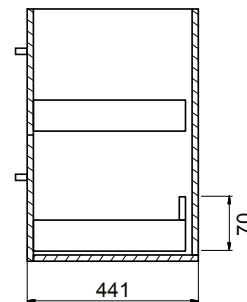

DESCRIPTION

Zara 1200 Wall-Hung Vanity - 2 Extra Deep Drawers, White / Melamine

PRODUCT CODE

Z120D2WHX / Z120D2WHXM

TECHNICAL DRAWINGS

Top

Back

Front

Side Section

Top Section of Drawer

NOTES

Drawing indicates the technical measurement only and is not a reflection of how the unit will look. Sizes are nominal only. All drawings in millimeters. Drawings not to scale. Feb 2020.