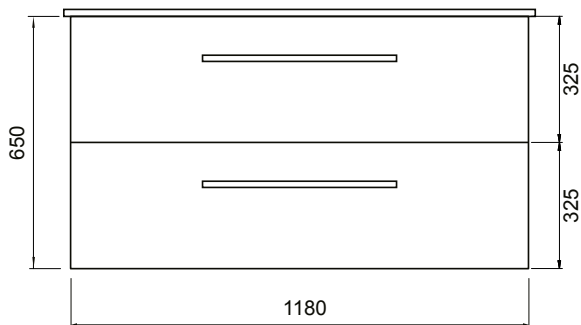

DESCRIPTION

Zara 1200 Wall-Hung Vanity - 2 Extra Deep Drawers, White / Melamine

PRODUCT CODE

Z120D2WHX / Z120D2WHXM

FEATURES

- Dimensions - W 1215 x H 668x D 465mm
- Available in White paint (Gloss) or Melamine
- The paint used on our products is polyurethane or UV based. It is five times harder and more durable than lacquer finishes.
- Timber Effect Melamine: Our wood grain melamine is a low-pressure laminate.
- China basin.
- Soft-close drawers.
- Made to order in NZ.
- Unit includes a top, cabinet and a Box Handle (H1).
- Other handle options include Mini Semi Handle (H4) and Semi Handle (H2).

DESCRIPTION

Zara 1200 Wall-Hung Vanity - 2 Extra Deep Drawers, White / Melamine

PRODUCT CODE

Z120D2WHX / Z120D2WHXM

TECHNICAL DRAWINGS

Top

Back

Front

Side Section

Top Section of Drawer

NOTES

Drawing indicates the technical measurement only and is not a reflection of how the unit will look. Sizes are nominal only. All drawings in millimeters. Drawings not to scale. Feb 2020.