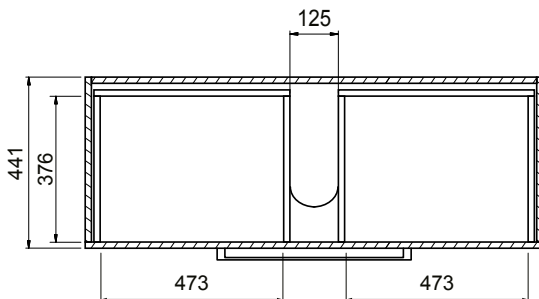

DESCRIPTION

Zara 1200 Wall-Hung Vanity - 2 Extra Deep Drawers, White / Melamine

PRODUCT CODE

Z120D2WHX / Z120D2WHXM

FEATURES

- Dimensions - W 1215 x H 668x D 465mm
- Available in White paint (Gloss) or Melamine
- The paint used on our products is polyurethane or UV based. It is five times harder and more durable than lacquer finishes.
- Timber Effect Melamine: Our wood grain melamine is a low-pressure laminate.
- China basin.
- Soft-close drawers.
- Made to order in NZ.
- Unit includes a top, cabinet and a Box Handle (H1).
- Other handle options include Mini Semi Handle (H4) and Semi Handle (H2).

DESCRIPTION

Zara 1200 Wall-Hung Vanity - 2 Extra Deep Drawers, White / Melamine

PRODUCT CODE

Z120D2WHX / Z120D2WHXM

TECHNICAL DRAWINGS

Top

Back

Front

Side Section

Top Section of Drawer

NOTES

Drawing indicates the technical measurement only and is not a reflection of how the unit will look. Sizes are nominal only. All drawings in millimeters. Drawings not to scale. Feb 2020.