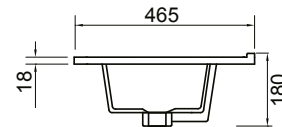

DESCRIPTION

Zara 1200 Wall-Hung Vanity - 2 Extra Deep Drawers, White / Melamine

PRODUCT CODE

Z120D2WHX / Z120D2WHXM

FEATURES

- Dimensions - W 1215 x H 668x D 465mm
- Available in White paint (Gloss) or Melamine
- The paint used on our products is polyurethane or UV based. It is five times harder and more durable than lacquer finishes.
- Timber Effect Melamine: Our wood grain melamine is a low-pressure laminate.
- China basin.
- Soft-close drawers.
- Made to order in NZ.
- Vanity includes a top, cabinet and a Box Handle (H1).
- Other handle options include Mini Semi Handle (H4) and Semi Handle (H2).

TECHNICAL DRAWINGS

See following page.

NOTES

• Must use bottle traps to ensure drawers open, we recommend 40551-32 bottle trap. • Please use a contoured waste with all basins, we recommend PUW68R waste (slotted for basins with overflow). • Drawing indicates the technical measurement only and is not a reflection of how the product will look. Sizes nominal only. Drawings in millimetres. Not to scale. February 2020.

DESCRIPTION

Zara 1200 Wall-Hung Vanity - 2 Extra Deep Drawers, White / Melamine

PRODUCT CODE

Z120D2WHX / Z120D2WHXM

TECHNICAL DRAWINGS

Top

Back

Front

Side Section

Top Section of Drawer

NOTES

Drawing indicates the technical measurement only and is not a reflection of how the unit will look. Sizes are nominal only. All drawings in millimeters. Drawings not to scale. Feb 2020.