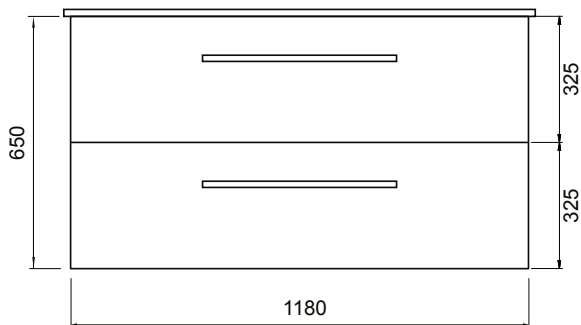

DESCRIPTION

Zara 1200 Wall-Hung Vanity - 2 Extra Deep Drawers, White / Melamine

PRODUCT CODE

Z120D2WHX / Z120D2WHXM

FEATURES

- Dimensions - W 1215 x H 668x D 465mm
- Available in White paint (Gloss) or Melamine
- The paint used on our products is polyurethane or UV based. It is five times harder and more durable than lacquer finishes.
- Timber Effect Melamine: Our wood grain melamine is a low-pressure laminate.
- China basin.
- Soft-close drawers.
- Made to order in NZ.
- Vanity includes a top, cabinet and a Box Handle (H1).
- Other handle options include Mini Semi Handle (H4) and Semi Handle (H2).

DESCRIPTION

Zara 1200 Wall-Hung Vanity - 2 Extra Deep Drawers, White / Melamine

PRODUCT CODE

Z120D2WHX / Z120D2WHXM

TECHNICAL DRAWINGS

Top

Back

Front

Side Section

Top Section of Drawer

NOTES

Drawing indicates the technical measurement only and is not a reflection of how the unit will look. Sizes are nominal only. All drawings in millimeters. Drawings not to scale. Feb 2020.