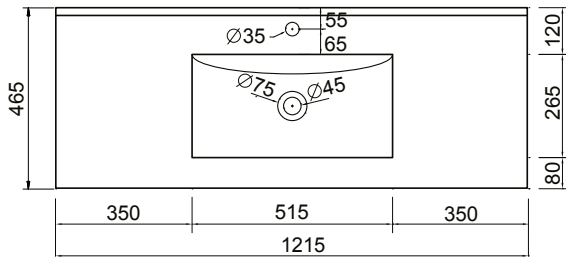

DESCRIPTION

Zara 1200 Wall-Hung Vanity - 2 Extra Deep Drawers, White / Melamine

PRODUCT CODE

Z120D2WHX / Z120D2WHXM

FEATURES

- Dimensions - W 1215 x H 668x D 465mm
- Available in White paint (Gloss) or Melamine
- The paint used on our products is polyurethane or UV based. It is five times harder and more durable than lacquer finishes.
- Timber Effect Melamine: Our wood grain melamine is a low-pressure laminate.
- China basin.
- Soft-close drawers.
- Made to order in NZ.
- Vanity includes a top, cabinet and a Box Handle (H1).
- Other handle options include Mini Semi Handle (H4) and Semi Handle (H2).

DESCRIPTION

Zara 1200 Wall-Hung Vanity - 2 Extra Deep Drawers, White / Melamine

PRODUCT CODE

Z120D2WHX / Z120D2WHXM

TECHNICAL DRAWINGS

Top

Back

Front

Side Section

Top Section of Drawer

NOTES

Drawing indicates the technical measurement only and is not a reflection of how the unit will look. Sizes are nominal only. All drawings in millimeters. Drawings not to scale. Feb 2020.