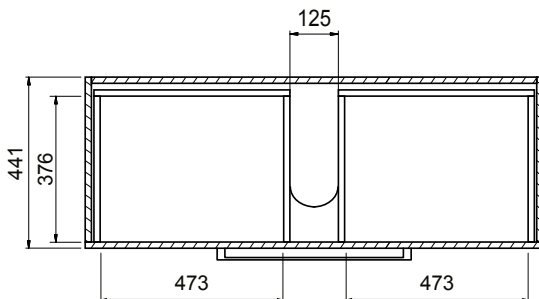

DESCRIPTION

Zara 1200 Wall-Hung Vanity - 2 Extra Deep Drawers, White / Melamine

PRODUCT CODE

Z120D2WHX / Z120D2WHXM

FEATURES

- Dimensions - W 1215 x H 668x D 465mm
- Available in White paint (Gloss) or Melamine
- The paint used on our products is polyurethane or UV based. It is five times harder and more durable than lacquer finishes.
- Timber Effect Melamine: Our wood grain melamine is a low-pressure laminate.
- China basin.
- Soft-close drawers.
- Made to order in NZ.
- Vanity includes a top, cabinet and a Box Handle (H1).
- Other handle options include Mini Semi Handle (H4) and Semi Handle (H2).

DESCRIPTION

Zara 1200 Wall-Hung Vanity - 2 Extra Deep Drawers, White / Melamine

PRODUCT CODE

Z120D2WHX / Z120D2WHXM

TECHNICAL DRAWINGS

Top

Back

Front

Side Section

Top Section of Drawer

NOTES

Drawing indicates the technical measurement only and is not a reflection of how the unit will look. Sizes are nominal only. All drawings in millimeters. Drawings not to scale. Feb 2020.