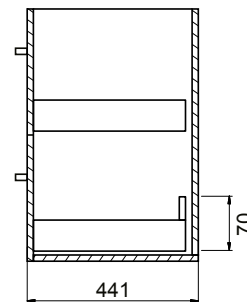

TECHNICAL DRAWINGS

See following page.

NOTES

• Must use bottle traps to ensure drawers open, we recommend 40551-32 bottle trap. • Please use a contoured waste with all basins, we recommend PUW68R waste (slotted for basins with overflow). • Drawing indicates the technical measurement only and is not a reflection of how the product will look. Sizes nominal only. Drawings in millimetres. Not to scale. February 2020.

DESCRIPTION

Zara 1200 Wall-Hung Vanity - 2 Extra Deep Drawers, White / Melamine

PRODUCT CODE

Z120D2WHX / Z120D2WHXM

TECHNICAL DRAWINGS

Top

Back

Front

Side Section

Top Section of Drawer

NOTES

Drawing indicates the technical measurement only and is not a reflection of how the unit will look. Sizes are nominal only. All drawings in millimeters. Drawings not to scale. Feb 2020.