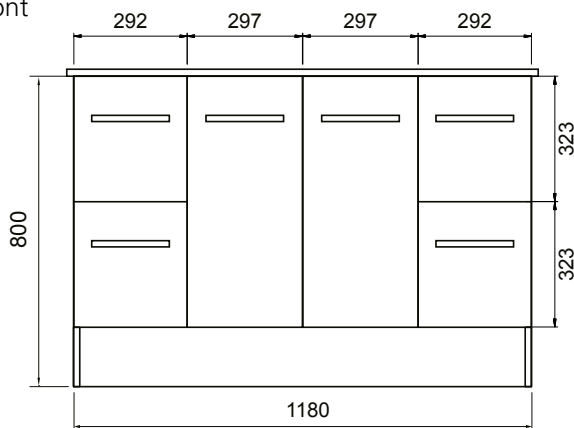

## FEATURES

- Dimensions - W 1215mm x H 818mm x D 465mm
- Available in White or Melamine\* finishes.
- White Paint - The paint used on our products is polyurethane or UV based. It is five times harder and more durable than lacquer finishes.
- Melamine - Stunning timber effect finishes. Our wood grain melamine is a low-pressure laminate, made to be elegant, durable and low-maintenance.
- Unit includes a top, cabinet and a Box Handle (H1).
- Other handle options also available in Mini Semi Handle (H4) and Semi Handle (H2).

## TECHNICAL DRAWINGS

Top

Back

Front

Side Section

Top Section of Drawer

## NOTES

Drawing indicates the technical measurement only and is not a reflection of how the unit will look. Sizes are nominal only. All drawings in millimeters. Drawings not to scale.