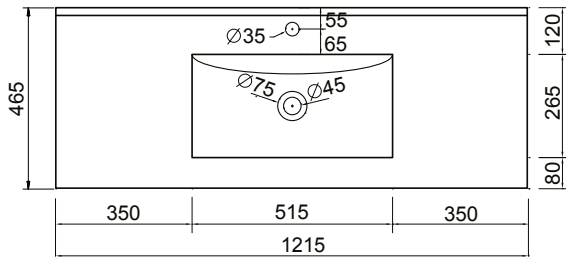

DESCRIPTION

Zara 1200 Floor Standing Vanity - 2 Doors 4 Drawers, White / Melamine

PRODUCT CODE

Z120 / Z120M

TECHNICAL DRAWINGS

Top