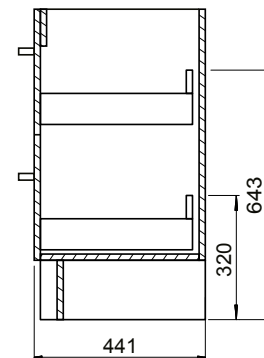

## FEATURES

- Dimensions - W 1215mm x H 818mm x D 465mm
- Available in White or Melamine\* finishes.
- White Paint - The paint used on our products is polyurethane or UV based. It is five times harder and more durable than lacquer finishes.
- Melamine - Stunning timber effect finishes. Our wood grain melamine is a low-pressure laminate, made to be elegant, durable and low-maintenance.
- Unit includes a top, cabinet and a Box Handle (H1).
- Other handle options also available in Mini Semi Handle (H4) and Semi Handle (H2).

## TECHNICAL DRAWINGS

Top

Back

Front

Side Section

Top Section of Drawer

## NOTES

Drawing indicates the technical measurement only and is not a reflection of how the unit will look. Sizes are nominal only. All drawings in millimeters. Drawings not to scale.