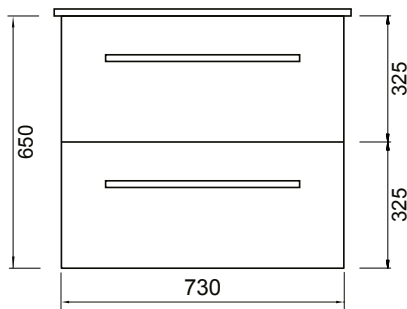

DESCRIPTION

Zara 750 Wall-Hung Vanity - 2 Extra Deep Drawers, White / Melamine

PRODUCT CODE

Z75D2WHX / Z75D2WHXM

FEATURES

- Dimensions - W 765 x H 668 x D 465mm
- Available in White paint (Gloss) or Melamine
- The paint used on our products is polyurethane or UV based. It is five times harder and more durable than lacquer finishes.
- Timber Effect Melamine: Our wood grain melamine is a low-pressure laminate.
- China basin.
- Soft-close drawers.
- Made to order in NZ.
- Unit includes a top, cabinet and a Box Handle (H1).
- Other handle options include Mini Semi Handle (H4) and Semi Handle (H2).

DESCRIPTION

Zara 750 Wall-Hung Vanity - 2 Extra Deep Drawers, White / Melamine

PRODUCT CODE

Z75D2WHX / Z75D2WHXM

TECHNICAL DRAWINGS

Top

Back

Front

Side Section

Top Section of Drawer

NOTES

Drawing indicates the technical measurement only and is not a reflection of how the unit will look. Sizes are nominal only. All drawings in millimeters. Drawings not to scale. Feb 2020.