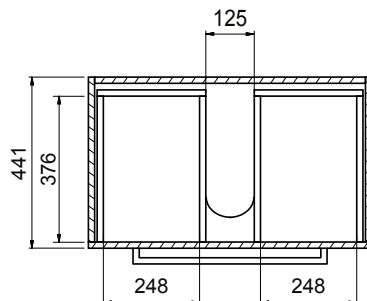

DESCRIPTION

Zara 750 Wall-Hung Vanity - 2 Extra Deep Drawers, White / Melamine

PRODUCT CODE

Z75D2WHX / Z75D2WHXM

FEATURES

- Dimensions - W 765 x H 668 x D 465mm
- Available in White paint (Gloss) or Melamine
- The paint used on our products is polyurethane or UV based. It is five times harder and more durable than lacquer finishes.
- Timber Effect Melamine: Our wood grain melamine is a low-pressure laminate.
- China basin.
- Soft-close drawers.
- Made to order in NZ.
- Unit includes a top, cabinet and a Box Handle (H1).
- Other handle options include Mini Semi Handle (H4) and Semi Handle (H2).

DESCRIPTION

Zara 750 Wall-Hung Vanity - 2 Extra Deep Drawers, White / Melamine

PRODUCT CODE

Z75D2WHX / Z75D2WHXM

TECHNICAL DRAWINGS

Top

Back

Front

Side Section

Top Section of Drawer

NOTES

Drawing indicates the technical measurement only and is not a reflection of how the unit will look. Sizes are nominal only. All drawings in millimeters. Drawings not to scale. Feb 2020.