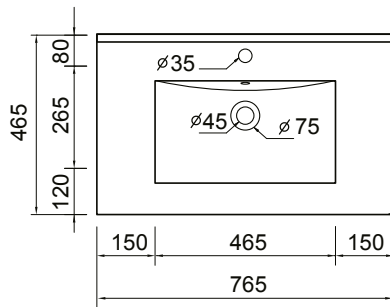

DESCRIPTION

Zara 750 Wall-Hung Vanity - 2 Extra Deep Drawers, White / Melamine

PRODUCT CODE

Z75D2WHX / Z75D2WHXM

FEATURES

- Dimensions - W 765 x H 668 x D 465mm
- Available in White paint (Gloss) or Melamine
- The paint used on our products is polyurethane or UV based. It is five times harder and more durable than lacquer finishes.
- Timber Effect Melamine: Our wood grain melamine is a low-pressure laminate.
- China basin.
- Soft-close drawers.
- Made to order in NZ.
- Unit includes a top, cabinet and a Box Handle (H1).
- Other handle options include Mini Semi Handle (H4) and Semi Handle (H2).

TECHNICAL DRAWINGS

See following page.

NOTES

• Must use bottle traps to ensure drawers open, we recommend 40551-32 bottle trap. • Please use a contoured waste with all basins, we recommend PUW68R waste (slotted for basins with overflow). • Drawing indicates the technical measurement only and is not a reflection of how the product will look. Sizes nominal only. Drawings in millimetres. Not to scale. February 2020.

DESCRIPTION

Zara 750 Wall-Hung Vanity - 2 Extra Deep Drawers, White / Melamine

PRODUCT CODE

Z75D2WHX / Z75D2WHXM

TECHNICAL DRAWINGS

Top

Back

Front

Side Section

Top Section of Drawer

NOTES

Drawing indicates the technical measurement only and is not a reflection of how the unit will look. Sizes are nominal only. All drawings in millimeters. Drawings not to scale. Feb 2020.