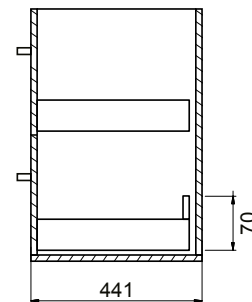

DESCRIPTION

Zara 750 Wall-Hung Vanity - 2 Extra Deep Drawers, White / Melamine

PRODUCT CODE

Z75D2WHX / Z75D2WHXM

FEATURES

- Dimensions - W 765 x H 668 x D 465mm
- Available in White paint (Gloss) or Melamine
- The paint used on our products is polyurethane or UV based. It is five times harder and more durable than lacquer finishes.
- Timber Effect Melamine: Our wood grain melamine is a low-pressure laminate.
- China basin.
- Soft-close drawers.
- Made to order in NZ.
- Unit includes a top, cabinet and a Box Handle (H1).
- Other handle options include Mini Semi Handle (H4) and Semi Handle (H2).

TECHNICAL DRAWINGS

See following page.

NOTES

• Must use bottle traps to ensure drawers open, we recommend 40551-32 bottle trap. • Please use a contoured waste with all basins, we recommend PUW68R waste (slotted for basins with overflow). • Drawing indicates the technical measurement only and is not a reflection of how the product will look. Sizes nominal only. Drawings in millimetres. Not to scale. February 2020.

DESCRIPTION

Zara 750 Wall-Hung Vanity - 2 Extra Deep Drawers, White / Melamine

PRODUCT CODE

Z75D2WHX / Z75D2WHXM

TECHNICAL DRAWINGS

Top

Back

Front

Side Section

Top Section of Drawer

NOTES

Drawing indicates the technical measurement only and is not a reflection of how the unit will look. Sizes are nominal only. All drawings in millimeters. Drawings not to scale. Feb 2020.