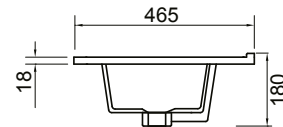

DESCRIPTION

Zara 750 Wall-Hung Vanity - 2 Extra Deep Drawers, White / Melamine

PRODUCT CODE

Z75D2WHX / Z75D2WHXM

FEATURES

- Dimensions - W 765 x H 668 x D 465mm
- Available in White paint (Gloss) or Melamine
- The paint used on our products is polyurethane or UV based. It is five times harder and more durable than lacquer finishes.
- Timber Effect Melamine: Our wood grain melamine is a low-pressure laminate.
- China basin.
- Soft-close drawers.
- Made to order in NZ.
- Unit includes a top, cabinet and a Box Handle (H1).
- Other handle options include Mini Semi Handle (H4) and Semi Handle (H2).

TECHNICAL DRAWINGS

See following page.

NOTES

• Must use bottle traps to ensure drawers open, we recommend 40551-32 bottle trap. • Please use a contoured waste with all basins, we recommend PUW68R waste (slotted for basins with overflow). • Drawing indicates the technical measurement only and is not a reflection of how the product will look. Sizes nominal only. Drawings in millimetres. Not to scale. February 2020.

DESCRIPTION

Zara 750 Wall-Hung Vanity - 2 Extra Deep Drawers, White / Melamine

PRODUCT CODE

Z75D2WHX / Z75D2WHXM

TECHNICAL DRAWINGS

Top

Back

Front

Side Section

Top Section of Drawer

NOTES

Drawing indicates the technical measurement only and is not a reflection of how the unit will look. Sizes are nominal only. All drawings in millimeters. Drawings not to scale. Feb 2020.