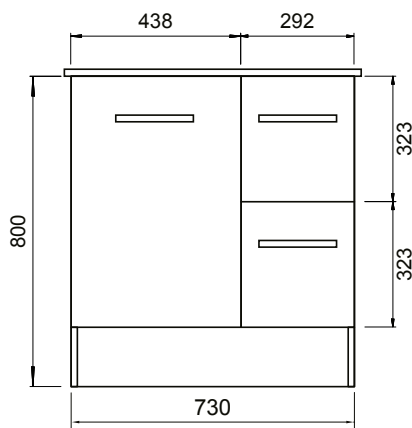

## FEATURES

- Dimensions - W 765 x H 818 x D 465mm
- Available in White or Melamine finishes.
- White Paint - The paint used on our products is polyurethane or UV based. It is five times harder and more durable than lacquer finishes.
- Melamine - Stunning timber effect finishes. Our wood grain melamine is a low-pressure laminate, made to be elegant, durable and low-maintenance.
- Unit includes a top, cabinet and a Box Handle (H1).
- Other handle options also available – Mini Semi Handle (H4) and Semi Handle (H2).

## TECHNICAL DRAWINGS

Top

Back

Front

Side Section

Top Section of Drawer

## NOTES

Drawing indicates the technical measurement only and is not a reflection of how the unit will look. Sizes are nominal only. All drawings in millimeters. Drawings not to scale.