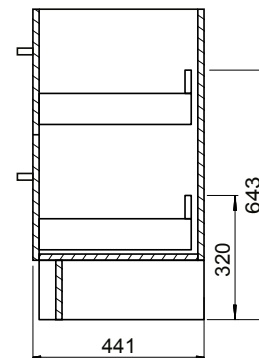

## FEATURES

- Dimensions - W 765 x H 818 x D 465mm
- Available in White or Melamine finishes.
- White Paint - The paint used on our products is polyurethane or UV based. It is five times harder and more durable than lacquer finishes.
- Melamine - Stunning timber effect finishes. Our wood grain melamine is a low-pressure laminate, made to be elegant, durable and low-maintenance.
- Unit includes a top, cabinet and a Box Handle (H1).
- Other handle options also available – Mini Semi Handle (H4) and Semi Handle (H2).

## TECHNICAL DRAWINGS

Top

Back

Front

Side Section

Top Section of Drawer

## NOTES

Drawing indicates the technical measurement only and is not a reflection of how the unit will look. Sizes are nominal only. All drawings in millimeters. Drawings not to scale.