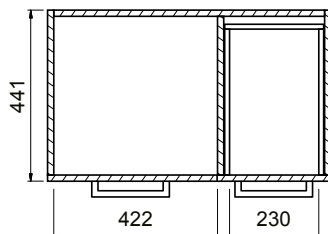

## FEATURES

- Dimensions - W 765 x H 818 x D 465mm
- Available in White or Melamine finishes.
- White Paint - The paint used on our products is polyurethane or UV based. It is five times harder and more durable than lacquer finishes.
- Melamine - Stunning timber effect finishes. Our wood grain melamine is a low-pressure laminate, made to be elegant, durable and low-maintenance.
- Unit includes a top, cabinet and a Box Handle (H1).
- Other handle options also available – Mini Semi Handle (H4) and Semi Handle (H2).

## TECHNICAL DRAWINGS

Top

Back

Front

Side Section

Top Section of Drawer

## NOTES

Drawing indicates the technical measurement only and is not a reflection of how the unit will look. Sizes are nominal only. All drawings in millimeters. Drawings not to scale.