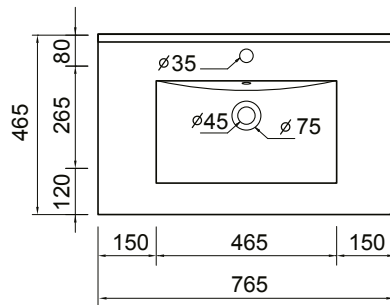

## FEATURES

- Dimensions - W 765 x H 818 x D 465mm
- Available in White or Melamine finishes.
- White Paint - The paint used on our products is polyurethane or UV based. It is five times harder and more durable than lacquer finishes.
- Melamine - Stunning timber effect finishes. Our wood grain melamine is a low-pressure laminate, made to be elegant, durable and low-maintenance.
- Unit includes a top, cabinet and a Box Handle (H1).
- Other handle options also available – Mini Semi Handle (H4) and Semi Handle (H2).

## TECHNICAL DRAWINGS

Top

Back

Front

Side Section

Top Section of Drawer

## NOTES

Drawing indicates the technical measurement only and is not a reflection of how the unit will look. Sizes are nominal only. All drawings in millimeters. Drawings not to scale.