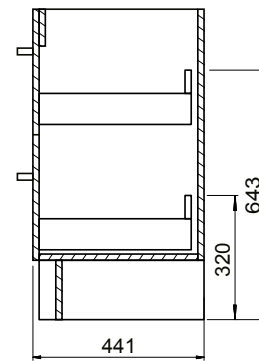

DESCRIPTION

Zara 900 Floor Standing Vanity - 2 Doors 2 Drawers, White / Melamine

PRODUCT CODE

Z90 / Z90M

FEATURES

- Dimensions - W 915 x H 818 x D 465mm
- Available in White or Melamine finishes.
- White Paint - The paint used on our products is polyurethane or UV based. It is five times harder and more durable than lacquer finishes.
- Melamine - Stunning timber effect finishes. Our wood grain melamine is a low-pressure laminate, made to be elegant, durable and low-maintenance.
- Unit includes a top, cabinet and a Box Handle (H1).
- Other handle options also available in Mini Semi Handle (H4) and Semi Handle (H2).

Top

Back

Front

Side Section

Top Section of Drawer

NOTES

Drawing indicates the technical measurement only and is not a reflection of how the unit will look. Sizes are nominal only. All drawings in millimeters. Drawings not to scale.