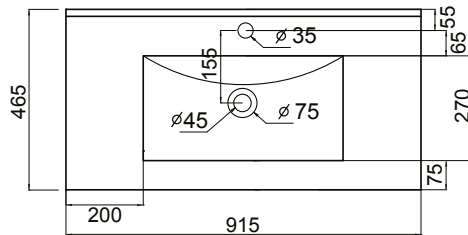

DESCRIPTION

Zara 900 Floor Standing Vanity - 2 Doors 2 Drawers, White / Melamine

PRODUCT CODE

Z90 / Z90M

FEATURES

- Dimensions - W 915 x H 818 x D 465mm
- Available in White or Melamine finishes.
- White Paint - The paint used on our products is polyurethane or UV based. It is five times harder and more durable than lacquer finishes.
- Melamine - Stunning timber effect finishes. Our wood grain melamine is a low-pressure laminate, made to be elegant, durable and low-maintenance.
- Unit includes a top, cabinet and a Box Handle (H1).
- Other handle options also available in Mini Semi Handle (H4) and Semi Handle (H2).

NOTES

*Non-stock item.

Excludes tap ware & accessories. See reverse page for technical drawings.

DESCRIPTION

Zara 900 Floor Standing Vanity - 2 Doors 2 Drawers, White / Melamine

PRODUCT CODE

Z90 / Z90M

TECHNICAL DRAWINGS

Top

Back

Front

Side Section

Top Section of Drawer

NOTES

Drawing indicates the technical measurement only and is not a reflection of how the unit will look. Sizes are nominal only. All drawings in millimeters. Drawings not to scale.