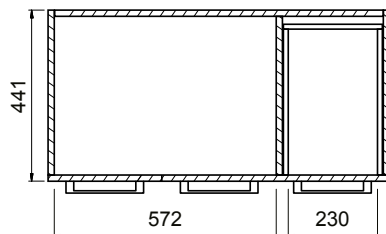

DESCRIPTION

Zara 900 Floor Standing Vanity - 2 Doors 2 Drawers, White / Melamine

PRODUCT CODE

Z90 / Z90M

FEATURES

- Dimensions - W 915 x H 818 x D 465mm
- Available in White or Melamine finishes.
- White Paint - The paint used on our products is polyurethane or UV based. It is five times harder and more durable than lacquer finishes.
- Melamine - Stunning timber effect finishes. Our wood grain melamine is a low-pressure laminate, made to be elegant, durable and low-maintenance.
- Unit includes a top, cabinet and a Box Handle (H1).
- Other handle options also available in Mini Semi Handle (H4) and Semi Handle (H2).

Top

Back

Front

Side Section

Top Section of Drawer

NOTES

Drawing indicates the technical measurement only and is not a reflection of how the unit will look. Sizes are nominal only. All drawings in millimeters. Drawings not to scale.