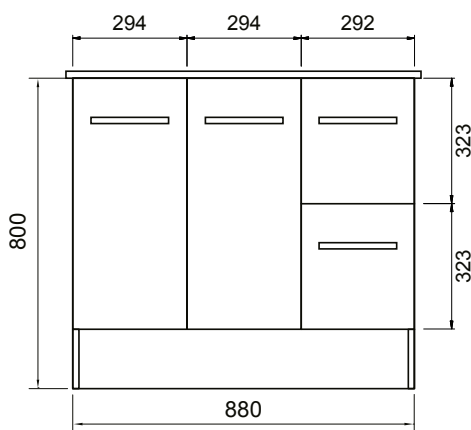

DESCRIPTION

Zara 900 Floor Standing Vanity - 2 Doors 2 Drawers, White / Melamine

PRODUCT CODE

Z90 / Z90M

FEATURES

- Dimensions - W 915 x H 818 x D 465mm
- Available in White or Melamine finishes.
- White Paint - The paint used on our products is polyurethane or UV based. It is five times harder and more durable than lacquer finishes.
- Melamine - Stunning timber effect finishes. Our wood grain melamine is a low-pressure laminate, made to be elegant, durable and low-maintenance.
- Unit includes a top, cabinet and a Box Handle (H1).
- Other handle options also available in Mini Semi Handle (H4) and Semi Handle (H2).

NOTES

*Non-stock item.

Excludes tap ware & accessories. See reverse page for technical drawings.

DESCRIPTION

Zara 900 Floor Standing Vanity - 2 Doors 2 Drawers, White / Melamine

PRODUCT CODE

Z90 / Z90M

TECHNICAL DRAWINGS

Top

Back

Front

Side Section

Top Section of Drawer

NOTES

Drawing indicates the technical measurement only and is not a reflection of how the unit will look. Sizes are nominal only. All drawings in millimeters. Drawings not to scale.