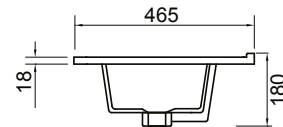

DESCRIPTION

Zara 900 Floor Standing Vanity - 2 Doors 2 Drawers, White / Melamine

PRODUCT CODE

Z90 / Z90M

FEATURES

- Dimensions - W 915 x H 818 x D 465mm
- Available in White or Melamine finishes.
- White Paint - The paint used on our products is polyurethane or UV based. It is five times harder and more durable than lacquer finishes.
- Melamine - Stunning timber effect finishes. Our wood grain melamine is a low-pressure laminate, made to be elegant, durable and low-maintenance.
- Unit includes a top, cabinet and a Box Handle (H1).
- Other handle options also available in Mini Semi Handle (H4) and Semi Handle (H2).

NOTES

*Non-stock item.

Excludes tap ware & accessories. See reverse page for technical drawings.

DESCRIPTION

Zara 900 Floor Standing Vanity - 2 Doors 2 Drawers, White / Melamine

PRODUCT CODE

Z90 / Z90M

TECHNICAL DRAWINGS

Top

Back

Front

Side Section

Top Section of Drawer

NOTES

Drawing indicates the technical measurement only and is not a reflection of how the unit will look. Sizes are nominal only. All drawings in millimeters. Drawings not to scale.