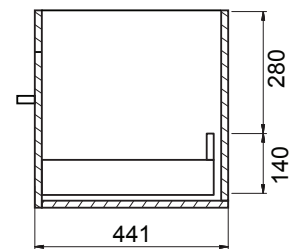

## PRODUCT CODE

Z100DWH / Z100DWHM

<b>Dimensions</b>	W 1015 x H 468 x D 465 (mm)
<b>Finishes</b>	White Gloss Paint or Melamine.
<b>Basin</b>	Vitreous China Top with Semi-Circle Basin
<b>Pull Handle</b>	Chrome, Black, Chrome Box or Chrome Mini.
<b>Profile Handle*</b>	Brushed Nickel, Brushed Anthracite, Satin Brass or Matte Black.
<b>Origin</b>	New Zealand made cabinetry.
<b>Features</b>	<ul style="list-style-type: none"> <li>• Slim top, semi-circle basin for smooth water flow.</li> <li>• 1 Drawers with soft-close &amp; choice of handle.</li> <li>• Timber effect melamine is a low-pressure laminate.</li> <li>• The paint is polyurethane or UV based.</li> </ul>

## TECHNICAL DRAWINGS

Top

Basin Side

Front

Side

Top Down

## NOTES

\*Additional Cost. Accessories not included. Drawing indicates the technical measurement only and is not a reflection of how the product will look. Sizes are nominal only. All drawings in millimeters. Drawings not to scale. September 2024.