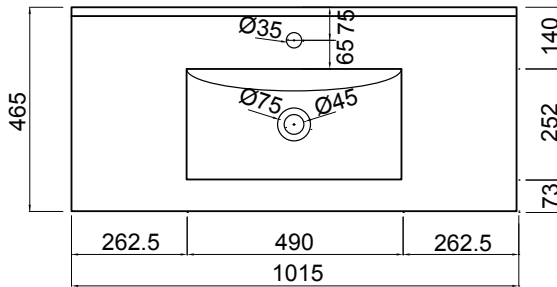

## PRODUCT CODE

Z100DWH / Z100DWHM

<b>Dimensions</b>	W 1015 x H 468 x D 465 (mm)
<b>Finishes</b>	White Gloss Paint or Melamine.
<b>Basin</b>	Vitreous China Top with Semi-Circle Basin
<b>Pull Handle</b>	Chrome, Black, Chrome Box or Chrome Mini.
<b>Profile Handle*</b>	Brushed Nickel, Brushed Anthracite, Satin Brass or Matte Black.
<b>Origin</b>	New Zealand made cabinetry.
<b>Features</b>	<ul style="list-style-type: none"> <li>• Slim top, semi-circle basin for smooth water flow.</li> <li>• 1 Drawers with soft-close &amp; choice of handle.</li> <li>• Timber effect melamine is a low-pressure laminate.</li> <li>• The paint is polyurethane or UV based.</li> </ul>

## TECHNICAL DRAWINGS

Top

Basin Side

Front

Side

Top Down

## NOTES

\*Additional Cost. Accessories not included. Drawing indicates the technical measurement only and is not a reflection of how the product will look. Sizes are nominal only. All drawings in millimeters. Drawings not to scale. September 2024.