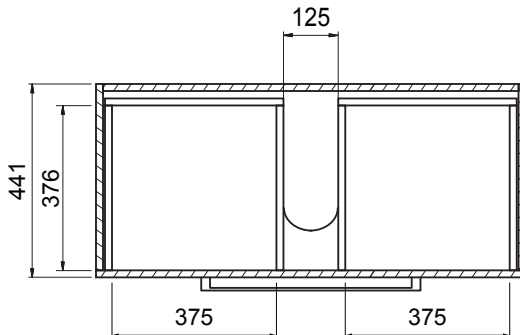

## PRODUCT CODE

Z100DWH / Z100DWHM

<b>Dimensions</b>	W 1015 x H 468 x D 465 (mm)
<b>Finishes</b>	White Gloss Paint or Melamine.
<b>Basin</b>	Vitreous China Top with Semi-Circle Basin
<b>Pull Handle</b>	Chrome, Black, Chrome Box or Chrome Mini.
<b>Profile Handle*</b>	Brushed Nickel, Brushed Anthracite, Satin Brass or Matte Black.
<b>Origin</b>	New Zealand made cabinetry.
<b>Features</b>	<ul style="list-style-type: none"> <li>• Slim top, semi-circle basin for smooth water flow.</li> <li>• 1 Drawers with soft-close &amp; choice of handle.</li> <li>• Timber effect melamine is a low-pressure laminate.</li> <li>• The paint is polyurethane or UV based.</li> </ul>

## TECHNICAL DRAWINGS

Top

Basin Side

Front

Side

Top Down

## NOTES

\*Additional Cost. Accessories not included. Drawing indicates the technical measurement only and is not a reflection of how the product will look. Sizes are nominal only. All drawings in millimeters. Drawings not to scale. September 2024.