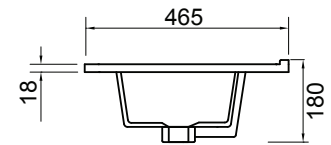

## PRODUCT CODE

Z100DWH / Z100DWHM

<b>Dimensions</b>	W 1015 x H 468 x D 465 (mm)
<b>Finishes</b>	White Gloss Paint or Melamine.
<b>Basin</b>	Vitreous China Top with Semi-Circle Basin
<b>Pull Handle</b>	Chrome, Black, Chrome Box or Chrome Mini.
<b>Profile Handle*</b>	Brushed Nickel, Brushed Anthracite, Satin Brass or Matte Black.
<b>Origin</b>	New Zealand made cabinetry.
<b>Features</b>	<ul style="list-style-type: none"> <li>• Slim top, semi-circle basin for smooth water flow.</li> <li>• 1 Drawers with soft-close &amp; choice of handle.</li> <li>• Timber effect melamine is a low-pressure laminate.</li> <li>• The paint is polyurethane or UV based.</li> </ul>

## TECHNICAL DRAWINGS

Top

Basin Side

Front

Side

Top Down

## NOTES

\*Additional Cost. Accessories not included. Drawing indicates the technical measurement only and is not a reflection of how the product will look. Sizes are nominal only. All drawings in millimeters. Drawings not to scale. September 2024.