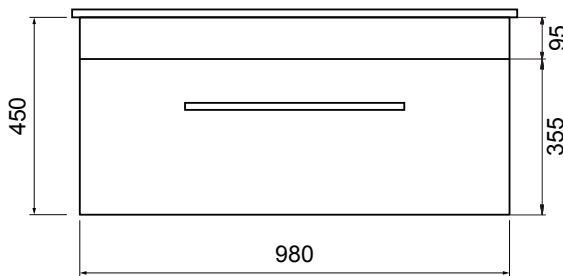

## PRODUCT CODE

Z100DWH / Z100DWHM

<b>Dimensions</b>	W 1015 x H 468 x D 465 (mm)
<b>Finishes</b>	White Gloss Paint or Melamine.
<b>Basin</b>	Vitreous China Top with Semi-Circle Basin
<b>Pull Handle</b>	Chrome, Black, Chrome Box or Chrome Mini.
<b>Profile Handle*</b>	Brushed Nickel, Brushed Anthracite, Satin Brass or Matte Black.
<b>Origin</b>	New Zealand made cabinetry.
<b>Features</b>	<ul style="list-style-type: none"> <li>• Slim top, semi-circle basin for smooth water flow.</li> <li>• 1 Drawers with soft-close &amp; choice of handle.</li> <li>• Timber effect melamine is a low-pressure laminate.</li> <li>• The paint is polyurethane or UV based.</li> </ul>

## TECHNICAL DRAWINGS

Top

Basin Side

Front

Side

Top Down

## NOTES

\*Additional Cost. Accessories not included. Drawing indicates the technical measurement only and is not a reflection of how the product will look. Sizes are nominal only. All drawings in millimeters. Drawings not to scale. September 2024.