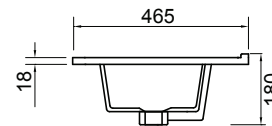

DESCRIPTION

Zara 1000, 2 Drawers Floorstanding Vanity

PRODUCT CODE

Z100D2FL / Z100D2FLM

Dimensions	W 1015 x H 818 x D 465 (mm)
Finishes	White Gloss Paint or Melamine.
Basin	Vitreous China Top with Semi-Circle Basin
Pull Handle	Chrome, Black, Chrome Box or Chrome Mini.
Profile Handle*	Brushed Nickel, Brushed Anthracite, Satin Brass or Matte Black.
Origin	New Zealand made cabinetry.
Features	<ul style="list-style-type: none"> • Slim top, semi-circle basin for smooth water flow. • 2 Drawers with soft-close & choice of handle. • Timber effect melamine is a low-pressure laminate. • The paint is polyurethane or UV based.

TECHNICAL DRAWINGS

Top

Basin Side

Front

Top Down

NOTES

*Additional Cost. Accessories not included. Drawing indicates the technical measurement only and is not a reflection of how the product will look. Sizes are nominal only. All drawings in millimeters. Drawings not to scale. September 2024.