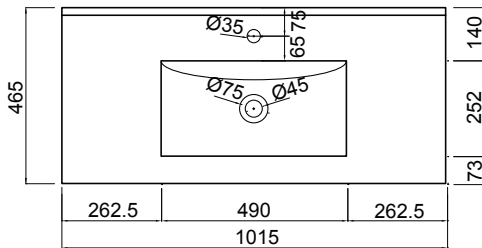

DESCRIPTION

Zara 1000, 2 Drawers Floorstanding Vanity

PRODUCT CODE

Z100D2FL / Z100D2FLM

Dimensions	W 1015 x H 818 x D 465 (mm)
Finishes	White Gloss Paint or Melamine.
Basin	Vitreous China Top with Semi-Circle Basin
Pull Handle	Chrome, Black, Chrome Box or Chrome Mini.
Profile Handle*	Brushed Nickel, Brushed Anthracite, Satin Brass or Matte Black.
Origin	New Zealand made cabinetry.
Features	<ul style="list-style-type: none"> • Slim top, semi-circle basin for smooth water flow. • 2 Drawers with soft-close & choice of handle. • Timber effect melamine is a low-pressure laminate. • The paint is polyurethane or UV based.

TECHNICAL DRAWINGS

Top

Basin Side

Front

Top Down

NOTES

*Additional Cost. Accessories not included. Drawing indicates the technical measurement only and is not a reflection of how the product will look. Sizes are nominal only. All drawings in millimeters. Drawings not to scale. September 2024.