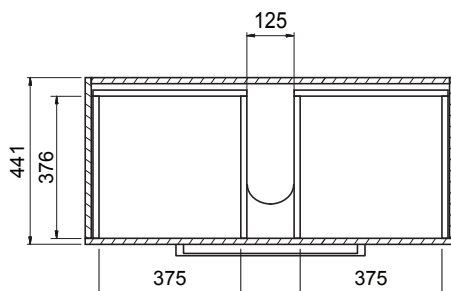

DESCRIPTION

Zara 1000, 2 Drawers Floorstanding Vanity

PRODUCT CODE

Z100D2FL / Z100D2FLM

Dimensions	W 1015 x H 818 x D 465 (mm)
Finishes	White Gloss Paint or Melamine.
Basin	Vitreous China Top with Semi-Circle Basin
Pull Handle	Chrome, Black, Chrome Box or Chrome Mini.
Profile Handle*	Brushed Nickel, Brushed Anthracite, Satin Brass or Matte Black.
Origin	New Zealand made cabinetry.
Features	<ul style="list-style-type: none"> • Slim top, semi-circle basin for smooth water flow. • 2 Drawers with soft-close & choice of handle. • Timber effect melamine is a low-pressure laminate. • The paint is polyurethane or UV based.

TECHNICAL DRAWINGS

Top

Basin Side

Front

Top Down

NOTES

*Additional Cost. Accessories not included. Drawing indicates the technical measurement only and is not a reflection of how the product will look. Sizes are nominal only. All drawings in millimeters. Drawings not to scale. September 2024.