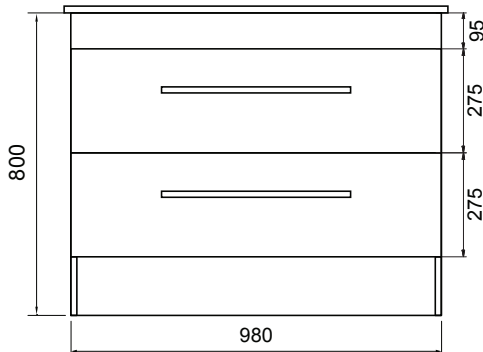

DESCRIPTION

Zara 1000, 2 Drawers Floorstanding Vanity

PRODUCT CODE

Z100D2FL / Z100D2FLM

Dimensions	W 1015 x H 818 x D 465 (mm)
Finishes	White Gloss Paint or Melamine.
Basin	Vitreous China Top with Semi-Circle Basin
Pull Handle	Chrome, Black, Chrome Box or Chrome Mini.
Profile Handle*	Brushed Nickel, Brushed Anthracite, Satin Brass or Matte Black.
Origin	New Zealand made cabinetry.
Features	<ul style="list-style-type: none"> • Slim top, semi-circle basin for smooth water flow. • 2 Drawers with soft-close & choice of handle. • Timber effect melamine is a low-pressure laminate. • The paint is polyurethane or UV based.

TECHNICAL DRAWINGS

Top

Basin Side

Front

Top Down

NOTES

*Additional Cost. Accessories not included. Drawing indicates the technical measurement only and is not a reflection of how the product will look. Sizes are nominal only. All drawings in millimeters. Drawings not to scale. September 2024.