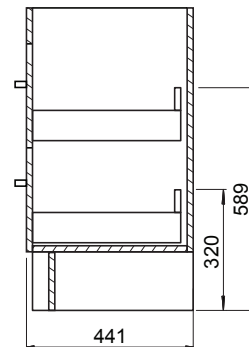

DESCRIPTION

Zara 1000, 2 Drawers Floorstanding Vanity

PRODUCT CODE

Z100D2FL / Z100D2FLM

Dimensions	W 1015 x H 818 x D 465 (mm)
Finishes	White Gloss Paint or Melamine.
Basin	Vitreous China Top with Semi-Circle Basin
Pull Handle	Chrome, Black, Chrome Box or Chrome Mini.
Profile Handle*	Brushed Nickel, Brushed Anthracite, Satin Brass or Matte Black.
Origin	New Zealand made cabinetry.
Features	<ul style="list-style-type: none"> • Slim top, semi-circle basin for smooth water flow. • 2 Drawers with soft-close & choice of handle. • Timber effect melamine is a low-pressure laminate. • The paint is polyurethane or UV based.

TECHNICAL DRAWINGS

Top

Basin Side

Front

Top Down

NOTES

*Additional Cost. Accessories not included. Drawing indicates the technical measurement only and is not a reflection of how the product will look. Sizes are nominal only. All drawings in millimeters. Drawings not to scale. September 2024.