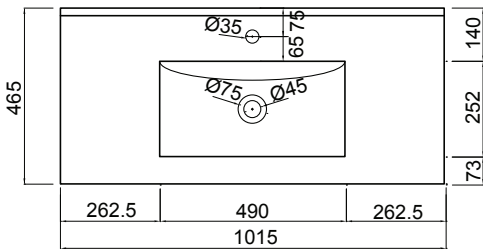

DESCRIPTION

Zara 1000, 2 Drawer Wall-Hung Vanity

PRODUCT CODE

Z100D2WH / Z100D2WHM

Dimensions	W 1015 x H 518 x D 465 (mm)
Finishes	White Gloss Paint or Melamine.
Basin	Vitreous China Top with Semi-Circle Basin
Pull Handle	Chrome, Black, Chrome Box or Chrome Mini.
Profile Handle* (Upgrade)	Brushed Nickel, Brushed Anthracite, Satin Brass or Matte Black.
Origin	New Zealand made cabinetry.
Features	<ul style="list-style-type: none"> • Slim top, semi-circle basin for smooth water flow. • 2 Drawers with soft-close & choice of handle. • Timber effect melamine is a low-pressure laminate. • The paint is polyurethane or UV based.

TECHNICAL DRAWINGS

Top

Basin Side

Front

Side

Top Down

NOTES

*Additional Cost. Accessories not included. Drawing indicates the technical measurement only and is not a reflection of how the product will look. Sizes are nominal only. All drawings in millimeters. Drawings not to scale. September 2024.