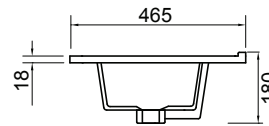

DESCRIPTION

Zara 1000, 2 Drawer Wall-Hung Vanity

PRODUCT CODE

Z100D2WH / Z100D2WHM

Dimensions	W 1015 x H 518 x D 465 (mm)
Finishes	White Gloss Paint or Melamine.
Basin	Vitreous China Top with Semi-Circle Basin
Pull Handle	Chrome, Black, Chrome Box or Chrome Mini.
Profile Handle* (Upgrade)	Brushed Nickel, Brushed Anthracite, Satin Brass or Matte Black.
Origin	New Zealand made cabinetry.
Features	<ul style="list-style-type: none"> • Slim top, semi-circle basin for smooth water flow. • 2 Drawers with soft-close & choice of handle. • Timber effect melamine is a low-pressure laminate. • The paint is polyurethane or UV based.

TECHNICAL DRAWINGS

Top

Basin Side

Front

Side

Top Down

NOTES

*Additional Cost. Accessories not included. Drawing indicates the technical measurement only and is not a reflection of how the product will look. Sizes are nominal only. All drawings in millimeters. Drawings not to scale. September 2024.