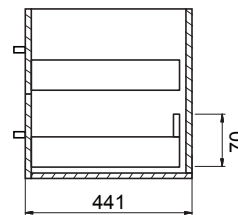

DESCRIPTION

Zara 1000, 2 Drawer Wall-Hung Vanity

PRODUCT CODE

Z100D2WH / Z100D2WHM

Dimensions	W 1015 x H 518 x D 465 (mm)
Finishes	White Gloss Paint or Melamine.
Basin	Vitreous China Top with Semi-Circle Basin
Pull Handle	Chrome, Black, Chrome Box or Chrome Mini.
Profile Handle* (Upgrade)	Brushed Nickel, Brushed Anthracite, Satin Brass or Matte Black.
Origin	New Zealand made cabinetry.
Features	<ul style="list-style-type: none"> • Slim top, semi-circle basin for smooth water flow. • 2 Drawers with soft-close & choice of handle. • Timber effect melamine is a low-pressure laminate. • The paint is polyurethane or UV based.

TECHNICAL DRAWINGS

Top

Basin Side

Front

Side

Top Down

NOTES

*Additional Cost. Accessories not included. Drawing indicates the technical measurement only and is not a reflection of how the product will look. Sizes are nominal only. All drawings in millimeters. Drawings not to scale. September 2024.