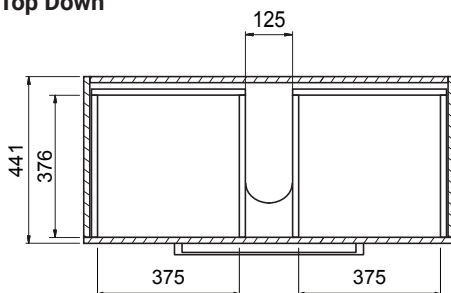

DESCRIPTION

Zara 1000, 2 Drawer Wall-Hung Vanity

PRODUCT CODE

Z100D2WH / Z100D2WHM

Dimensions	W 1015 x H 518 x D 465 (mm)
Finishes	White Gloss Paint or Melamine.
Basin	Vitreous China Top with Semi-Circle Basin
Pull Handle	Chrome, Black, Chrome Box or Chrome Mini.
Profile Handle* (Upgrade)	Brushed Nickel, Brushed Anthracite, Satin Brass or Matte Black.
Origin	New Zealand made cabinetry.
Features	<ul style="list-style-type: none"> • Slim top, semi-circle basin for smooth water flow. • 2 Drawers with soft-close & choice of handle. • Timber effect melamine is a low-pressure laminate. • The paint is polyurethane or UV based.

TECHNICAL DRAWINGS

Top

Basin Side

Front

Side

Top Down

NOTES

*Additional Cost. Accessories not included. Drawing indicates the technical measurement only and is not a reflection of how the product will look. Sizes are nominal only. All drawings in millimeters. Drawings not to scale. September 2024.