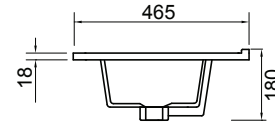

DESCRIPTION

Zara 1200, 1 Drawer Wall-Hung Vanity

PRODUCT CODE

Z120DWH / Z120DWHM

Dimensions	W 1215 x H 468 x D 465 (mm)
Finishes	White Gloss Paint or Melamine.
Basin	Vitreous China Top with Semi-Circle Basin
Pull Handle	Chrome, Black, Chrome Box or Chrome Mini.
Profile Handle*	Brushed Nickel, Brushed Anthracite, Satin Brass or Matte Black.
Origin	New Zealand made cabinetry.
Features	<ul style="list-style-type: none"> • Slim top, semi-circle basin for smooth water flow. • 1 Drawers with soft-close & choice of handle. • Timber effect melamine is a low-pressure laminate. • The paint is polyurethane or UV based.

TECHNICAL DRAWINGS

Top

Basin Side

Front

Side

Top Down

NOTES

*Additional Cost. Accessories not included. Drawing indicates the technical measurement only and is not a reflection of how the product will look. Sizes are nominal only. All drawings in millimeters. Drawings not to scale. September 2024.