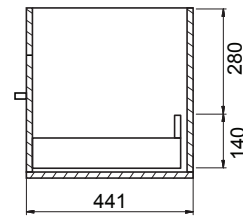

DESCRIPTION

Zara 1200, 1 Drawer Wall-Hung Vanity

PRODUCT CODE

Z120DWH / Z120DWHM

Dimensions	W 1215 x H 468 x D 465 (mm)
Finishes	White Gloss Paint or Melamine.
Basin	Vitreous China Top with Semi-Circle Basin
Pull Handle	Chrome, Black, Chrome Box or Chrome Mini.
Profile Handle*	Brushed Nickel, Brushed Anthracite, Satin Brass or Matte Black.
Origin	New Zealand made cabinetry.
Features	<ul style="list-style-type: none"> • Slim top, semi-circle basin for smooth water flow. • 1 Drawers with soft-close & choice of handle. • Timber effect melamine is a low-pressure laminate. • The paint is polyurethane or UV based.

TECHNICAL DRAWINGS

Top

Basin Side

Front

Side

Top Down

NOTES

*Additional Cost. Accessories not included. Drawing indicates the technical measurement only and is not a reflection of how the product will look. Sizes are nominal only. All drawings in millimeters. Drawings not to scale. September 2024.