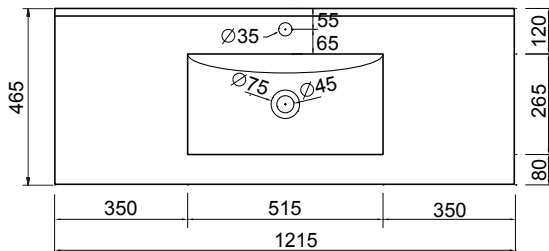

DESCRIPTION

Zara 1200, 1 Drawer Wall-Hung Vanity

PRODUCT CODE

Z120DWH / Z120DWHM

Dimensions	W 1215 x H 468 x D 465 (mm)
Finishes	White Gloss Paint or Melamine.
Basin	Vitreous China Top with Semi-Circle Basin
Pull Handle	Chrome, Black, Chrome Box or Chrome Mini.
Profile Handle*	Brushed Nickel, Brushed Anthracite, Satin Brass or Matte Black.
Origin	New Zealand made cabinetry.
Features	<ul style="list-style-type: none"> • Slim top, semi-circle basin for smooth water flow. • 1 Drawers with soft-close & choice of handle. • Timber effect melamine is a low-pressure laminate. • The paint is polyurethane or UV based.

TECHNICAL DRAWINGS

Top

Basin Side

Front

Side

Top Down

NOTES

*Additional Cost. Accessories not included. Drawing indicates the technical measurement only and is not a reflection of how the product will look. Sizes are nominal only. All drawings in millimeters. Drawings not to scale. September 2024.