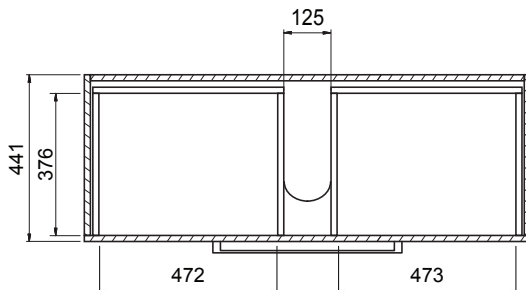

DESCRIPTION

Zara 1200, 1 Drawer Wall-Hung Vanity

PRODUCT CODE

Z120DWH / Z120DWHM

Dimensions	W 1215 x H 468 x D 465 (mm)
Finishes	White Gloss Paint or Melamine.
Basin	Vitreous China Top with Semi-Circle Basin
Pull Handle	Chrome, Black, Chrome Box or Chrome Mini.
Profile Handle*	Brushed Nickel, Brushed Anthracite, Satin Brass or Matte Black.
Origin	New Zealand made cabinetry.
Features	<ul style="list-style-type: none"> • Slim top, semi-circle basin for smooth water flow. • 1 Drawers with soft-close & choice of handle. • Timber effect melamine is a low-pressure laminate. • The paint is polyurethane or UV based.

TECHNICAL DRAWINGS

Top

Basin Side

Front

Side

Top Down

NOTES

*Additional Cost. Accessories not included. Drawing indicates the technical measurement only and is not a reflection of how the product will look. Sizes are nominal only. All drawings in millimeters. Drawings not to scale. September 2024.