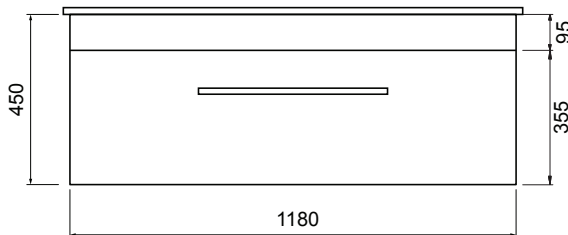

DESCRIPTION

Zara 1200, 1 Drawer Wall-Hung Vanity

PRODUCT CODE

Z120DWH / Z120DWHM

Dimensions	W 1215 x H 468 x D 465 (mm)
Finishes	White Gloss Paint or Melamine.
Basin	Vitreous China Top with Semi-Circle Basin
Pull Handle	Chrome, Black, Chrome Box or Chrome Mini.
Profile Handle*	Brushed Nickel, Brushed Anthracite, Satin Brass or Matte Black.
Origin	New Zealand made cabinetry.
Features	<ul style="list-style-type: none"> • Slim top, semi-circle basin for smooth water flow. • 1 Drawers with soft-close & choice of handle. • Timber effect melamine is a low-pressure laminate. • The paint is polyurethane or UV based.

TECHNICAL DRAWINGS

Top

Basin Side

Front

Side

Top Down

NOTES

*Additional Cost. Accessories not included. Drawing indicates the technical measurement only and is not a reflection of how the product will look. Sizes are nominal only. All drawings in millimeters. Drawings not to scale. September 2024.