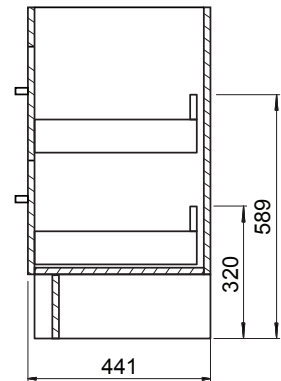

## PRODUCT CODE

Z120D2FL / Z120D2FLM

**Dimensions** W 1215 x H 818 x D 465 (mm)

**Finishes** White Gloss Paint or Melamine.

**Basin** Vitreous China Top with Semi-Circle Basin

**Pull Handle** Chrome, Black, Chrome Box or Chrome Mini.

## TECHNICAL DRAWINGS

Top

Basin Side

Front

Top Down

## NOTES

\*Additional Cost. Accessories not included. Drawing indicates the technical measurement only and is not a reflection of how the product will look. Sizes are nominal only. All drawings in millimeters. Drawings not to scale. September 2024.