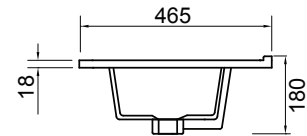

## PRODUCT CODE

Z120D2FL / Z120D2FLM

**Dimensions** W 1215 x H 818 x D 465 (mm)

**Finishes** White Gloss Paint or Melamine.

**Basin** Vitreous China Top with Semi-Circle Basin

**Pull Handle** Chrome, Black, Chrome Box or Chrome Mini.

**Profile Handle\*** Brushed Nickel, Brushed Anthracite, Satin Brass or Matte Black.

**Origin** New Zealand made cabinetry.

**Features**

- Slim top, semi-circle basin for smooth water flow.
- 2 Drawers with soft-close & choice of handle.
- Timber effect melamine is a low-pressure laminate.
- The paint is polyurethane or UV based.

## TECHNICAL DRAWINGS

Top

Basin Side

Front

Top Down

## NOTES

\*Additional Cost. Accessories not included. Drawing indicates the technical measurement only and is not a reflection of how the product will look. Sizes are nominal only. All drawings in millimeters. Drawings not to scale. September 2024.