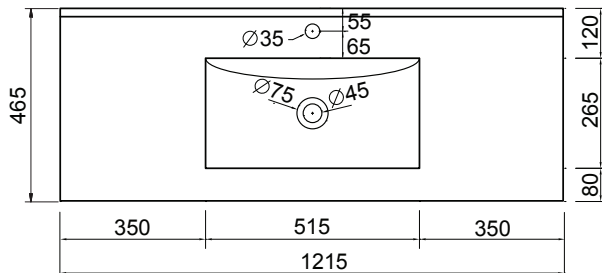

## PRODUCT CODE

Z120D2FL / Z120D2FLM

**Dimensions** W 1215 x H 818 x D 465 (mm)

**Finishes** White Gloss Paint or Melamine.

**Basin** Vitreous China Top with Semi-Circle Basin

**Pull Handle** Chrome, Black, Chrome Box or Chrome Mini.

## TECHNICAL DRAWINGS

Top

Basin Side

Front

Top Down

## NOTES

\*Additional Cost. Accessories not included. Drawing indicates the technical measurement only and is not a reflection of how the product will look. Sizes are nominal only. All drawings in millimeters. Drawings not to scale. September 2024.