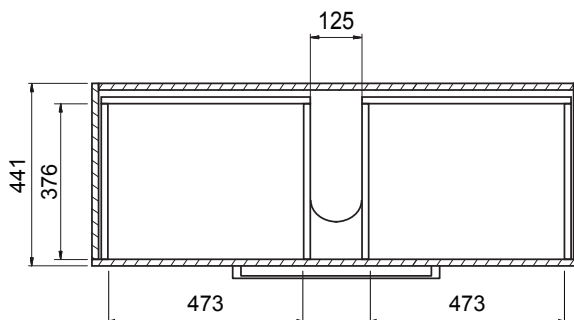

## PRODUCT CODE

Z120D2FL / Z120D2FLM

**Dimensions** W 1215 x H 818 x D 465 (mm)

**Finishes** White Gloss Paint or Melamine.

**Basin** Vitreous China Top with Semi-Circle Basin

**Pull Handle** Chrome, Black, Chrome Box or Chrome Mini.

## TECHNICAL DRAWINGS

Top

Basin Side

Front

Top Down

## NOTES

\*Additional Cost. Accessories not included. Drawing indicates the technical measurement only and is not a reflection of how the product will look. Sizes are nominal only. All drawings in millimeters. Drawings not to scale. September 2024.