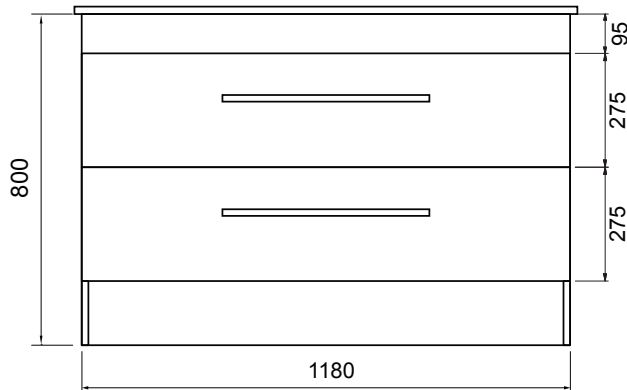

## PRODUCT CODE

Z120D2FL / Z120D2FLM

**Dimensions** W 1215 x H 818 x D 465 (mm)

**Finishes** White Gloss Paint or Melamine.

**Basin** Vitreous China Top with Semi-Circle Basin

**Pull Handle** Chrome, Black, Chrome Box or Chrome Mini.

## TECHNICAL DRAWINGS

Top

Basin Side

Front

Top Down

## NOTES

\*Additional Cost. Accessories not included. Drawing indicates the technical measurement only and is not a reflection of how the product will look. Sizes are nominal only. All drawings in millimeters. Drawings not to scale. September 2024.