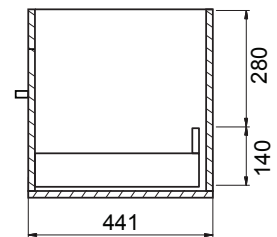

DESCRIPTION

Zara 1200, 2 Drawers Side-By-Side Wall-Hung Vanity

PRODUCT CODE

Z1202DWH / Z1202DWHM

Dimensions W 1215 x H 468 x D 465 (mm)

Finishes White Gloss Paint or Melamine.

Basin Vitreous China Top with Semi-Circle Basin

TECHNICAL DRAWINGS

Top

Basin Side

Front

Side

Top Down

NOTES

*Additional Cost. Accessories not included. Drawing indicates the technical measurement only and is not a reflection of how the product will look. Sizes are nominal only. All drawings in millimeters. Drawings not to scale. September 2024.