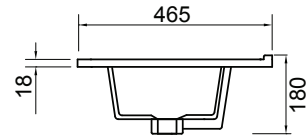

DESCRIPTION

Zara 1200, 2 Drawers Side-By-Side Wall-Hung Vanity

PRODUCT CODE

Z1202DWH / Z1202DWHM

Dimensions W 1215 x H 468 x D 465 (mm)

Finishes White Gloss Paint or Melamine.

Basin Vitreous China Top with Semi-Circle Basin

Pull Handle Chrome, Black, Chrome Box or Chrome Mini.

Profile Handle* Brushed Nickel, Brushed Anthracite, Satin Brass or Matte Black.

Origin New Zealand made cabinetry.

Features

- Slim top, semi-circle basin for smooth water flow.
- 2 Drawers with soft-close & choice of handle.
- Timber effect melamine is a low-pressure laminate.
- The paint is polyurethane or UV based.

TECHNICAL DRAWINGS

Top

Basin Side

Front

Side

Top Down

NOTES

*Additional Cost. Accessories not included. Drawing indicates the technical measurement only and is not a reflection of how the product will look. Sizes are nominal only. All drawings in millimeters. Drawings not to scale. September 2024.