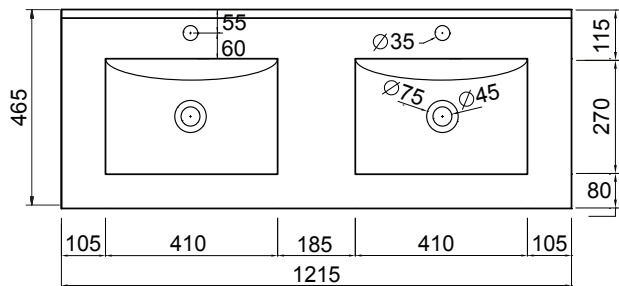

DESCRIPTION

Zara 1200, 2 Drawers Side-By-Side Wall-Hung Vanity

PRODUCT CODE

Z1202DWH / Z1202DWHM

Dimensions W 1215 x H 468 x D 465 (mm)

Finishes White Gloss Paint or Melamine.

Basin Vitreous China Top with Semi-Circle Basin

Pull Handle Chrome, Black, Chrome Box or Chrome Mini.

Profile Handle* Brushed Nickel, Brushed Anthracite, Satin Brass or Matte Black.

Origin New Zealand made cabinetry.

Features

- Slim top, semi-circle basin for smooth water flow.
- 2 Drawers with soft-close & choice of handle.
- Timber effect melamine is a low-pressure laminate.
- The paint is polyurethane or UV based.

TECHNICAL DRAWINGS

Top

Basin Side

Front

Side

Top Down

NOTES

*Additional Cost. Accessories not included. Drawing indicates the technical measurement only and is not a reflection of how the product will look. Sizes are nominal only. All drawings in millimeters. Drawings not to scale. September 2024.