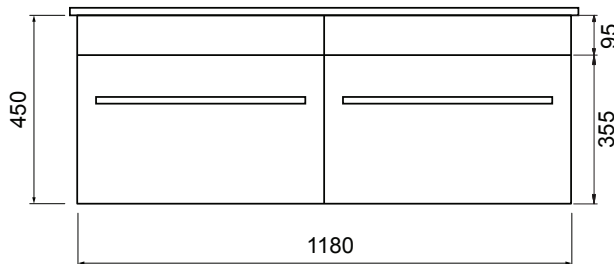

DESCRIPTION

Zara 1200, 2 Drawers Side-By-Side Wall-Hung Vanity

PRODUCT CODE

Z1202DWH / Z1202DWHM

Dimensions W 1215 x H 468 x D 465 (mm)

Finishes White Gloss Paint or Melamine.

Basin Vitreous China Top with Semi-Circle Basin

TECHNICAL DRAWINGS

Top

Basin Side

Front

Side

Top Down

NOTES

*Additional Cost. Accessories not included. Drawing indicates the technical measurement only and is not a reflection of how the product will look. Sizes are nominal only. All drawings in millimeters. Drawings not to scale. September 2024.