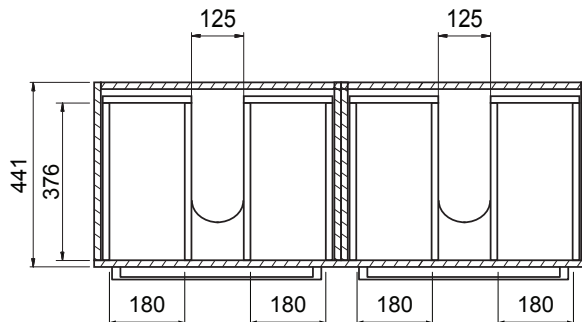

DESCRIPTION

Zara 1200, 2 Drawers Side-By-Side Wall-Hung Vanity

PRODUCT CODE

Z1202DWH / Z1202DWHM

Dimensions W 1215 x H 468 x D 465 (mm)

Finishes White Gloss Paint or Melamine.

Basin Vitreous China Top with Semi-Circle Basin

TECHNICAL DRAWINGS

Top

Basin Side

Front

Side

Top Down

NOTES

*Additional Cost. Accessories not included. Drawing indicates the technical measurement only and is not a reflection of how the product will look. Sizes are nominal only. All drawings in millimeters. Drawings not to scale. September 2024.