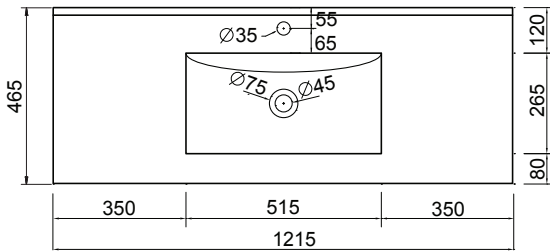

DESCRIPTION

Zara 1200, 2 Drawer Wall-Hung Vanity

PRODUCT CODE

Z120D2WHSB / Z120D2WHSBM

Dimensions	W 1215 x H 518 x D 465 (mm)
Finishes	White Gloss Paint or Melamine.
Basin	Vitreous China Top with Semi-Circle Basin
Pull Handle	Chrome, Black, Chrome Box or Chrome Mini.
Profile Handle* (Upgrade)	Brushed Nickel, Brushed Anthracite, Satin Brass or Matte Black.
Origin	New Zealand made cabinetry.
Features	<ul style="list-style-type: none"> • Slim top, semi-circle basin for smooth water flow. • 2 Drawers with soft-close & choice of handle. • Timber effect melamine is a low-pressure laminate. • The paint is polyurethane or UV based.

TECHNICAL DRAWINGS

Top

Basin Side

Front

Side

Top Down

NOTES

*Additional Cost. Accessories not included. Drawing indicates the technical measurement only and is not a reflection of how the product will look. Sizes are nominal only. All drawings in millimeters. Drawings not to scale. September 2024.