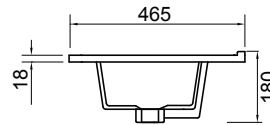

DESCRIPTION

Zara 1200, 2 Drawer Wall-Hung Vanity

PRODUCT CODE

Z120D2WHSB / Z120D2WHSBM

Dimensions	W 1215 x H 518 x D 465 (mm)
Finishes	White Gloss Paint or Melamine.
Basin	Vitreous China Top with Semi-Circle Basin
Pull Handle	Chrome, Black, Chrome Box or Chrome Mini.
Profile Handle* (Upgrade)	Brushed Nickel, Brushed Anthracite, Satin Brass or Matte Black.
Origin	New Zealand made cabinetry.
Features	<ul style="list-style-type: none"> • Slim top, semi-circle basin for smooth water flow. • 2 Drawers with soft-close & choice of handle. • Timber effect melamine is a low-pressure laminate. • The paint is polyurethane or UV based.

TECHNICAL DRAWINGS

Top

Basin Side

Front

Side

Top Down

NOTES

*Additional Cost. Accessories not included. Drawing indicates the technical measurement only and is not a reflection of how the product will look. Sizes are nominal only. All drawings in millimeters. Drawings not to scale. September 2024.