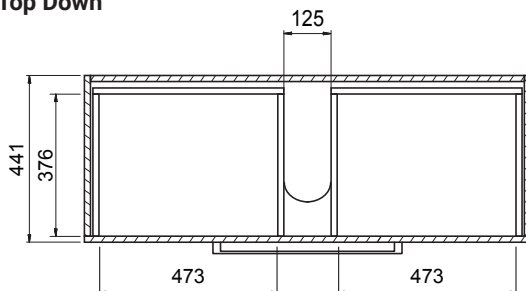

DESCRIPTION

Zara 1200, 2 Drawer Wall-Hung Vanity

PRODUCT CODE

Z120D2WHSB / Z120D2WHSBM

Dimensions	W 1215 x H 518 x D 465 (mm)
Finishes	White Gloss Paint or Melamine.
Basin	Vitreous China Top with Semi-Circle Basin
Pull Handle	Chrome, Black, Chrome Box or Chrome Mini.
Profile Handle* (Upgrade)	Brushed Nickel, Brushed Anthracite, Satin Brass or Matte Black.
Origin	New Zealand made cabinetry.
Features	<ul style="list-style-type: none"> • Slim top, semi-circle basin for smooth water flow. • 2 Drawers with soft-close & choice of handle. • Timber effect melamine is a low-pressure laminate. • The paint is polyurethane or UV based.

TECHNICAL DRAWINGS

Top

Basin Side

Front

Side

Top Down

NOTES

*Additional Cost. Accessories not included. Drawing indicates the technical measurement only and is not a reflection of how the product will look. Sizes are nominal only. All drawings in millimeters. Drawings not to scale. September 2024.