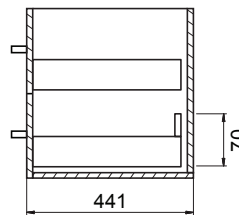

DESCRIPTION

Zara 1200, 2 Drawer Wall-Hung Vanity

PRODUCT CODE

Z120D2WHSB / Z120D2WHSBM

Dimensions	W 1215 x H 518 x D 465 (mm)
Finishes	White Gloss Paint or Melamine.
Basin	Vitreous China Top with Semi-Circle Basin
Pull Handle	Chrome, Black, Chrome Box or Chrome Mini.
Profile Handle* (Upgrade)	Brushed Nickel, Brushed Anthracite, Satin Brass or Matte Black.
Origin	New Zealand made cabinetry.
Features	<ul style="list-style-type: none"> • Slim top, semi-circle basin for smooth water flow. • 2 Drawers with soft-close & choice of handle. • Timber effect melamine is a low-pressure laminate. • The paint is polyurethane or UV based.

TECHNICAL DRAWINGS

Top

Basin Side

Front

Side

Top Down

NOTES

*Additional Cost. Accessories not included. Drawing indicates the technical measurement only and is not a reflection of how the product will look. Sizes are nominal only. All drawings in millimeters. Drawings not to scale. September 2024.