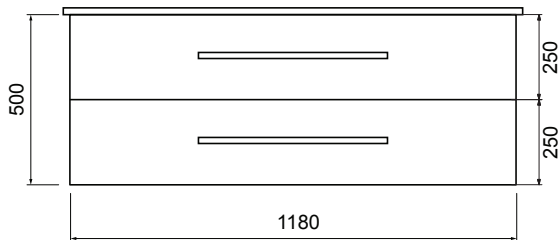

DESCRIPTION

Zara 1200, 2 Drawer Wall-Hung Vanity

PRODUCT CODE

Z120D2WHSB / Z120D2WHSBM

Dimensions	W 1215 x H 518 x D 465 (mm)
Finishes	White Gloss Paint or Melamine.
Basin	Vitreous China Top with Semi-Circle Basin
Pull Handle	Chrome, Black, Chrome Box or Chrome Mini.
Profile Handle* (Upgrade)	Brushed Nickel, Brushed Anthracite, Satin Brass or Matte Black.
Origin	New Zealand made cabinetry.
Features	<ul style="list-style-type: none"> • Slim top, semi-circle basin for smooth water flow. • 2 Drawers with soft-close & choice of handle. • Timber effect melamine is a low-pressure laminate. • The paint is polyurethane or UV based.

TECHNICAL DRAWINGS

Top

Basin Side

Front

Side

Top Down

NOTES

*Additional Cost. Accessories not included. Drawing indicates the technical measurement only and is not a reflection of how the product will look. Sizes are nominal only. All drawings in millimeters. Drawings not to scale. September 2024.