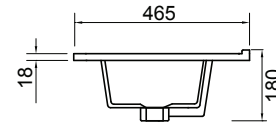

DESCRIPTION

Zara 1200, 4 Drawer Floorstanding Vanity

PRODUCT CODE

Z120D4FLDB / Z120D4FLDBM

Dimensions	W 1215 x H 818 x D 465 (mm)
Finishes	White Gloss Paint or Melamine.
Basin	Vitreous China Top with Semi-Circle Basin
Pull Handle	Chrome, Black, Chrome Box or Chrome Mini.
Profile Handle*	Brushed Nickel, Brushed Anthracite, Satin Brass or Matte Black.
Origin	New Zealand made cabinetry.
Features	<ul style="list-style-type: none"> • Slim top, semi-circle basin for smooth water flow. • 4 Drawers with soft-close & choice of handle. • Timber effect melamine is a low-pressure laminate. • The paint is polyurethane or UV based.

TECHNICAL DRAWINGS

Top

Basin Side

Front

Top Down

NOTES

*Additional Cost. Accessories not included. Drawing indicates the technical measurement only and is not a reflection of how the product will look. Sizes are nominal only. All drawings in millimeters. Drawings not to scale. September 2024.