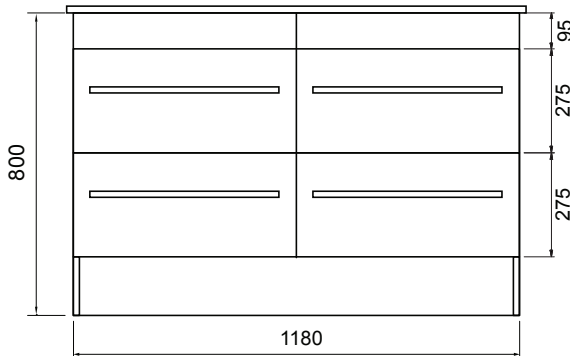

DESCRIPTION

Zara 1200, 4 Drawer Floorstanding Vanity

PRODUCT CODE

Z120D4FLDB / Z120D4FLDBM

Dimensions	W 1215 x H 818 x D 465 (mm)
Finishes	White Gloss Paint or Melamine.
Basin	Vitreous China Top with Semi-Circle Basin
Pull Handle	Chrome, Black, Chrome Box or Chrome Mini.
Profile Handle*	Brushed Nickel, Brushed Anthracite, Satin Brass or Matte Black.
Origin	New Zealand made cabinetry.
Features	<ul style="list-style-type: none"> • Slim top, semi-circle basin for smooth water flow. • 4 Drawers with soft-close & choice of handle. • Timber effect melamine is a low-pressure laminate. • The paint is polyurethane or UV based.

TECHNICAL DRAWINGS

Top

Basin Side

Front

Top Down

NOTES

*Additional Cost. Accessories not included. Drawing indicates the technical measurement only and is not a reflection of how the product will look. Sizes are nominal only. All drawings in millimeters. Drawings not to scale. September 2024.