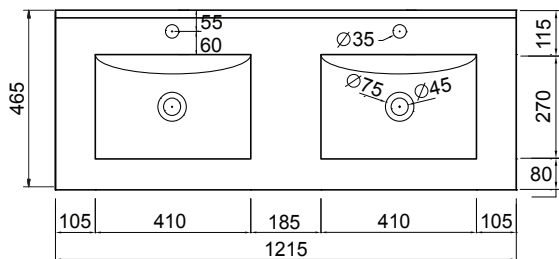

DESCRIPTION

Zara 1200, 4 Drawer Floorstanding Vanity

PRODUCT CODE

Z120D4FLDB / Z120D4FLDBM

Dimensions	W 1215 x H 818 x D 465 (mm)
Finishes	White Gloss Paint or Melamine.
Basin	Vitreous China Top with Semi-Circle Basin
Pull Handle	Chrome, Black, Chrome Box or Chrome Mini.
Profile Handle*	Brushed Nickel, Brushed Anthracite, Satin Brass or Matte Black.
Origin	New Zealand made cabinetry.
Features	<ul style="list-style-type: none"> • Slim top, semi-circle basin for smooth water flow. • 4 Drawers with soft-close & choice of handle. • Timber effect melamine is a low-pressure laminate. • The paint is polyurethane or UV based.

TECHNICAL DRAWINGS

Top

Basin Side

Front

Top Down

NOTES

*Additional Cost. Accessories not included. Drawing indicates the technical measurement only and is not a reflection of how the product will look. Sizes are nominal only. All drawings in millimeters. Drawings not to scale. September 2024.