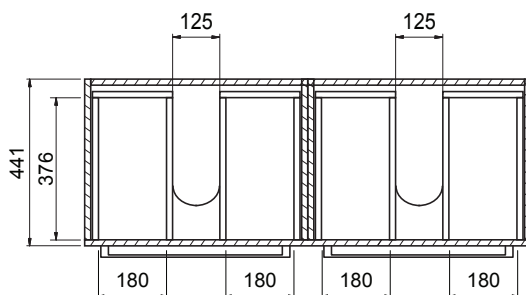

DESCRIPTION

Zara 1200, 4 Drawer Floorstanding Vanity

PRODUCT CODE

Z120D4FLDB / Z120D4FLDBM

Dimensions	W 1215 x H 818 x D 465 (mm)
Finishes	White Gloss Paint or Melamine.
Basin	Vitreous China Top with Semi-Circle Basin
Pull Handle	Chrome, Black, Chrome Box or Chrome Mini.
Profile Handle*	Brushed Nickel, Brushed Anthracite, Satin Brass or Matte Black.
Origin	New Zealand made cabinetry.
Features	<ul style="list-style-type: none"> • Slim top, semi-circle basin for smooth water flow. • 4 Drawers with soft-close & choice of handle. • Timber effect melamine is a low-pressure laminate. • The paint is polyurethane or UV based.

TECHNICAL DRAWINGS

Top

Basin Side

Front

Top Down

NOTES

*Additional Cost. Accessories not included. Drawing indicates the technical measurement only and is not a reflection of how the product will look. Sizes are nominal only. All drawings in millimeters. Drawings not to scale. September 2024.