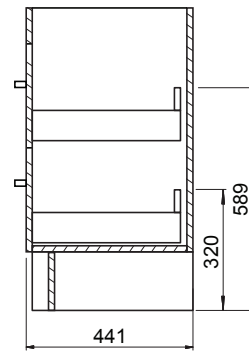

DESCRIPTION

Zara 1200, 4 Drawer Floorstanding Vanity

PRODUCT CODE

Z120D4FLDB / Z120D4FLDBM

Dimensions	W 1215 x H 818 x D 465 (mm)
Finishes	White Gloss Paint or Melamine.
Basin	Vitreous China Top with Semi-Circle Basin
Pull Handle	Chrome, Black, Chrome Box or Chrome Mini.
Profile Handle*	Brushed Nickel, Brushed Anthracite, Satin Brass or Matte Black.
Origin	New Zealand made cabinetry.
Features	<ul style="list-style-type: none"> • Slim top, semi-circle basin for smooth water flow. • 4 Drawers with soft-close & choice of handle. • Timber effect melamine is a low-pressure laminate. • The paint is polyurethane or UV based.

TECHNICAL DRAWINGS

Top

Basin Side

Front

Top Down

NOTES

*Additional Cost. Accessories not included. Drawing indicates the technical measurement only and is not a reflection of how the product will look. Sizes are nominal only. All drawings in millimeters. Drawings not to scale. September 2024.