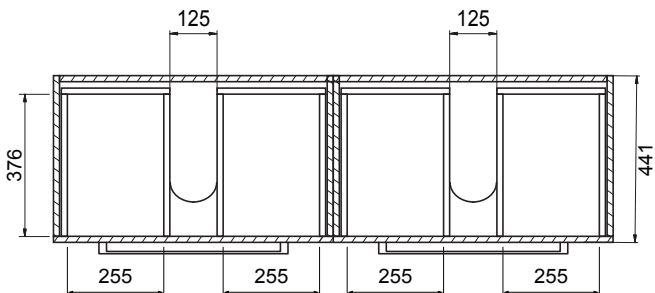

DESCRIPTION

Zara 1500, 2 Drawers Side-By-Side Wall-Hung Vanity

PRODUCT CODE

Z1502DWH / Z1502DWHM

Dimensions W 1515 x H 468 x D 465 (mm)

Finishes White Gloss Paint or Melamine.

Basin Vitreous China Top with Semi-Circle Basin

TECHNICAL DRAWINGS

Top

Basin Side

Front

Side

Top Down

NOTES

*Additional Cost. Accessories not included. Drawing indicates the technical measurement only and is not a reflection of how the product will look. Sizes are nominal only. All drawings in millimeters. Drawings not to scale. September 2024.