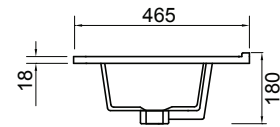

DESCRIPTION

Zara 1500, 2 Drawers Side-By-Side Wall-Hung Vanity

PRODUCT CODE

Z1502DWH / Z1502DWHM

Dimensions W 1515 x H 468 x D 465 (mm)

Finishes White Gloss Paint or Melamine.

Basin Vitreous China Top with Semi-Circle Basin

Pull Handle Chrome, Black, Chrome Box or Chrome Mini.

Profile Handle* Brushed Nickel, Brushed Anthracite, Satin Brass or Matte Black.

Origin New Zealand made cabinetry.

Features

- Slim top, semi-circle basin for smooth water flow.
- 2 Drawers with soft-close & choice of handle.
- Timber effect melamine is a low-pressure laminate.
- The paint is polyurethane or UV based.

TECHNICAL DRAWINGS

Top

Basin Side

Front

Side

Top Down

NOTES

*Additional Cost. Accessories not included. Drawing indicates the technical measurement only and is not a reflection of how the product will look. Sizes are nominal only. All drawings in millimeters. Drawings not to scale. September 2024.