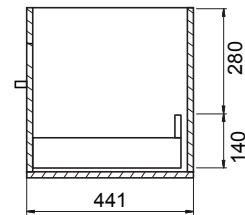

DESCRIPTION

Zara 1500, 2 Drawers Side-By-Side Wall-Hung Vanity

PRODUCT CODE

Z1502DWH / Z1502DWHM

Dimensions W 1515 x H 468 x D 465 (mm)

Finishes White Gloss Paint or Melamine.

Basin Vitreous China Top with Semi-Circle Basin

TECHNICAL DRAWINGS

Top

Basin Side

Front

Side

Top Down

NOTES

*Additional Cost. Accessories not included. Drawing indicates the technical measurement only and is not a reflection of how the product will look. Sizes are nominal only. All drawings in millimeters. Drawings not to scale. September 2024.