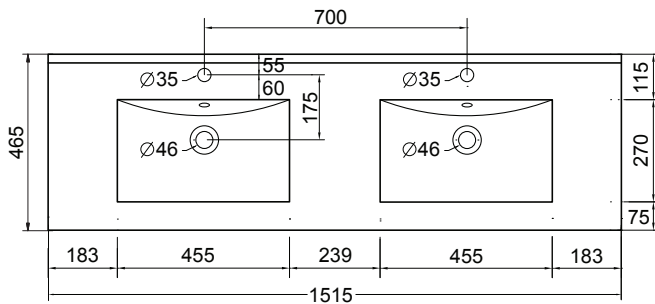

DESCRIPTION

Zara 1500, 2 Drawers Side-By-Side Wall-Hung Vanity

PRODUCT CODE

Z1502DWH / Z1502DWHM

Dimensions W 1515 x H 468 x D 465 (mm)

Finishes White Gloss Paint or Melamine.

Basin Vitreous China Top with Semi-Circle Basin

Pull Handle Chrome, Black, Chrome Box or Chrome Mini.

Profile Handle* Brushed Nickel, Brushed Anthracite, Satin Brass or Matte Black.

Origin New Zealand made cabinetry.

Features

- Slim top, semi-circle basin for smooth water flow.
- 2 Drawers with soft-close & choice of handle.
- Timber effect melamine is a low-pressure laminate.
- The paint is polyurethane or UV based.

TECHNICAL DRAWINGS

Top

Basin Side

Front

Side

Top Down

NOTES

*Additional Cost. Accessories not included. Drawing indicates the technical measurement only and is not a reflection of how the product will look. Sizes are nominal only. All drawings in millimeters. Drawings not to scale. September 2024.