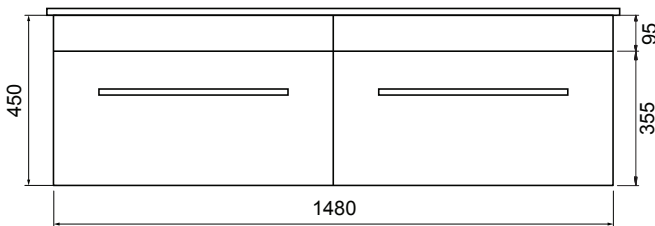

DESCRIPTION

Zara 1500, 2 Drawers Side-By-Side Wall-Hung Vanity

PRODUCT CODE

Z1502DWH / Z1502DWHM

Dimensions W 1515 x H 468 x D 465 (mm)

Finishes White Gloss Paint or Melamine.

Basin Vitreous China Top with Semi-Circle Basin

TECHNICAL DRAWINGS

Top

Basin Side

Front

Side

Top Down

NOTES

*Additional Cost. Accessories not included. Drawing indicates the technical measurement only and is not a reflection of how the product will look. Sizes are nominal only. All drawings in millimeters. Drawings not to scale. September 2024.