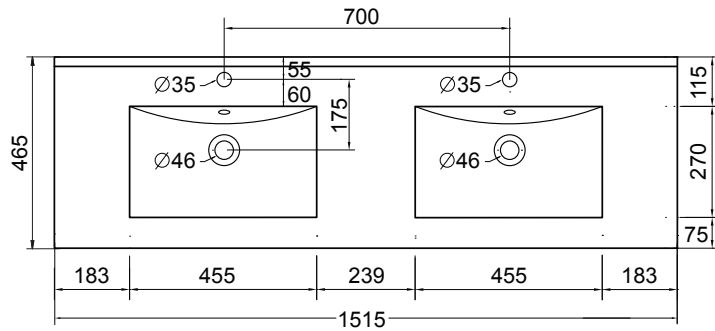

DESCRIPTION

Zara 1500, 4 Drawer Floorstanding Vanity

PRODUCT CODE

Z150D4FLDB / Z150D4FLDBM

Dimensions W 1515 x H 818 x D 465 (mm)

Finishes White Gloss Paint or Melamine.

Basin Vitreous China Top with Semi-Circle Basin

Pull Handle Chrome, Black, Chrome Box or Chrome Mini.

Profile Handle* Brushed Nickel, Brushed Anthracite, Satin Brass or Matte Black.

Origin New Zealand made cabinetry.

Features

- Slim top, semi-circle basin for smooth water flow.
- 4 Drawers with soft-close & choice of handle.
- Timber effect melamine is a low-pressure laminate.
- The paint is polyurethane or UV based.

TECHNICAL DRAWINGS

Top

Basin Side

Front

Top Down

NOTES

*Additional Cost. Accessories not included. Drawing indicates the technical measurement only and is not a reflection of how the product will look. Sizes are nominal only. All drawings in millimeters. Drawings not to scale. September 2024.