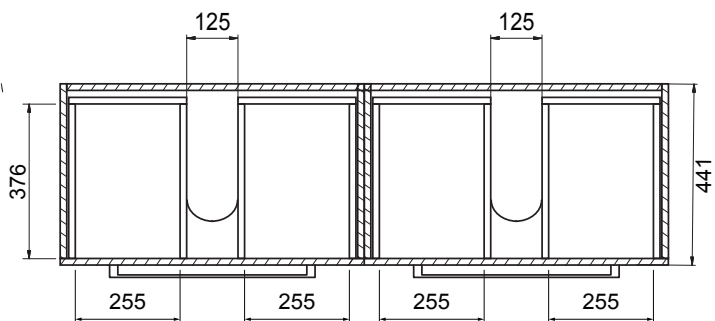

DESCRIPTION

Zara 1500, 4 Drawer Floorstanding Vanity

PRODUCT CODE

Z150D4FLDB / Z150D4FLDBM

Dimensions W 1515 x H 818 x D 465 (mm)

Finishes White Gloss Paint or Melamine.

Basin Vitreous China Top with Semi-Circle Basin

TECHNICAL DRAWINGS

Top

Basin Side

Front

Top Down

NOTES

*Additional Cost. Accessories not included. Drawing indicates the technical measurement only and is not a reflection of how the product will look. Sizes are nominal only. All drawings in millimeters. Drawings not to scale. September 2024.