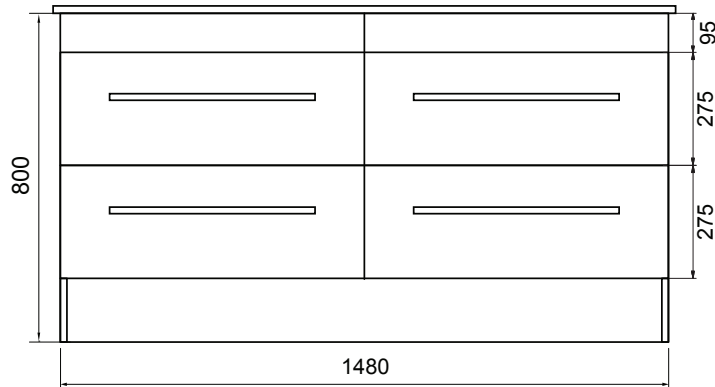

DESCRIPTION

Zara 1500, 4 Drawer Floorstanding Vanity

PRODUCT CODE

Z150D4FLDB / Z150D4FLDBM

Dimensions W 1515 x H 818 x D 465 (mm)

Finishes White Gloss Paint or Melamine.

Basin Vitreous China Top with Semi-Circle Basin

TECHNICAL DRAWINGS

Top

Basin Side

Front

Top Down

NOTES

*Additional Cost. Accessories not included. Drawing indicates the technical measurement only and is not a reflection of how the product will look. Sizes are nominal only. All drawings in millimeters. Drawings not to scale. September 2024.