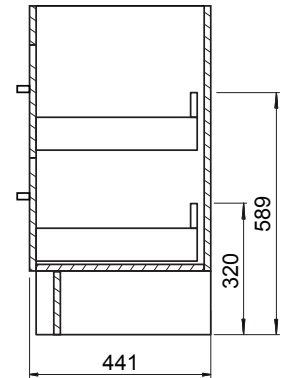

DESCRIPTION

Zara 1500, 4 Drawer Floorstanding Vanity

PRODUCT CODE

Z150D4FLDB / Z150D4FLDBM

Dimensions W 1515 x H 818 x D 465 (mm)

Finishes White Gloss Paint or Melamine.

Basin Vitreous China Top with Semi-Circle Basin

TECHNICAL DRAWINGS

Top

Basin Side

Front

Top Down

NOTES

*Additional Cost. Accessories not included. Drawing indicates the technical measurement only and is not a reflection of how the product will look. Sizes are nominal only. All drawings in millimeters. Drawings not to scale. September 2024.