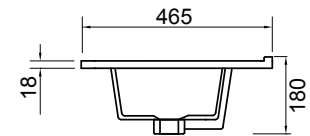

DESCRIPTION

Zara 1500, 4 Drawer Floorstanding Vanity

PRODUCT CODE

Z150D4FLDB / Z150D4FLDBM

Dimensions W 1515 x H 818 x D 465 (mm)

Finishes White Gloss Paint or Melamine.

Basin Vitreous China Top with Semi-Circle Basin

Pull Handle Chrome, Black, Chrome Box or Chrome Mini.

Profile Handle* Brushed Nickel, Brushed Anthracite, Satin Brass or Matte Black.

Origin New Zealand made cabinetry.

Features

- Slim top, semi-circle basin for smooth water flow.
- 4 Drawers with soft-close & choice of handle.
- Timber effect melamine is a low-pressure laminate.
- The paint is polyurethane or UV based.

TECHNICAL DRAWINGS

Top

Basin Side

Front

Top Down

NOTES

*Additional Cost. Accessories not included. Drawing indicates the technical measurement only and is not a reflection of how the product will look. Sizes are nominal only. All drawings in millimeters. Drawings not to scale. September 2024.