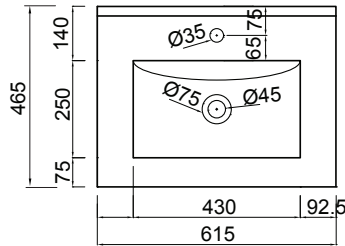

DESCRIPTION

Zara 600, 1 Drawer Wall-Hung Vanity

PRODUCT CODE

Z60DWH / Z60DWHM

Dimensions	W 615 x H 468 x D 465 (mm)
Finishes	White Gloss Paint or Melamine.
Basin	Vitreous China Top with Semi-Circle Basin
Pull Handle	Chrome, Black, Chrome Box or Chrome Mini.
Profile Handle*	Brushed Nickel, Brushed Anthracite, Satin Brass or Matte Black.
Origin	New Zealand made cabinetry.
Features	<ul style="list-style-type: none"> • Slim top, semi-circle basin for smooth water flow. • 1 Drawers with soft-close & choice of handle. • Timber effect melamine is a low-pressure laminate. • The paint is polyurethane or UV based.

TECHNICAL DRAWINGS

Top

Basin Side

Front

Side

Top Down

NOTES

*Additional Cost. Accessories not included. Drawing indicates the technical measurement only and is not a reflection of how the product will look. Sizes are nominal only. All drawings in millimeters. Drawings not to scale. September 2024.