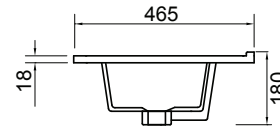

DESCRIPTION

Zara 600, 1 Drawer Wall-Hung Vanity

PRODUCT CODE

Z60DWH / Z60DWHM

Dimensions	W 615 x H 468 x D 465 (mm)
Finishes	White Gloss Paint or Melamine.
Basin	Vitreous China Top with Semi-Circle Basin
Pull Handle	Chrome, Black, Chrome Box or Chrome Mini.
Profile Handle*	Brushed Nickel, Brushed Anthracite, Satin Brass or Matte Black.
Origin	New Zealand made cabinetry.
Features	<ul style="list-style-type: none"> • Slim top, semi-circle basin for smooth water flow. • 1 Drawers with soft-close & choice of handle. • Timber effect melamine is a low-pressure laminate. • The paint is polyurethane or UV based.

TECHNICAL DRAWINGS

Top

Basin Side

Front

Side

Top Down

NOTES

*Additional Cost. Accessories not included. Drawing indicates the technical measurement only and is not a reflection of how the product will look. Sizes are nominal only. All drawings in millimeters. Drawings not to scale. September 2024.