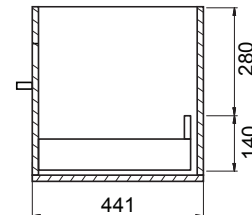

DESCRIPTION

Zara 600, 1 Drawer Wall-Hung Vanity

PRODUCT CODE

Z60DWH / Z60DWHM

Dimensions	W 615 x H 468 x D 465 (mm)
Finishes	White Gloss Paint or Melamine.
Basin	Vitreous China Top with Semi-Circle Basin
Pull Handle	Chrome, Black, Chrome Box or Chrome Mini.
Profile Handle*	Brushed Nickel, Brushed Anthracite, Satin Brass or Matte Black.
Origin	New Zealand made cabinetry.
Features	<ul style="list-style-type: none"> • Slim top, semi-circle basin for smooth water flow. • 1 Drawers with soft-close & choice of handle. • Timber effect melamine is a low-pressure laminate. • The paint is polyurethane or UV based.

TECHNICAL DRAWINGS

Top

Basin Side

Front

Side

Top Down

NOTES

*Additional Cost. Accessories not included. Drawing indicates the technical measurement only and is not a reflection of how the product will look. Sizes are nominal only. All drawings in millimeters. Drawings not to scale. September 2024.