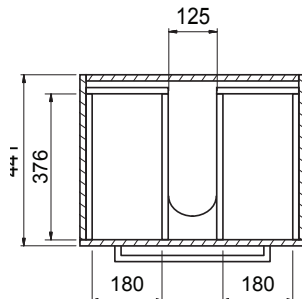

DESCRIPTION

Zara 600, 1 Drawer Wall-Hung Vanity

PRODUCT CODE

Z60DWH / Z60DWHM

Dimensions	W 615 x H 468 x D 465 (mm)
Finishes	White Gloss Paint or Melamine.
Basin	Vitreous China Top with Semi-Circle Basin
Pull Handle	Chrome, Black, Chrome Box or Chrome Mini.
Profile Handle*	Brushed Nickel, Brushed Anthracite, Satin Brass or Matte Black.
Origin	New Zealand made cabinetry.
Features	<ul style="list-style-type: none"> • Slim top, semi-circle basin for smooth water flow. • 1 Drawers with soft-close & choice of handle. • Timber effect melamine is a low-pressure laminate. • The paint is polyurethane or UV based.

TECHNICAL DRAWINGS

Top

Basin Side

Front

Side

Top Down

NOTES

*Additional Cost. Accessories not included. Drawing indicates the technical measurement only and is not a reflection of how the product will look. Sizes are nominal only. All drawings in millimeters. Drawings not to scale. September 2024.