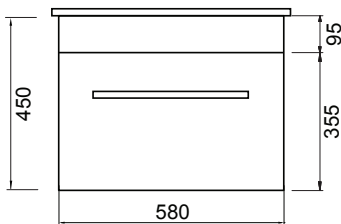

DESCRIPTION

Zara 600, 1 Drawer Wall-Hung Vanity

PRODUCT CODE

Z60DWH / Z60DWHM

Dimensions	W 615 x H 468 x D 465 (mm)
Finishes	White Gloss Paint or Melamine.
Basin	Vitreous China Top with Semi-Circle Basin
Pull Handle	Chrome, Black, Chrome Box or Chrome Mini.
Profile Handle*	Brushed Nickel, Brushed Anthracite, Satin Brass or Matte Black.
Origin	New Zealand made cabinetry.
Features	<ul style="list-style-type: none"> • Slim top, semi-circle basin for smooth water flow. • 1 Drawers with soft-close & choice of handle. • Timber effect melamine is a low-pressure laminate. • The paint is polyurethane or UV based.

TECHNICAL DRAWINGS

Top

Basin Side

Front

Side

Top Down

NOTES

*Additional Cost. Accessories not included. Drawing indicates the technical measurement only and is not a reflection of how the product will look. Sizes are nominal only. All drawings in millimeters. Drawings not to scale. September 2024.