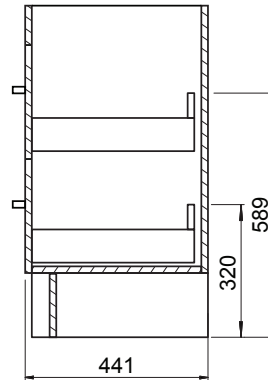

DESCRIPTION

Zara 600, 2 Drawers Floorstanding Vanity

PRODUCT CODE

Z60D2FL / Z60D2FLM

Dimensions	W 615	x H 818	x D 465	(mm)
Finishes	White Gloss Paint or Melamine.			
Basin	Vitreous China Top with Semi-Circle Basin			
Pull Handle	Chrome, Black, Chrome Box or Chrome Mini.			
Profile Handle*	Brushed Nickel, Brushed Anthracite, Satin Brass or Matte Black.			
Origin	New Zealand made cabinetry.			
Features	<ul style="list-style-type: none"> • Slim top, semi-circle basin for smooth water flow. • 2 Drawers with soft-close & choice of handle. • Timber effect melamine is a low-pressure laminate. • The paint is polyurethane or UV based. 			

TECHNICAL DRAWINGS

Top

Basin Side

Front

Top Down

NOTES

*Additional Cost. Accessories not included. Drawing indicates the technical measurement only and is not a reflection of how the product will look. Sizes are nominal only. All drawings in millimeters. Drawings not to scale. September 2024.