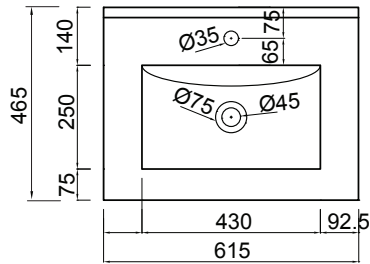

DESCRIPTION

Zara 600, 2 Drawers Floorstanding Vanity

PRODUCT CODE

Z60D2FL / Z60D2FLM

Dimensions	W 615	x H 818	x D 465	(mm)
Finishes	White Gloss Paint or Melamine.			
Basin	Vitreous China Top with Semi-Circle Basin			
Pull Handle	Chrome, Black, Chrome Box or Chrome Mini.			
Profile Handle*	Brushed Nickel, Brushed Anthracite, Satin Brass or Matte Black.			
Origin	New Zealand made cabinetry.			
Features	<ul style="list-style-type: none"> • Slim top, semi-circle basin for smooth water flow. • 2 Drawers with soft-close & choice of handle. • Timber effect melamine is a low-pressure laminate. • The paint is polyurethane or UV based. 			

TECHNICAL DRAWINGS

Top

Basin Side

Front

Top Down

NOTES

*Additional Cost. Accessories not included. Drawing indicates the technical measurement only and is not a reflection of how the product will look. Sizes are nominal only. All drawings in millimeters. Drawings not to scale. September 2024.