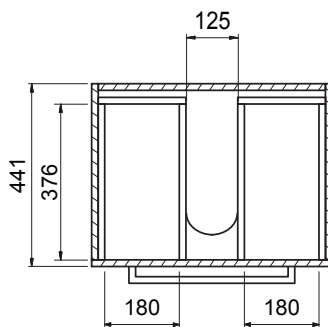

DESCRIPTION

Zara 600, 2 Drawers Floorstanding Vanity

PRODUCT CODE

Z60D2FL / Z60D2FLM

Dimensions	W 615	x H 818	x D 465	(mm)
Finishes	White Gloss Paint or Melamine.			
Basin	Vitreous China Top with Semi-Circle Basin			
Pull Handle	Chrome, Black, Chrome Box or Chrome Mini.			
Profile Handle*	Brushed Nickel, Brushed Anthracite, Satin Brass or Matte Black.			
Origin	New Zealand made cabinetry.			
Features	<ul style="list-style-type: none"> • Slim top, semi-circle basin for smooth water flow. • 2 Drawers with soft-close & choice of handle. • Timber effect melamine is a low-pressure laminate. • The paint is polyurethane or UV based. 			

TECHNICAL DRAWINGS

Top

Basin Side

Front

Top Down

NOTES

*Additional Cost. Accessories not included. Drawing indicates the technical measurement only and is not a reflection of how the product will look. Sizes are nominal only. All drawings in millimeters. Drawings not to scale. September 2024.