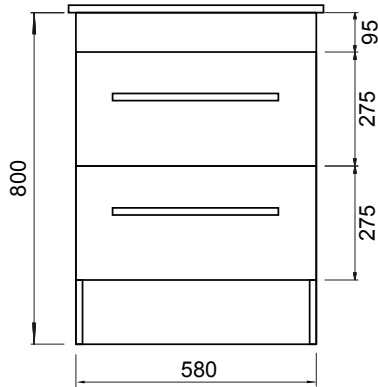

DESCRIPTION

Zara 600, 2 Drawers Floorstanding Vanity

PRODUCT CODE

Z60D2FL / Z60D2FLM

Dimensions	W 615	x H 818	x D 465	(mm)
Finishes	White Gloss Paint or Melamine.			
Basin	Vitreous China Top with Semi-Circle Basin			
Pull Handle	Chrome, Black, Chrome Box or Chrome Mini.			
Profile Handle*	Brushed Nickel, Brushed Anthracite, Satin Brass or Matte Black.			
Origin	New Zealand made cabinetry.			
Features	<ul style="list-style-type: none"> • Slim top, semi-circle basin for smooth water flow. • 2 Drawers with soft-close & choice of handle. • Timber effect melamine is a low-pressure laminate. • The paint is polyurethane or UV based. 			

TECHNICAL DRAWINGS

Top

Basin Side

Front

Top Down

NOTES

*Additional Cost. Accessories not included. Drawing indicates the technical measurement only and is not a reflection of how the product will look. Sizes are nominal only. All drawings in millimeters. Drawings not to scale. September 2024.