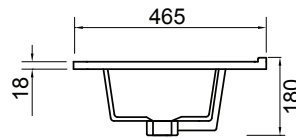

DESCRIPTION

Zara 600, 2 Drawers Floorstanding Vanity

PRODUCT CODE

Z60D2FL / Z60D2FLM

Dimensions	W 615	x H 818	x D 465	(mm)
Finishes	White Gloss Paint or Melamine.			
Basin	Vitreous China Top with Semi-Circle Basin			
Pull Handle	Chrome, Black, Chrome Box or Chrome Mini.			
Profile Handle*	Brushed Nickel, Brushed Anthracite, Satin Brass or Matte Black.			
Origin	New Zealand made cabinetry.			
Features	<ul style="list-style-type: none"> • Slim top, semi-circle basin for smooth water flow. • 2 Drawers with soft-close & choice of handle. • Timber effect melamine is a low-pressure laminate. • The paint is polyurethane or UV based. 			

TECHNICAL DRAWINGS

Top

Basin Side

Front

Top Down

NOTES

*Additional Cost. Accessories not included. Drawing indicates the technical measurement only and is not a reflection of how the product will look. Sizes are nominal only. All drawings in millimeters. Drawings not to scale. September 2024.