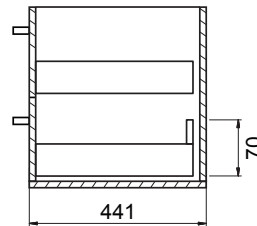

## PRODUCT CODE

Z60D2WH / Z60D2WHM

<b>Dimensions</b>	W 615	x H 518	x D 465	(mm)
<b>Finishes</b>	White Gloss Paint or Melamine.			
<b>Basin</b>	Vitreous China Top with Semi-Circle Basin			
<b>Pull Handle</b>	Chrome, Black, Chrome Box or Chrome Mini.			
<b>Profile Handle* (Upgrade)</b>	Brushed Nickel, Brushed Anthracite, Satin Brass or Matte Black.			
<b>Origin</b>	New Zealand made cabinetry.			
<b>Features</b>	<ul style="list-style-type: none"> <li>• Slim top, semi-circle basin for smooth water flow.</li> <li>• 2 Drawers with soft-close &amp; choice of handle.</li> <li>• Timber effect melamine is a low-pressure laminate.</li> <li>• The paint is polyurethane or UV based.</li> </ul>			

## TECHNICAL DRAWINGS

Top

Basin Side

Front

Side

Top Down

## NOTES

\*Additional Cost. Accessories not included. Drawing indicates the technical measurement only and is not a reflection of how the product will look. Sizes are nominal only. All drawings in millimeters. Drawings not to scale. September 2024.