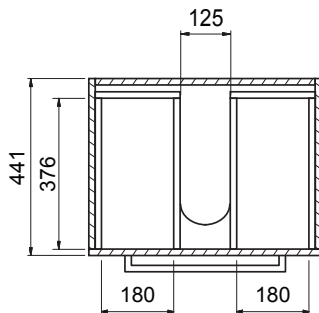

## PRODUCT CODE

Z60D2WH / Z60D2WHM

<b>Dimensions</b>	W 615	x H 518	x D 465	(mm)
<b>Finishes</b>	White Gloss Paint or Melamine.			
<b>Basin</b>	Vitreous China Top with Semi-Circle Basin			
<b>Pull Handle</b>	Chrome, Black, Chrome Box or Chrome Mini.			
<b>Profile Handle* (Upgrade)</b>	Brushed Nickel, Brushed Anthracite, Satin Brass or Matte Black.			
<b>Origin</b>	New Zealand made cabinetry.			
<b>Features</b>	<ul style="list-style-type: none"> <li>• Slim top, semi-circle basin for smooth water flow.</li> <li>• 2 Drawers with soft-close &amp; choice of handle.</li> <li>• Timber effect melamine is a low-pressure laminate.</li> <li>• The paint is polyurethane or UV based.</li> </ul>			

## TECHNICAL DRAWINGS

Top

Basin Side

Front

Side

Top Down

## NOTES

\*Additional Cost. Accessories not included. Drawing indicates the technical measurement only and is not a reflection of how the product will look. Sizes are nominal only. All drawings in millimeters. Drawings not to scale. September 2024.