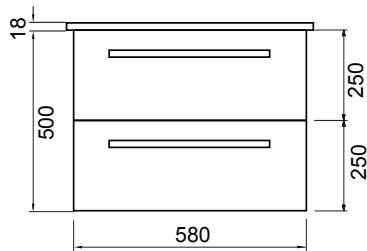

## PRODUCT CODE

Z60D2WH / Z60D2WHM

<b>Dimensions</b>	W 615	x H 518	x D 465	(mm)
<b>Finishes</b>	White Gloss Paint or Melamine.			
<b>Basin</b>	Vitreous China Top with Semi-Circle Basin			
<b>Pull Handle</b>	Chrome, Black, Chrome Box or Chrome Mini.			
<b>Profile Handle* (Upgrade)</b>	Brushed Nickel, Brushed Anthracite, Satin Brass or Matte Black.			
<b>Origin</b>	New Zealand made cabinetry.			
<b>Features</b>	<ul style="list-style-type: none"> <li>• Slim top, semi-circle basin for smooth water flow.</li> <li>• 2 Drawers with soft-close &amp; choice of handle.</li> <li>• Timber effect melamine is a low-pressure laminate.</li> <li>• The paint is polyurethane or UV based.</li> </ul>			

## TECHNICAL DRAWINGS

Top

Basin Side

Front

Side

Top Down

## NOTES

\*Additional Cost. Accessories not included. Drawing indicates the technical measurement only and is not a reflection of how the product will look. Sizes are nominal only. All drawings in millimeters. Drawings not to scale. September 2024.