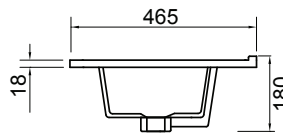

## PRODUCT CODE

Z60D2WH / Z60D2WHM

<b>Dimensions</b>	W 615	x H 518	x D 465	(mm)
<b>Finishes</b>	White Gloss Paint or Melamine.			
<b>Basin</b>	Vitreous China Top with Semi-Circle Basin			
<b>Pull Handle</b>	Chrome, Black, Chrome Box or Chrome Mini.			
<b>Profile Handle* (Upgrade)</b>	Brushed Nickel, Brushed Anthracite, Satin Brass or Matte Black.			
<b>Origin</b>	New Zealand made cabinetry.			
<b>Features</b>	<ul style="list-style-type: none"> <li>• Slim top, semi-circle basin for smooth water flow.</li> <li>• 2 Drawers with soft-close &amp; choice of handle.</li> <li>• Timber effect melamine is a low-pressure laminate.</li> <li>• The paint is polyurethane or UV based.</li> </ul>			

## TECHNICAL DRAWINGS

Top

Basin Side

Front

Side

Top Down

## NOTES

\*Additional Cost. Accessories not included. Drawing indicates the technical measurement only and is not a reflection of how the product will look. Sizes are nominal only. All drawings in millimeters. Drawings not to scale. September 2024.