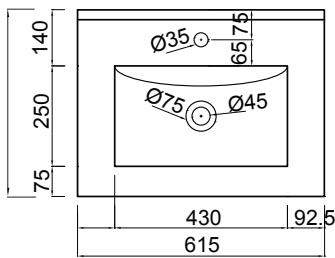

## PRODUCT CODE

Z60D2WH / Z60D2WHM

<b>Dimensions</b>	W 615	x H 518	x D 465	(mm)
<b>Finishes</b>	White Gloss Paint or Melamine.			
<b>Basin</b>	Vitreous China Top with Semi-Circle Basin			
<b>Pull Handle</b>	Chrome, Black, Chrome Box or Chrome Mini.			
<b>Profile Handle* (Upgrade)</b>	Brushed Nickel, Brushed Anthracite, Satin Brass or Matte Black.			
<b>Origin</b>	New Zealand made cabinetry.			
<b>Features</b>	<ul style="list-style-type: none"> <li>• Slim top, semi-circle basin for smooth water flow.</li> <li>• 2 Drawers with soft-close &amp; choice of handle.</li> <li>• Timber effect melamine is a low-pressure laminate.</li> <li>• The paint is polyurethane or UV based.</li> </ul>			

## TECHNICAL DRAWINGS

Top

Basin Side

Front

Side

Top Down

## NOTES

\*Additional Cost. Accessories not included. Drawing indicates the technical measurement only and is not a reflection of how the product will look. Sizes are nominal only. All drawings in millimeters. Drawings not to scale. September 2024.