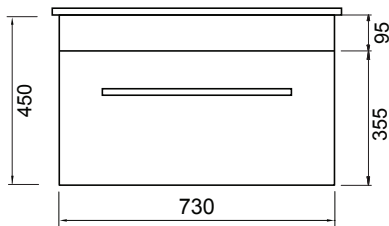

## PRODUCT CODE

Z75DWH / Z75DWHM

<b>Dimensions</b>	W 765    x H 468    x D 465    (mm)
<b>Finishes</b>	White Gloss Paint or Melamine.
<b>Basin</b>	Vitreous China Top with Semi-Circle Basin
<b>Pull Handle</b>	Chrome, Black, Chrome Box or Chrome Mini.
<b>Profile Handle*</b>	Brushed Nickel, Brushed Anthracite, Satin Brass or Matte Black.
<b>Origin</b>	New Zealand made cabinetry.
<b>Features</b>	<ul style="list-style-type: none"> <li>• Slim top, semi-circle basin for smooth water flow.</li> <li>• 1 Drawers with soft-close &amp; choice of handle.</li> <li>• Timber effect melamine is a low-pressure laminate.</li> <li>• The paint is polyurethane or UV based.</li> </ul>

## TECHNICAL DRAWINGS

Top

Basin Side

Front

Side

Top Down

## NOTES

\*Additional Cost. Accessories not included. Drawing indicates the technical measurement only and is not a reflection of how the product will look. Sizes are nominal only. All drawings in millimeters. Drawings not to scale. September 2024.