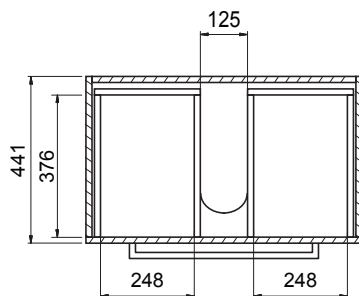

## PRODUCT CODE

Z75DWH / Z75DWHM

<b>Dimensions</b>	W 765    x H 468    x D 465    (mm)
<b>Finishes</b>	White Gloss Paint or Melamine.
<b>Basin</b>	Vitreous China Top with Semi-Circle Basin
<b>Pull Handle</b>	Chrome, Black, Chrome Box or Chrome Mini.
<b>Profile Handle*</b>	Brushed Nickel, Brushed Anthracite, Satin Brass or Matte Black.
<b>Origin</b>	New Zealand made cabinetry.
<b>Features</b>	<ul style="list-style-type: none"> <li>• Slim top, semi-circle basin for smooth water flow.</li> <li>• 1 Drawers with soft-close &amp; choice of handle.</li> <li>• Timber effect melamine is a low-pressure laminate.</li> <li>• The paint is polyurethane or UV based.</li> </ul>

## TECHNICAL DRAWINGS

Top

Basin Side

Front

Side

Top Down

## NOTES

\*Additional Cost. Accessories not included. Drawing indicates the technical measurement only and is not a reflection of how the product will look. Sizes are nominal only. All drawings in millimeters. Drawings not to scale. September 2024.