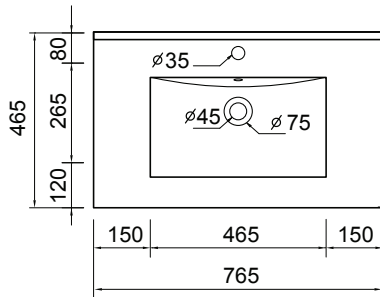

## PRODUCT CODE

Z75DWH / Z75DWHM

<b>Dimensions</b>	W 765    x H 468    x D 465    (mm)
<b>Finishes</b>	White Gloss Paint or Melamine.
<b>Basin</b>	Vitreous China Top with Semi-Circle Basin
<b>Pull Handle</b>	Chrome, Black, Chrome Box or Chrome Mini.
<b>Profile Handle*</b>	Brushed Nickel, Brushed Anthracite, Satin Brass or Matte Black.
<b>Origin</b>	New Zealand made cabinetry.
<b>Features</b>	<ul style="list-style-type: none"> <li>• Slim top, semi-circle basin for smooth water flow.</li> <li>• 1 Drawers with soft-close &amp; choice of handle.</li> <li>• Timber effect melamine is a low-pressure laminate.</li> <li>• The paint is polyurethane or UV based.</li> </ul>

## TECHNICAL DRAWINGS

Top

Basin Side

Front

Side

Top Down

## NOTES

\*Additional Cost. Accessories not included. Drawing indicates the technical measurement only and is not a reflection of how the product will look. Sizes are nominal only. All drawings in millimeters. Drawings not to scale. September 2024.