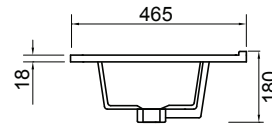

## PRODUCT CODE

Z75DWH / Z75DWHM

<b>Dimensions</b>	W 765    x H 468    x D 465    (mm)
<b>Finishes</b>	White Gloss Paint or Melamine.
<b>Basin</b>	Vitreous China Top with Semi-Circle Basin
<b>Pull Handle</b>	Chrome, Black, Chrome Box or Chrome Mini.
<b>Profile Handle*</b>	Brushed Nickel, Brushed Anthracite, Satin Brass or Matte Black.
<b>Origin</b>	New Zealand made cabinetry.
<b>Features</b>	<ul style="list-style-type: none"> <li>• Slim top, semi-circle basin for smooth water flow.</li> <li>• 1 Drawers with soft-close &amp; choice of handle.</li> <li>• Timber effect melamine is a low-pressure laminate.</li> <li>• The paint is polyurethane or UV based.</li> </ul>

## TECHNICAL DRAWINGS

Top

Basin Side

Front

Side

Top Down

## NOTES

\*Additional Cost. Accessories not included. Drawing indicates the technical measurement only and is not a reflection of how the product will look. Sizes are nominal only. All drawings in millimeters. Drawings not to scale. September 2024.