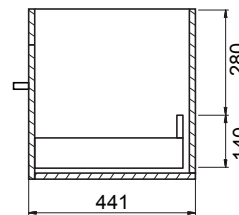

## PRODUCT CODE

Z75DWH / Z75DWHM

<b>Dimensions</b>	W 765    x H 468    x D 465    (mm)
<b>Finishes</b>	White Gloss Paint or Melamine.
<b>Basin</b>	Vitreous China Top with Semi-Circle Basin
<b>Pull Handle</b>	Chrome, Black, Chrome Box or Chrome Mini.
<b>Profile Handle*</b>	Brushed Nickel, Brushed Anthracite, Satin Brass or Matte Black.
<b>Origin</b>	New Zealand made cabinetry.
<b>Features</b>	<ul style="list-style-type: none"> <li>• Slim top, semi-circle basin for smooth water flow.</li> <li>• 1 Drawers with soft-close &amp; choice of handle.</li> <li>• Timber effect melamine is a low-pressure laminate.</li> <li>• The paint is polyurethane or UV based.</li> </ul>

## TECHNICAL DRAWINGS

Top

Basin Side

Front

Side

Top Down

## NOTES

\*Additional Cost. Accessories not included. Drawing indicates the technical measurement only and is not a reflection of how the product will look. Sizes are nominal only. All drawings in millimeters. Drawings not to scale. September 2024.