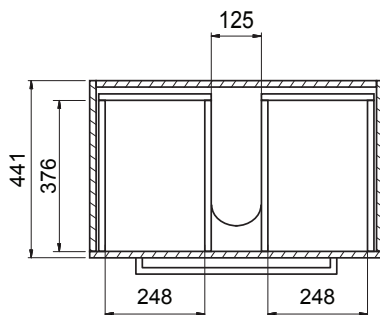

DESCRIPTION

Zara 750, 2 Drawers Floorstanding Vanity

PRODUCT CODE

Z75D2FL / Z75D2FLM

Dimensions	W 765 x H 818 x D 465 (mm)
Finishes	White Gloss Paint or Melamine.
Basin	Vitreous China Top with Semi-Circle Basin
Pull Handle	Chrome, Black, Chrome Box or Chrome Mini.
Profile Handle*	Brushed Nickel, Brushed Anthracite, Satin Brass or Matte Black.
Origin	New Zealand made cabinetry.
Features	<ul style="list-style-type: none"> • Slim top, semi-circle basin for smooth water flow. • 2 Drawers with soft-close & choice of handle. • Timber effect melamine is a low-pressure laminate. • The paint is polyurethane or UV based.

TECHNICAL DRAWINGS

Top

Basin Side

Front

Top Down

NOTES

*Additional Cost. Accessories not included. Drawing indicates the technical measurement only and is not a reflection of how the product will look. Sizes are nominal only. All drawings in millimeters. Drawings not to scale. September 2024.