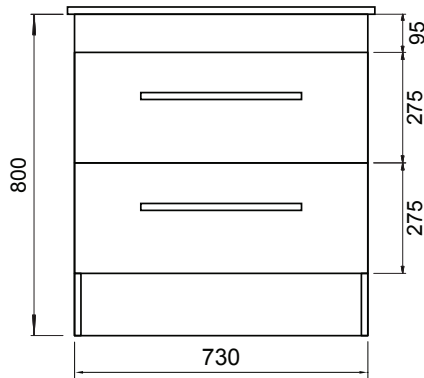

DESCRIPTION

Zara 750, 2 Drawers Floorstanding Vanity

PRODUCT CODE

Z75D2FL / Z75D2FLM

Dimensions	W 765 x H 818 x D 465 (mm)
Finishes	White Gloss Paint or Melamine.
Basin	Vitreous China Top with Semi-Circle Basin
Pull Handle	Chrome, Black, Chrome Box or Chrome Mini.
Profile Handle*	Brushed Nickel, Brushed Anthracite, Satin Brass or Matte Black.
Origin	New Zealand made cabinetry.
Features	<ul style="list-style-type: none"> • Slim top, semi-circle basin for smooth water flow. • 2 Drawers with soft-close & choice of handle. • Timber effect melamine is a low-pressure laminate. • The paint is polyurethane or UV based.

TECHNICAL DRAWINGS

Top

Basin Side

Front

Top Down

NOTES

*Additional Cost. Accessories not included. Drawing indicates the technical measurement only and is not a reflection of how the product will look. Sizes are nominal only. All drawings in millimeters. Drawings not to scale. September 2024.