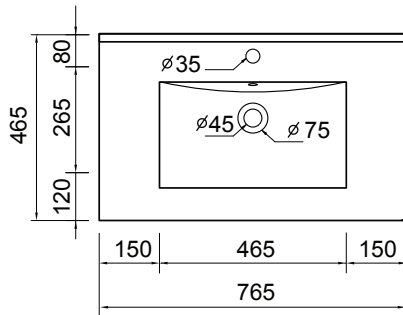

DESCRIPTION

Zara 750, 2 Drawers Floorstanding Vanity

PRODUCT CODE

Z75D2FL / Z75D2FLM

Dimensions	W 765 x H 818 x D 465 (mm)
Finishes	White Gloss Paint or Melamine.
Basin	Vitreous China Top with Semi-Circle Basin
Pull Handle	Chrome, Black, Chrome Box or Chrome Mini.
Profile Handle*	Brushed Nickel, Brushed Anthracite, Satin Brass or Matte Black.
Origin	New Zealand made cabinetry.
Features	<ul style="list-style-type: none"> • Slim top, semi-circle basin for smooth water flow. • 2 Drawers with soft-close & choice of handle. • Timber effect melamine is a low-pressure laminate. • The paint is polyurethane or UV based.

TECHNICAL DRAWINGS

Top

Basin Side

Front

Top Down

NOTES

*Additional Cost. Accessories not included. Drawing indicates the technical measurement only and is not a reflection of how the product will look. Sizes are nominal only. All drawings in millimeters. Drawings not to scale. September 2024.