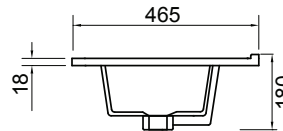

DESCRIPTION

Zara 750, 2 Drawers Floorstanding Vanity

PRODUCT CODE

Z75D2FL / Z75D2FLM

Dimensions	W 765 x H 818 x D 465 (mm)
Finishes	White Gloss Paint or Melamine.
Basin	Vitreous China Top with Semi-Circle Basin
Pull Handle	Chrome, Black, Chrome Box or Chrome Mini.
Profile Handle*	Brushed Nickel, Brushed Anthracite, Satin Brass or Matte Black.
Origin	New Zealand made cabinetry.
Features	<ul style="list-style-type: none"> • Slim top, semi-circle basin for smooth water flow. • 2 Drawers with soft-close & choice of handle. • Timber effect melamine is a low-pressure laminate. • The paint is polyurethane or UV based.

TECHNICAL DRAWINGS

Top

Basin Side

Front

Top Down

NOTES

*Additional Cost. Accessories not included. Drawing indicates the technical measurement only and is not a reflection of how the product will look. Sizes are nominal only. All drawings in millimeters. Drawings not to scale. September 2024.