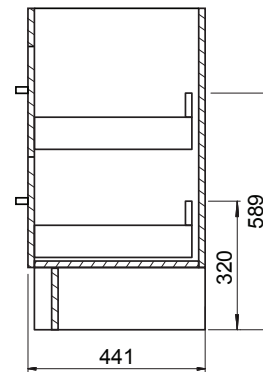

DESCRIPTION

Zara 750, 2 Drawers Floorstanding Vanity

PRODUCT CODE

Z75D2FL / Z75D2FLM

Dimensions	W 765 x H 818 x D 465 (mm)
Finishes	White Gloss Paint or Melamine.
Basin	Vitreous China Top with Semi-Circle Basin
Pull Handle	Chrome, Black, Chrome Box or Chrome Mini.
Profile Handle*	Brushed Nickel, Brushed Anthracite, Satin Brass or Matte Black.
Origin	New Zealand made cabinetry.
Features	<ul style="list-style-type: none"> • Slim top, semi-circle basin for smooth water flow. • 2 Drawers with soft-close & choice of handle. • Timber effect melamine is a low-pressure laminate. • The paint is polyurethane or UV based.

TECHNICAL DRAWINGS

Top

Basin Side

Front

Top Down

NOTES

*Additional Cost. Accessories not included. Drawing indicates the technical measurement only and is not a reflection of how the product will look. Sizes are nominal only. All drawings in millimeters. Drawings not to scale. September 2024.