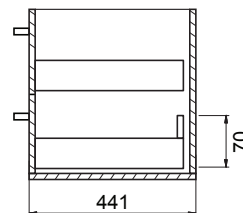

## PRODUCT CODE

Z75D2WH / Z75D2WHM

<b>Dimensions</b>	W 765 x H 518 x D 465 (mm)
<b>Finishes</b>	White Gloss Paint or Melamine.
<b>Basin</b>	Vitreous China Top with Semi-Circle Basin
<b>Pull Handle</b>	Chrome, Black, Chrome Box or Chrome Mini.
<b>Profile Handle* (Upgrade)</b>	Brushed Nickel, Brushed Anthracite, Satin Brass or Matte Black.
<b>Origin</b>	New Zealand made cabinetry.
<b>Features</b>	<ul style="list-style-type: none"> <li>• Slim top, semi-circle basin for smooth water flow.</li> <li>• 2 Drawers with soft-close &amp; choice of handle.</li> <li>• Timber effect melamine is a low-pressure laminate.</li> <li>• The paint is polyurethane or UV based.</li> </ul>

## TECHNICAL DRAWINGS

Top

Basin Side

Front

Side

Top Down

## NOTES

\*Additional Cost. Accessories not included. Drawing indicates the technical measurement only and is not a reflection of how the product will look. Sizes are nominal only. All drawings in millimeters. Drawings not to scale. September 2024.