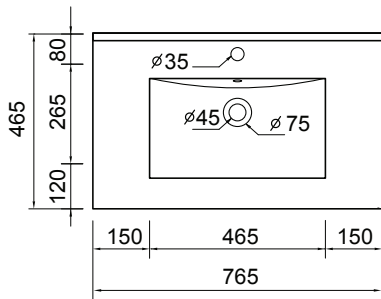

## PRODUCT CODE

Z75D2WH / Z75D2WHM

<b>Dimensions</b>	W 765 x H 518 x D 465 (mm)
<b>Finishes</b>	White Gloss Paint or Melamine.
<b>Basin</b>	Vitreous China Top with Semi-Circle Basin
<b>Pull Handle</b>	Chrome, Black, Chrome Box or Chrome Mini.
<b>Profile Handle* (Upgrade)</b>	Brushed Nickel, Brushed Anthracite, Satin Brass or Matte Black.
<b>Origin</b>	New Zealand made cabinetry.
<b>Features</b>	<ul style="list-style-type: none"> <li>• Slim top, semi-circle basin for smooth water flow.</li> <li>• 2 Drawers with soft-close &amp; choice of handle.</li> <li>• Timber effect melamine is a low-pressure laminate.</li> <li>• The paint is polyurethane or UV based.</li> </ul>

## TECHNICAL DRAWINGS

Top

Basin Side

Front

Side

Top Down

## NOTES

\*Additional Cost. Accessories not included. Drawing indicates the technical measurement only and is not a reflection of how the product will look. Sizes are nominal only. All drawings in millimeters. Drawings not to scale. September 2024.