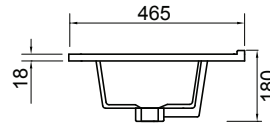

## PRODUCT CODE

Z75D2WH / Z75D2WHM

<b>Dimensions</b>	W 765 x H 518 x D 465 (mm)
<b>Finishes</b>	White Gloss Paint or Melamine.
<b>Basin</b>	Vitreous China Top with Semi-Circle Basin
<b>Pull Handle</b>	Chrome, Black, Chrome Box or Chrome Mini.
<b>Profile Handle* (Upgrade)</b>	Brushed Nickel, Brushed Anthracite, Satin Brass or Matte Black.
<b>Origin</b>	New Zealand made cabinetry.
<b>Features</b>	<ul style="list-style-type: none"> <li>• Slim top, semi-circle basin for smooth water flow.</li> <li>• 2 Drawers with soft-close &amp; choice of handle.</li> <li>• Timber effect melamine is a low-pressure laminate.</li> <li>• The paint is polyurethane or UV based.</li> </ul>

## TECHNICAL DRAWINGS

Top

Basin Side

Front

Side

Top Down

## NOTES

\*Additional Cost. Accessories not included. Drawing indicates the technical measurement only and is not a reflection of how the product will look. Sizes are nominal only. All drawings in millimeters. Drawings not to scale. September 2024.