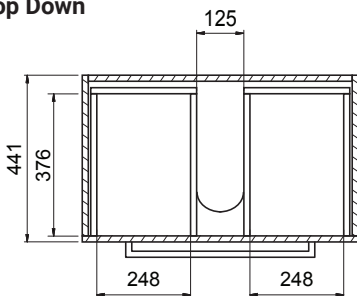

## PRODUCT CODE

Z75D2WH / Z75D2WHM

<b>Dimensions</b>	W 765 x H 518 x D 465 (mm)
<b>Finishes</b>	White Gloss Paint or Melamine.
<b>Basin</b>	Vitreous China Top with Semi-Circle Basin
<b>Pull Handle</b>	Chrome, Black, Chrome Box or Chrome Mini.
<b>Profile Handle* (Upgrade)</b>	Brushed Nickel, Brushed Anthracite, Satin Brass or Matte Black.
<b>Origin</b>	New Zealand made cabinetry.
<b>Features</b>	<ul style="list-style-type: none"> <li>• Slim top, semi-circle basin for smooth water flow.</li> <li>• 2 Drawers with soft-close &amp; choice of handle.</li> <li>• Timber effect melamine is a low-pressure laminate.</li> <li>• The paint is polyurethane or UV based.</li> </ul>

## TECHNICAL DRAWINGS

Top

Basin Side

Front

Side

Top Down

## NOTES

\*Additional Cost. Accessories not included. Drawing indicates the technical measurement only and is not a reflection of how the product will look. Sizes are nominal only. All drawings in millimeters. Drawings not to scale. September 2024.