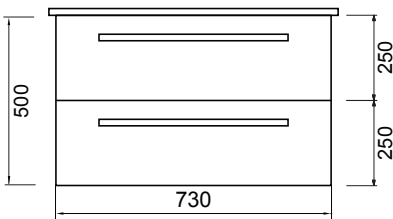

## PRODUCT CODE

Z75D2WH / Z75D2WHM

<b>Dimensions</b>	W 765 x H 518 x D 465 (mm)
<b>Finishes</b>	White Gloss Paint or Melamine.
<b>Basin</b>	Vitreous China Top with Semi-Circle Basin
<b>Pull Handle</b>	Chrome, Black, Chrome Box or Chrome Mini.
<b>Profile Handle* (Upgrade)</b>	Brushed Nickel, Brushed Anthracite, Satin Brass or Matte Black.
<b>Origin</b>	New Zealand made cabinetry.
<b>Features</b>	<ul style="list-style-type: none"> <li>• Slim top, semi-circle basin for smooth water flow.</li> <li>• 2 Drawers with soft-close &amp; choice of handle.</li> <li>• Timber effect melamine is a low-pressure laminate.</li> <li>• The paint is polyurethane or UV based.</li> </ul>

## TECHNICAL DRAWINGS

Top

Basin Side

Front

Side

Top Down

## NOTES

\*Additional Cost. Accessories not included. Drawing indicates the technical measurement only and is not a reflection of how the product will look. Sizes are nominal only. All drawings in millimeters. Drawings not to scale. September 2024.