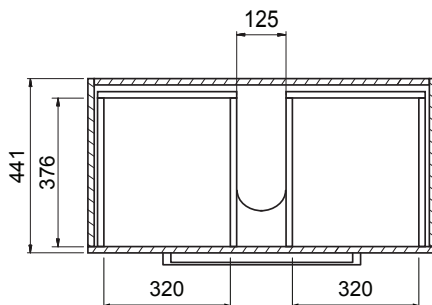

## PRODUCT CODE

Z90DWH / Z90DWHM

<b>Dimensions</b>	W 915    x H 468    x D 465    (mm)
<b>Finishes</b>	White Gloss Paint or Melamine.
<b>Basin</b>	Vitreous China Top with Semi-Circle Basin
<b>Pull Handle</b>	Chrome, Black, Chrome Box or Chrome Mini.
<b>Profile Handle*</b>	Brushed Nickel, Brushed Anthracite, Satin Brass or Matte Black.
<b>Origin</b>	New Zealand made cabinetry.
<b>Features</b>	<ul style="list-style-type: none"> <li>• Slim top, semi-circle basin for smooth water flow.</li> <li>• 1 Drawers with soft-close &amp; choice of handle.</li> <li>• Timber effect melamine is a low-pressure laminate.</li> <li>• The paint is polyurethane or UV based.</li> </ul>

## TECHNICAL DRAWINGS

Top

Basin Side

Front

Side

Top Down

## NOTES

\*Additional Cost. Accessories not included. Drawing indicates the technical measurement only and is not a reflection of how the product will look. Sizes are nominal only. All drawings in millimeters. Drawings not to scale. September 2024.