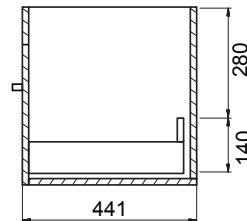

## PRODUCT CODE

Z90DWH / Z90DWHM

<b>Dimensions</b>	W 915    x H 468    x D 465    (mm)
<b>Finishes</b>	White Gloss Paint or Melamine.
<b>Basin</b>	Vitreous China Top with Semi-Circle Basin
<b>Pull Handle</b>	Chrome, Black, Chrome Box or Chrome Mini.
<b>Profile Handle*</b>	Brushed Nickel, Brushed Anthracite, Satin Brass or Matte Black.
<b>Origin</b>	New Zealand made cabinetry.
<b>Features</b>	<ul style="list-style-type: none"> <li>• Slim top, semi-circle basin for smooth water flow.</li> <li>• 1 Drawers with soft-close &amp; choice of handle.</li> <li>• Timber effect melamine is a low-pressure laminate.</li> <li>• The paint is polyurethane or UV based.</li> </ul>

## TECHNICAL DRAWINGS

Top

Basin Side

Front

Side

Top Down

## NOTES

\*Additional Cost. Accessories not included. Drawing indicates the technical measurement only and is not a reflection of how the product will look. Sizes are nominal only. All drawings in millimeters. Drawings not to scale. September 2024.