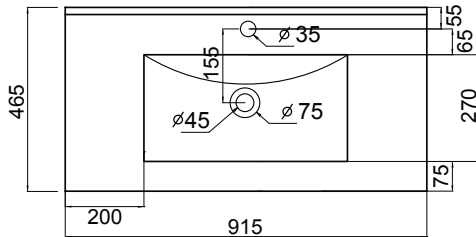

## DESCRIPTION

Zara 900, 1 Drawer Wall-Hung Vanity

## PRODUCT CODE

Z90DWH / Z90DWHM

<b>Dimensions</b>	W 915    x H 468    x D 465    (mm)
<b>Finishes</b>	White Gloss Paint or Melamine.
<b>Basin</b>	Vitreous China Top with Semi-Circle Basin
<b>Pull Handle</b>	Chrome, Black, Chrome Box or Chrome Mini.
<b>Profile Handle*</b>	Brushed Nickel, Brushed Anthracite, Satin Brass or Matte Black.
<b>Origin</b>	New Zealand made cabinetry.
<b>Features</b>	<ul style="list-style-type: none"> <li>• Slim top, semi-circle basin for smooth water flow.</li> <li>• 1 Drawers with soft-close &amp; choice of handle.</li> <li>• Timber effect melamine is a low-pressure laminate.</li> <li>• The paint is polyurethane or UV based.</li> </ul>

## TECHNICAL DRAWINGS

Top

Basin Side

Front

Side

Top Down

## NOTES

\*Additional Cost. Accessories not included. Drawing indicates the technical measurement only and is not a reflection of how the product will look. Sizes are nominal only. All drawings in millimeters. Drawings not to scale. September 2024.