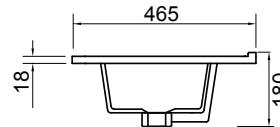

## PRODUCT CODE

Z90DWH / Z90DWHM

<b>Dimensions</b>	W 915    x H 468    x D 465    (mm)
<b>Finishes</b>	White Gloss Paint or Melamine.
<b>Basin</b>	Vitreous China Top with Semi-Circle Basin
<b>Pull Handle</b>	Chrome, Black, Chrome Box or Chrome Mini.
<b>Profile Handle*</b>	Brushed Nickel, Brushed Anthracite, Satin Brass or Matte Black.
<b>Origin</b>	New Zealand made cabinetry.
<b>Features</b>	<ul style="list-style-type: none"> <li>• Slim top, semi-circle basin for smooth water flow.</li> <li>• 1 Drawers with soft-close &amp; choice of handle.</li> <li>• Timber effect melamine is a low-pressure laminate.</li> <li>• The paint is polyurethane or UV based.</li> </ul>

## TECHNICAL DRAWINGS

Top

Basin Side

Front

Side

Top Down

## NOTES

\*Additional Cost. Accessories not included. Drawing indicates the technical measurement only and is not a reflection of how the product will look. Sizes are nominal only. All drawings in millimeters. Drawings not to scale. September 2024.