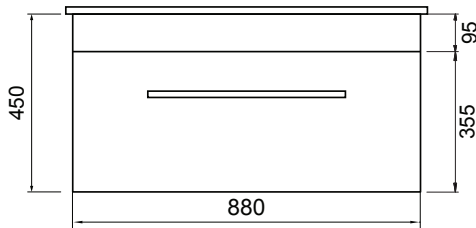

## PRODUCT CODE

Z90DWH / Z90DWHM

<b>Dimensions</b>	W 915    x H 468    x D 465    (mm)
<b>Finishes</b>	White Gloss Paint or Melamine.
<b>Basin</b>	Vitreous China Top with Semi-Circle Basin
<b>Pull Handle</b>	Chrome, Black, Chrome Box or Chrome Mini.
<b>Profile Handle*</b>	Brushed Nickel, Brushed Anthracite, Satin Brass or Matte Black.
<b>Origin</b>	New Zealand made cabinetry.
<b>Features</b>	<ul style="list-style-type: none"> <li>• Slim top, semi-circle basin for smooth water flow.</li> <li>• 1 Drawers with soft-close &amp; choice of handle.</li> <li>• Timber effect melamine is a low-pressure laminate.</li> <li>• The paint is polyurethane or UV based.</li> </ul>

## TECHNICAL DRAWINGS

Top

Basin Side

Front

Side

Top Down

## NOTES

\*Additional Cost. Accessories not included. Drawing indicates the technical measurement only and is not a reflection of how the product will look. Sizes are nominal only. All drawings in millimeters. Drawings not to scale. September 2024.