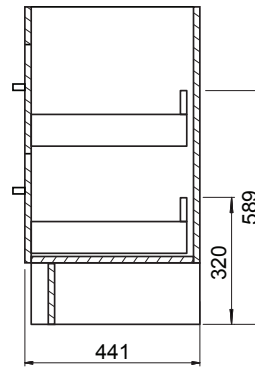

DESCRIPTION

Zara 900, 2 Drawers Floorstanding Vanity

PRODUCT CODE

Z90D2FL / Z90D2FLM

Dimensions	W 915 x H 818 x D 465 (mm)
Finishes	White Gloss Paint or Melamine.
Basin	Vitreous China Top with Semi-Circle Basin
Pull Handle	Chrome, Black, Chrome Box or Chrome Mini.
Profile Handle*	Brushed Nickel, Brushed Anthracite, Satin Brass or Matte Black.
Origin	New Zealand made cabinetry.
Features	<ul style="list-style-type: none"> • Slim top, semi-circle basin for smooth water flow. • 2 Drawers with soft-close & choice of handle. • Timber effect melamine is a low-pressure laminate. • The paint is polyurethane or UV based.

TECHNICAL DRAWINGS

Top

Basin Side

Front

Top Down

NOTES

*Additional Cost. Accessories not included. Drawing indicates the technical measurement only and is not a reflection of how the product will look. Sizes are nominal only. All drawings in millimeters. Drawings not to scale. September 2024.