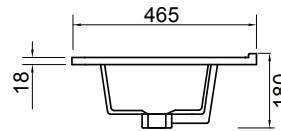

DESCRIPTION

Zara 900, 2 Drawers Floorstanding Vanity

PRODUCT CODE

Z90D2FL / Z90D2FLM

Dimensions	W 915 x H 818 x D 465 (mm)
Finishes	White Gloss Paint or Melamine.
Basin	Vitreous China Top with Semi-Circle Basin
Pull Handle	Chrome, Black, Chrome Box or Chrome Mini.
Profile Handle*	Brushed Nickel, Brushed Anthracite, Satin Brass or Matte Black.
Origin	New Zealand made cabinetry.
Features	<ul style="list-style-type: none"> • Slim top, semi-circle basin for smooth water flow. • 2 Drawers with soft-close & choice of handle. • Timber effect melamine is a low-pressure laminate. • The paint is polyurethane or UV based.

TECHNICAL DRAWINGS

Top

Basin Side

Front

Top Down

NOTES

*Additional Cost. Accessories not included. Drawing indicates the technical measurement only and is not a reflection of how the product will look. Sizes are nominal only. All drawings in millimeters. Drawings not to scale. September 2024.