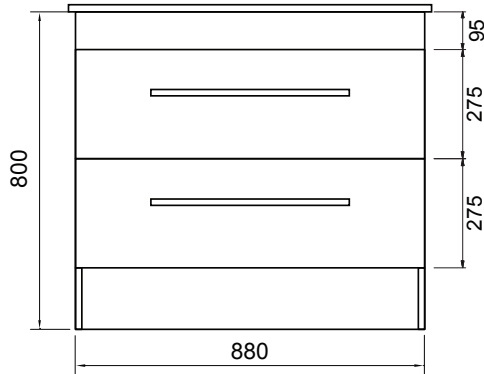

DESCRIPTION

Zara 900, 2 Drawers Floorstanding Vanity

PRODUCT CODE

Z90D2FL / Z90D2FLM

Dimensions	W 915 x H 818 x D 465 (mm)
Finishes	White Gloss Paint or Melamine.
Basin	Vitreous China Top with Semi-Circle Basin
Pull Handle	Chrome, Black, Chrome Box or Chrome Mini.
Profile Handle*	Brushed Nickel, Brushed Anthracite, Satin Brass or Matte Black.
Origin	New Zealand made cabinetry.
Features	<ul style="list-style-type: none"> • Slim top, semi-circle basin for smooth water flow. • 2 Drawers with soft-close & choice of handle. • Timber effect melamine is a low-pressure laminate. • The paint is polyurethane or UV based.

TECHNICAL DRAWINGS

Top

Basin Side

Front

Top Down

NOTES

*Additional Cost. Accessories not included. Drawing indicates the technical measurement only and is not a reflection of how the product will look. Sizes are nominal only. All drawings in millimeters. Drawings not to scale. September 2024.