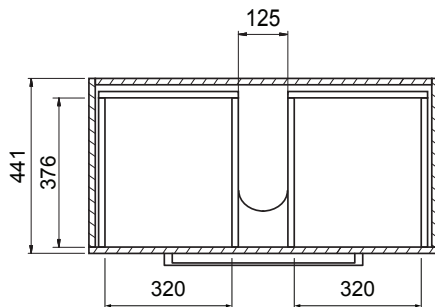

DESCRIPTION

Zara 900, 2 Drawers Floorstanding Vanity

PRODUCT CODE

Z90D2FL / Z90D2FLM

Dimensions	W 915 x H 818 x D 465 (mm)
Finishes	White Gloss Paint or Melamine.
Basin	Vitreous China Top with Semi-Circle Basin
Pull Handle	Chrome, Black, Chrome Box or Chrome Mini.
Profile Handle*	Brushed Nickel, Brushed Anthracite, Satin Brass or Matte Black.
Origin	New Zealand made cabinetry.
Features	<ul style="list-style-type: none"> • Slim top, semi-circle basin for smooth water flow. • 2 Drawers with soft-close & choice of handle. • Timber effect melamine is a low-pressure laminate. • The paint is polyurethane or UV based.

TECHNICAL DRAWINGS

Top

Basin Side

Front

Top Down

NOTES

*Additional Cost. Accessories not included. Drawing indicates the technical measurement only and is not a reflection of how the product will look. Sizes are nominal only. All drawings in millimeters. Drawings not to scale. September 2024.