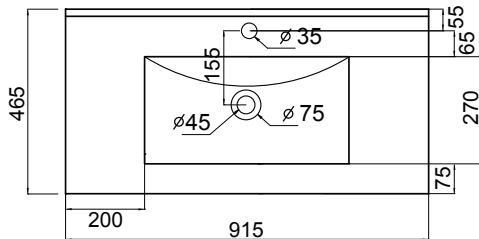

DESCRIPTION

Zara 900, 2 Drawers Floorstanding Vanity

PRODUCT CODE

Z90D2FL / Z90D2FLM

Dimensions	W 915 x H 818 x D 465 (mm)
Finishes	White Gloss Paint or Melamine.
Basin	Vitreous China Top with Semi-Circle Basin
Pull Handle	Chrome, Black, Chrome Box or Chrome Mini.
Profile Handle*	Brushed Nickel, Brushed Anthracite, Satin Brass or Matte Black.
Origin	New Zealand made cabinetry.
Features	<ul style="list-style-type: none"> • Slim top, semi-circle basin for smooth water flow. • 2 Drawers with soft-close & choice of handle. • Timber effect melamine is a low-pressure laminate. • The paint is polyurethane or UV based.

TECHNICAL DRAWINGS

Top

Basin Side

Front

Top Down

NOTES

*Additional Cost. Accessories not included. Drawing indicates the technical measurement only and is not a reflection of how the product will look. Sizes are nominal only. All drawings in millimeters. Drawings not to scale. September 2024.