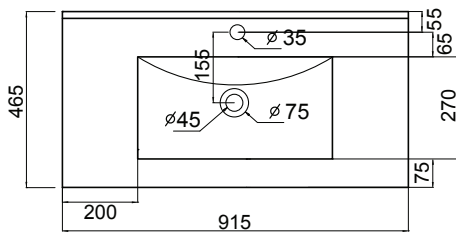

DESCRIPTION

Zara 900, 2 Drawer Wall-Hung Vanity

PRODUCT CODE

Z90D2WH / Z90D2WHM

Dimensions	W 915	x H 518	x D 465	(mm)
Finishes	White Gloss Paint or Melamine.			
Basin	Vitreous China Top with Semi-Circle Basin			
Pull Handle	Chrome, Black, Chrome Box or Chrome Mini.			
Profile Handle* (Upgrade)	Brushed Nickel, Brushed Anthracite, Satin Brass or Matte Black.			
Origin	New Zealand made cabinetry.			
Features	<ul style="list-style-type: none"> • Slim top, semi-circle basin for smooth water flow. • 2 Drawers with soft-close & choice of handle. • Timber effect melamine is a low-pressure laminate. • The paint is polyurethane or UV based. 			

TECHNICAL DRAWINGS

Top

Basin Side

Front

Side

Top Down

NOTES

*Additional Cost. Accessories not included. Drawing indicates the technical measurement only and is not a reflection of how the product will look. Sizes are nominal only. All drawings in millimeters. Drawings not to scale. September 2024.