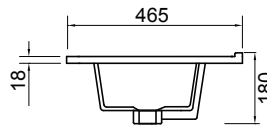

DESCRIPTION

Zara 900, 2 Drawer Wall-Hung Vanity

PRODUCT CODE

Z90D2WH / Z90D2WHM

Dimensions	W 915	x H 518	x D 465	(mm)
Finishes	White Gloss Paint or Melamine.			
Basin	Vitreous China Top with Semi-Circle Basin			
Pull Handle	Chrome, Black, Chrome Box or Chrome Mini.			
Profile Handle* (Upgrade)	Brushed Nickel, Brushed Anthracite, Satin Brass or Matte Black.			
Origin	New Zealand made cabinetry.			
Features	<ul style="list-style-type: none"> • Slim top, semi-circle basin for smooth water flow. • 2 Drawers with soft-close & choice of handle. • Timber effect melamine is a low-pressure laminate. • The paint is polyurethane or UV based. 			

TECHNICAL DRAWINGS

Top

Basin Side

Front

Side

Top Down

NOTES

*Additional Cost. Accessories not included. Drawing indicates the technical measurement only and is not a reflection of how the product will look. Sizes are nominal only. All drawings in millimeters. Drawings not to scale. September 2024.