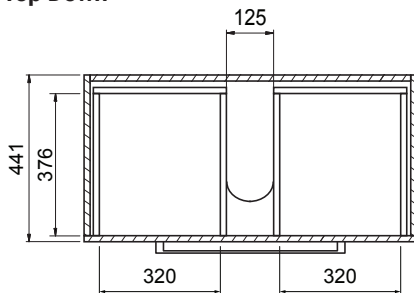

DESCRIPTION

Zara 900, 2 Drawer Wall-Hung Vanity

PRODUCT CODE

Z90D2WH / Z90D2WHM

Dimensions	W 915	x H 518	x D 465	(mm)
Finishes	White Gloss Paint or Melamine.			
Basin	Vitreous China Top with Semi-Circle Basin			
Pull Handle	Chrome, Black, Chrome Box or Chrome Mini.			
Profile Handle* (Upgrade)	Brushed Nickel, Brushed Anthracite, Satin Brass or Matte Black.			
Origin	New Zealand made cabinetry.			
Features	<ul style="list-style-type: none"> • Slim top, semi-circle basin for smooth water flow. • 2 Drawers with soft-close & choice of handle. • Timber effect melamine is a low-pressure laminate. • The paint is polyurethane or UV based. 			

TECHNICAL DRAWINGS

Top

Basin Side

Front

Side

Top Down

NOTES

*Additional Cost. Accessories not included. Drawing indicates the technical measurement only and is not a reflection of how the product will look. Sizes are nominal only. All drawings in millimeters. Drawings not to scale. September 2024.