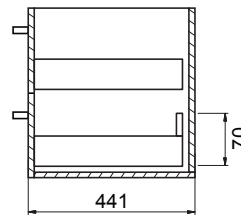

DESCRIPTION

Zara 900, 2 Drawer Wall-Hung Vanity

PRODUCT CODE

Z90D2WH / Z90D2WHM

Dimensions	W 915	x H 518	x D 465	(mm)
Finishes	White Gloss Paint or Melamine.			
Basin	Vitreous China Top with Semi-Circle Basin			
Pull Handle	Chrome, Black, Chrome Box or Chrome Mini.			
Profile Handle* (Upgrade)	Brushed Nickel, Brushed Anthracite, Satin Brass or Matte Black.			
Origin	New Zealand made cabinetry.			
Features	<ul style="list-style-type: none"> • Slim top, semi-circle basin for smooth water flow. • 2 Drawers with soft-close & choice of handle. • Timber effect melamine is a low-pressure laminate. • The paint is polyurethane or UV based. 			

TECHNICAL DRAWINGS

Top

Basin Side

Front

Side

Top Down

NOTES

*Additional Cost. Accessories not included. Drawing indicates the technical measurement only and is not a reflection of how the product will look. Sizes are nominal only. All drawings in millimeters. Drawings not to scale. September 2024.