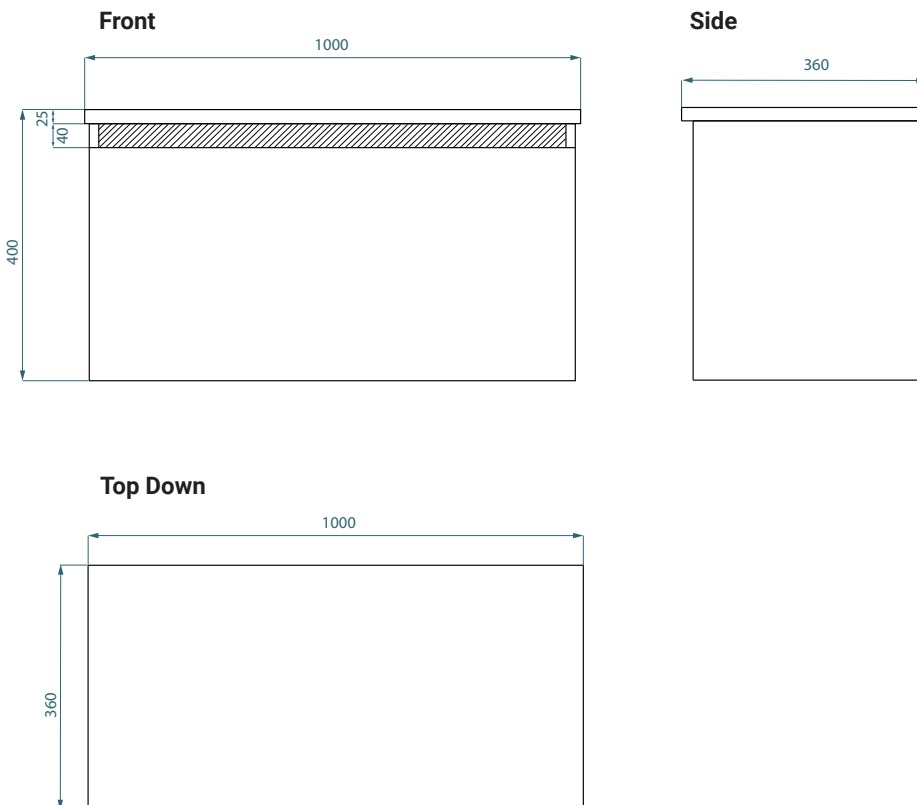

## DESCRIPTION

Zero Slim 1000, 1 Drawer Wall-Hung Vanity

## PRODUCT CODE

ZES100DWH / ZES100DWHHT / ZES100DWHCC

<b>Dimensions</b>	W 1000 x H 400 x D 360 (mm)
<b>Finishes</b>	White Gloss Paint, Custom Colour Paint (Gloss or Matte) or Timber Veneer Finish
<b>Kordura</b>	Standard (White) or Colour*
<b>Handleless</b>	45° Profile Handleless Design
<b>Basin</b>	Choice of Petite Basin**
<b>Origin</b>	New Zealand Made Cabinetry
<b>Features</b>	<ul style="list-style-type: none"><li>• 1 Drawer</li><li>• Wall-Hung</li><li>• Slim 360mm Depth</li><li>• See website for all Basins &amp; Finishes</li></ul>

## TECHNICAL DRAWINGS

## NOTES

\*Additional Cost. Kordura top (H 25mm). Accessories not included. Drawing indicates the technical measurement only and is not a reflection of how the product will look. Sizes are nominal only. All drawings in millimeters. Drawings not to scale. \*\*Taps should be wall-hung or offset configuration to allow sufficient space for the basin. Refer to specification sheets for details on top and basin sizes. April 2025.