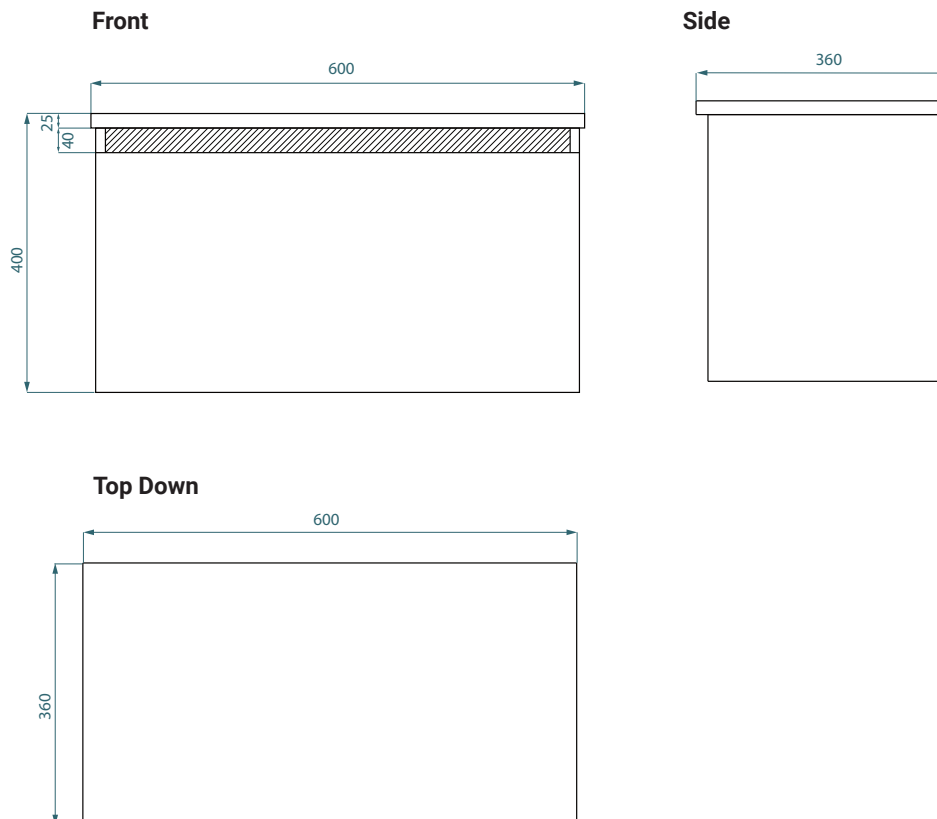

## DESCRIPTION

Zero Slim 600, 1 Drawer Wall-Hung Vanity

## PRODUCT CODE

ZES60DWH / ZES60DWHT / ZES60DWHCC

<b>Dimensions</b>	W 600 x H 400 x D 360 (mm)
<b>Finishes</b>	White Gloss Paint, Custom Colour Paint (Gloss or Matte) or Timber Veneer Finish
<b>Kordura</b>	Standard (White) or Colour*
<b>Handleless</b>	45° Profile Handleless Design
<b>Basin</b>	Choice of Petite Basin**
<b>Origin</b>	New Zealand Made Cabinetry
<b>Features</b>	<ul style="list-style-type: none"><li>• 1 Drawer</li><li>• Wall-Hung</li><li>• Slim 360mm Depth</li><li>• See website for all Basins &amp; Finishes</li></ul>

## TECHNICAL DRAWINGS

## NOTES

\*Additional Cost. Kordura top (H 25mm). Accessories not included. Drawing indicates the technical measurement only and is not a reflection of how the product will look. Sizes are nominal only. All drawings in millimeters. Drawings not to scale. \*\*Taps should be wall-hung or offset configuration to allow sufficient space for the basin. Refer to specification sheets for details on top and basin sizes. April 2025.