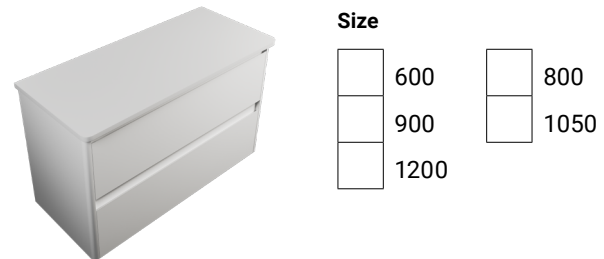

vcbc
Michel César

Date: _____

Order Number: _____

Merchant: _____

Consultant: _____

STEP 1. CONFIGURATION & KORDURA TOP WITH BASIN/S

WALL HUNG, ONE DRAWER, SINGLE BASIN

WALL HUNG, TWO DRAWERS, SINGLE BASIN