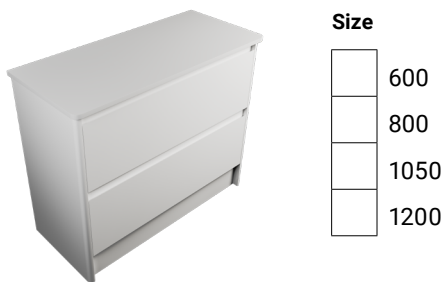

FLOOR STANDING, TWO DRAWERS, SINGLE BASIN