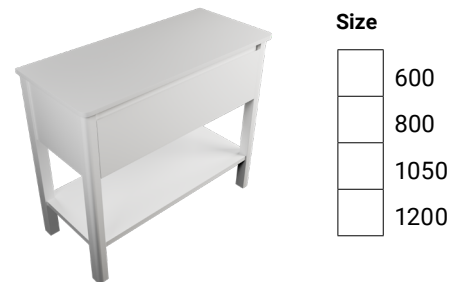

WALL HUNG, TWO DRAWERS SIDE BY SIDE

WALL HUNG, FOUR DRAWERS

FLOOR STANDING, TWO DRAWERS, SINGLE BASIN

WASHSTAND, ONE DRAWER, SINGLE BASIN

OPTIONAL ADD ON:

Under Vanity LED Lighting

NB. Only compatible with wall hung vanities.