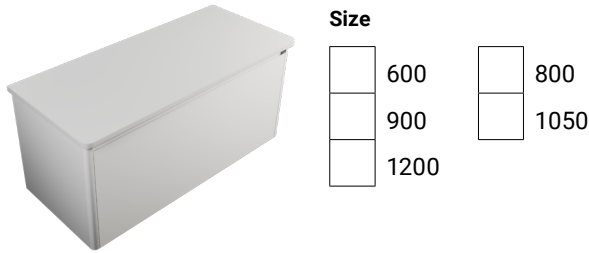

vcbc
Michel César

Date: _____

Order Number: _____

Merchant: _____

Consultant: _____

STEP 1. CONFIGURATION & KORDURA TOP WITH BASIN/S

WALL HUNG, ONE DRAWER, SINGLE BASIN

WALL HUNG, TWO DRAWERS, SINGLE BASIN