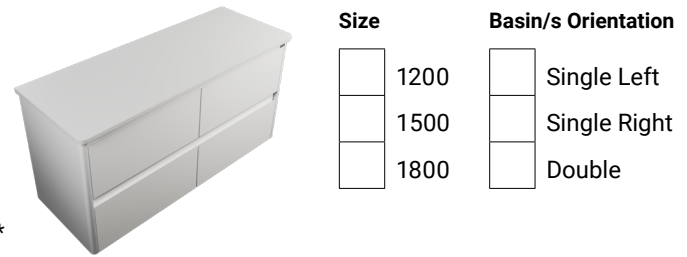

WALL HUNG, FOUR DRAWERS