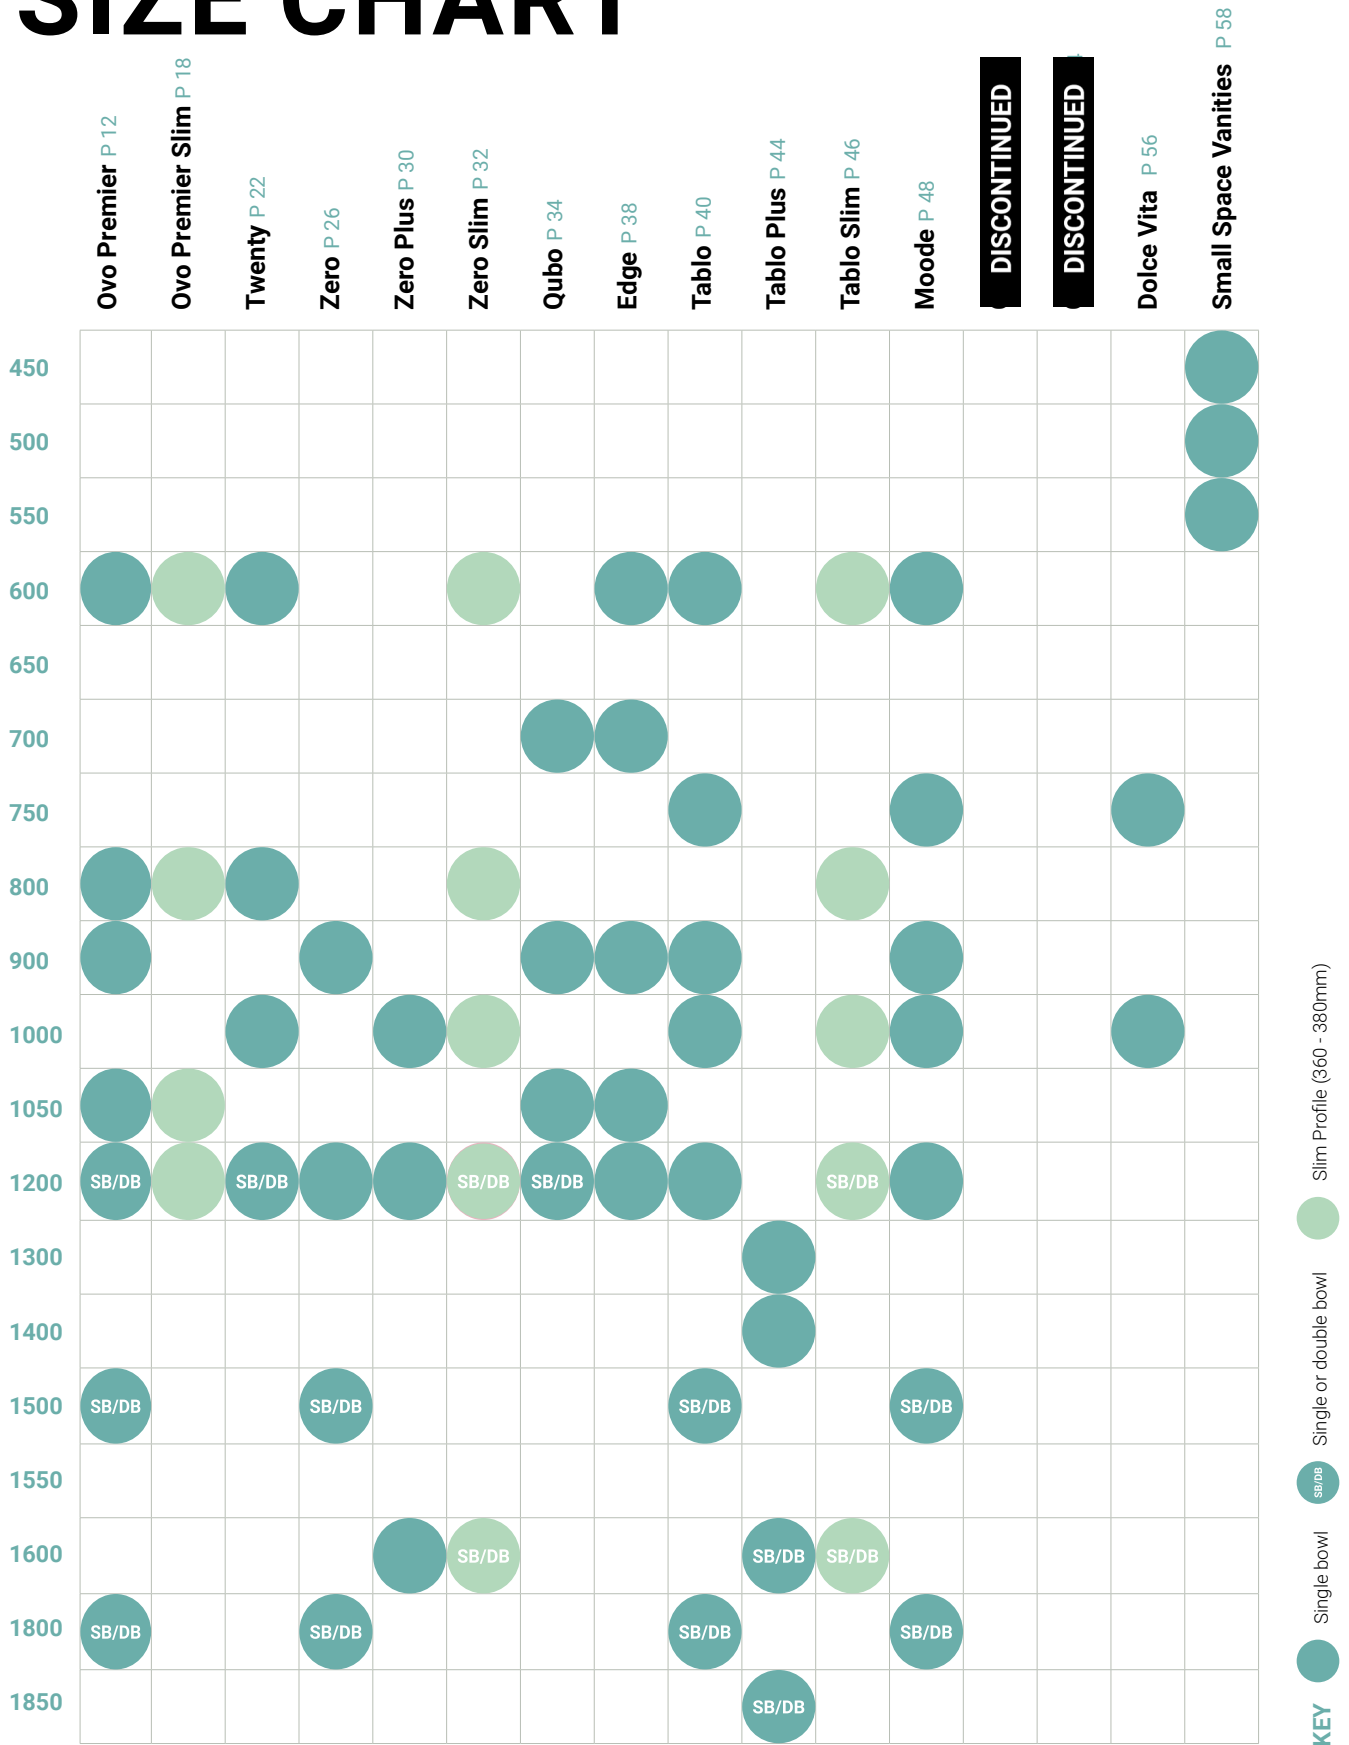

Colour Your Space

with bathco.co.nz

*Metallic finish available on request, Some vanity ranges may stipulate a specific finish only.

VANITY SIZE CHART

NOTE: Sizes are nominal. Please refer to product specification sheets online for more accurate measurements.