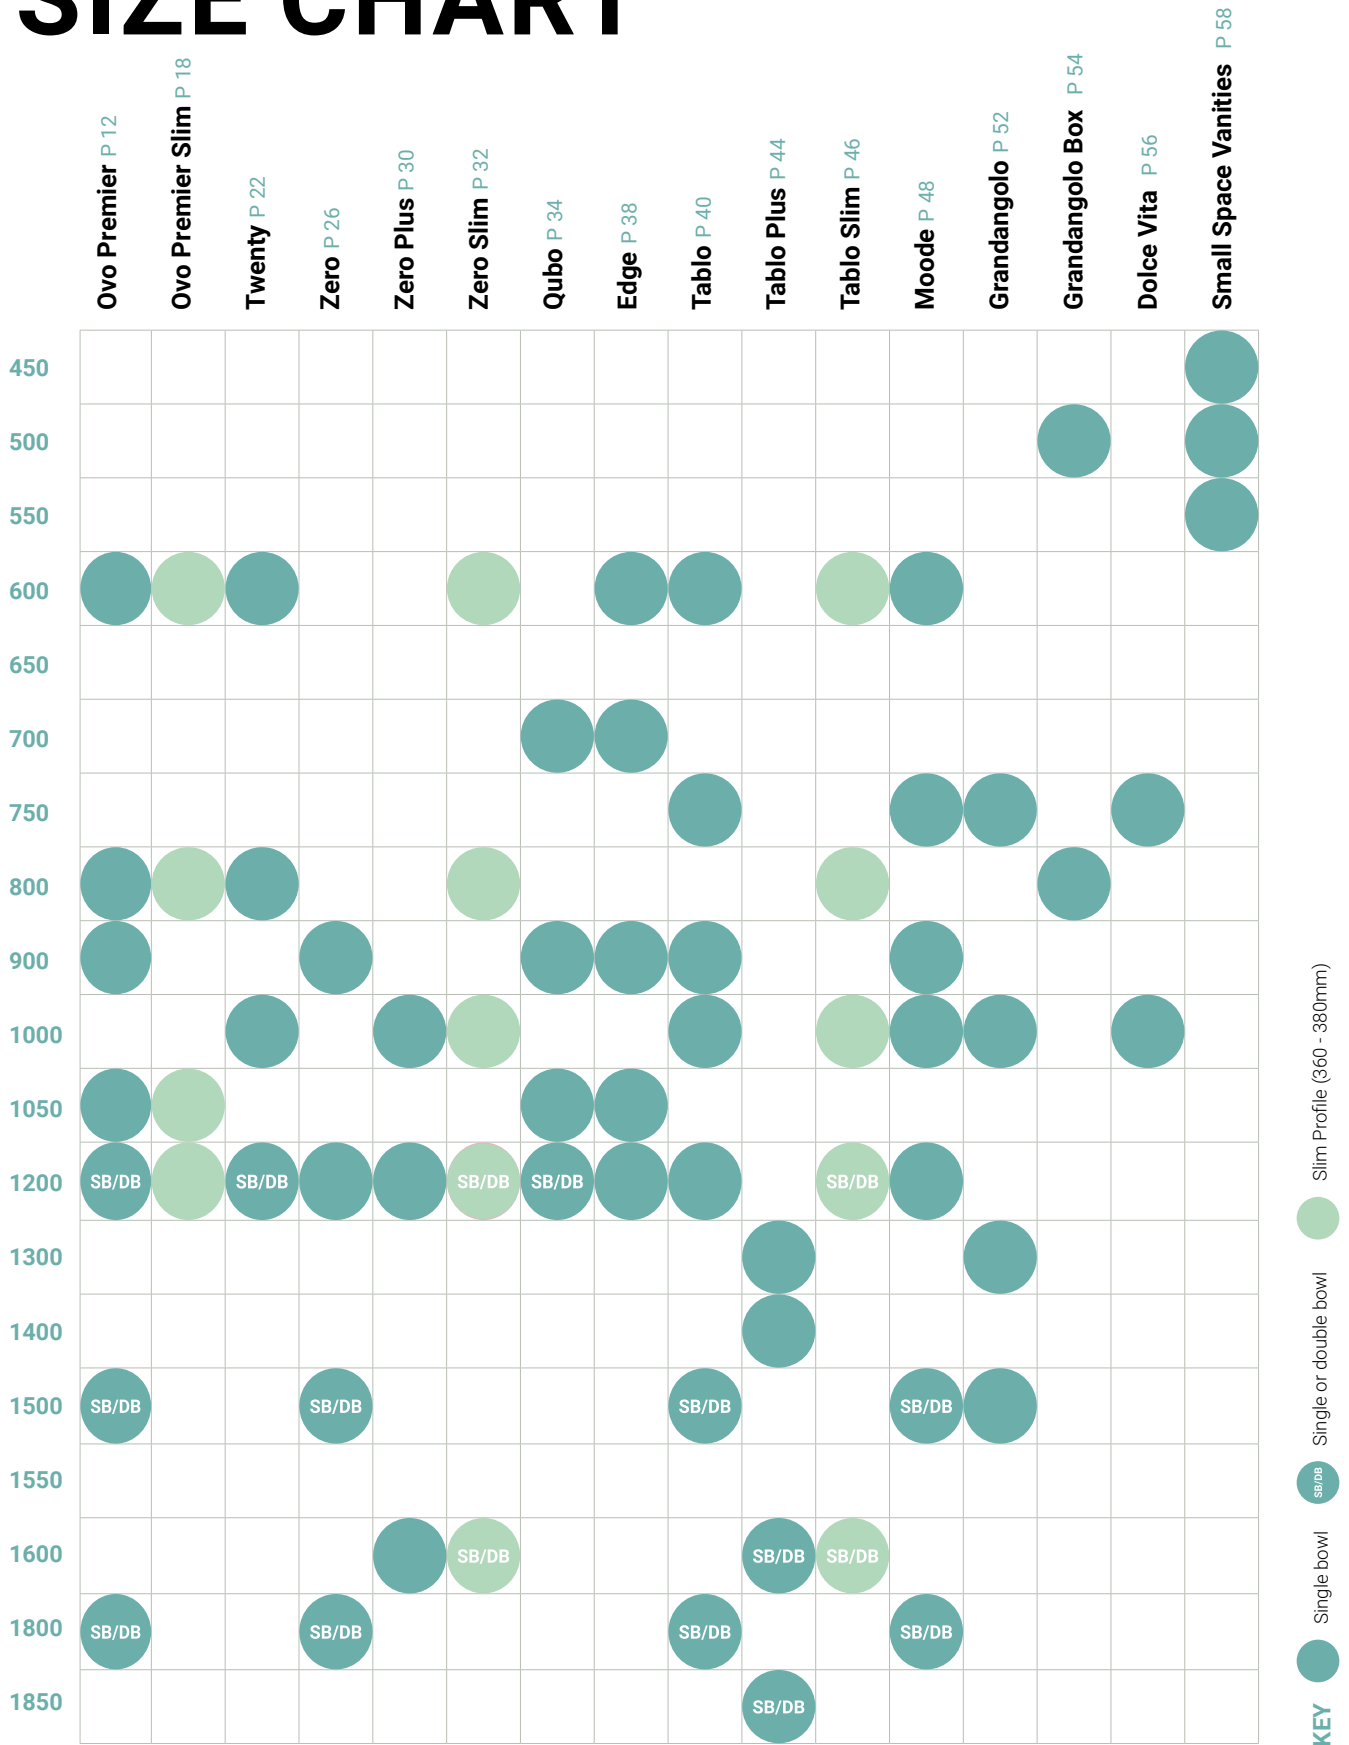

Colour Your Space

with bathco.co.nz

Learn More

*Metallic finish available on request. Some vanity ranges may stipulate a specific finish only.

VANITY SIZE CHART

NOTE: Sizes are nominal. Please refer to product specification sheets online for more accurate measurements.