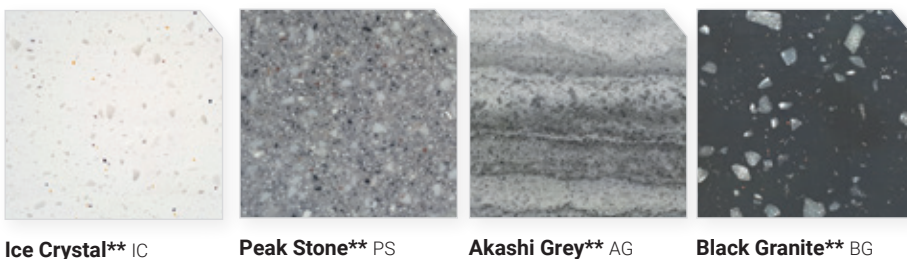

Important

Bath Co cannot guarantee colour accuracy of Custom Colours or our finishes represented in catalogues, websites and other marketing material. For most accurate representation, view physical colour swatches at paint manufacturers and our signature finishes at Bath Co showrooms, or stockists.