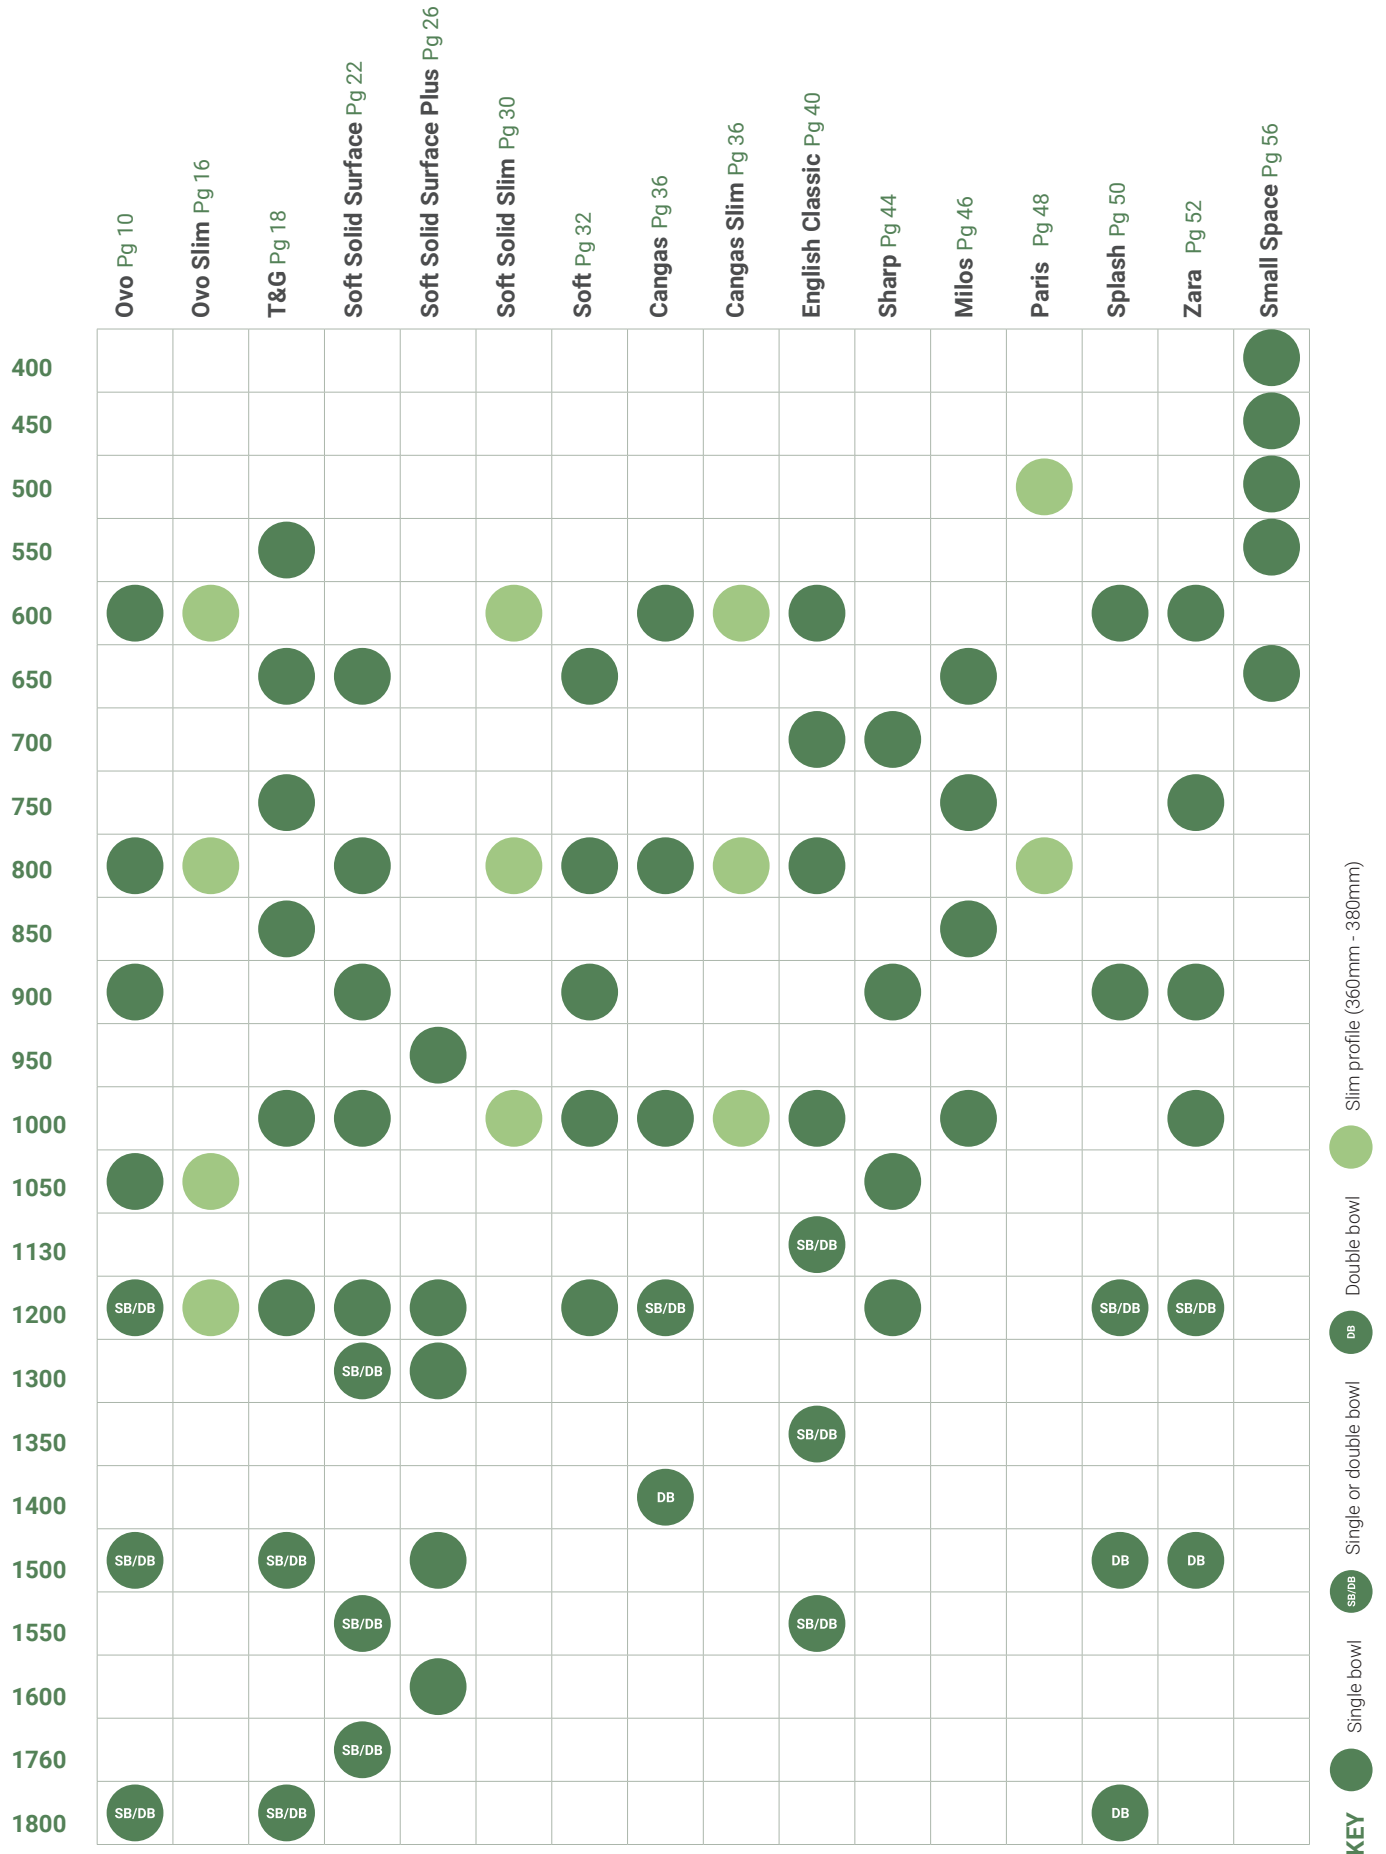

Vanity Sizes

All measurements are represented in mm. Configurations that can be both a single or double bowl option may require the single bowl option to be offset - see vanity specs for details.