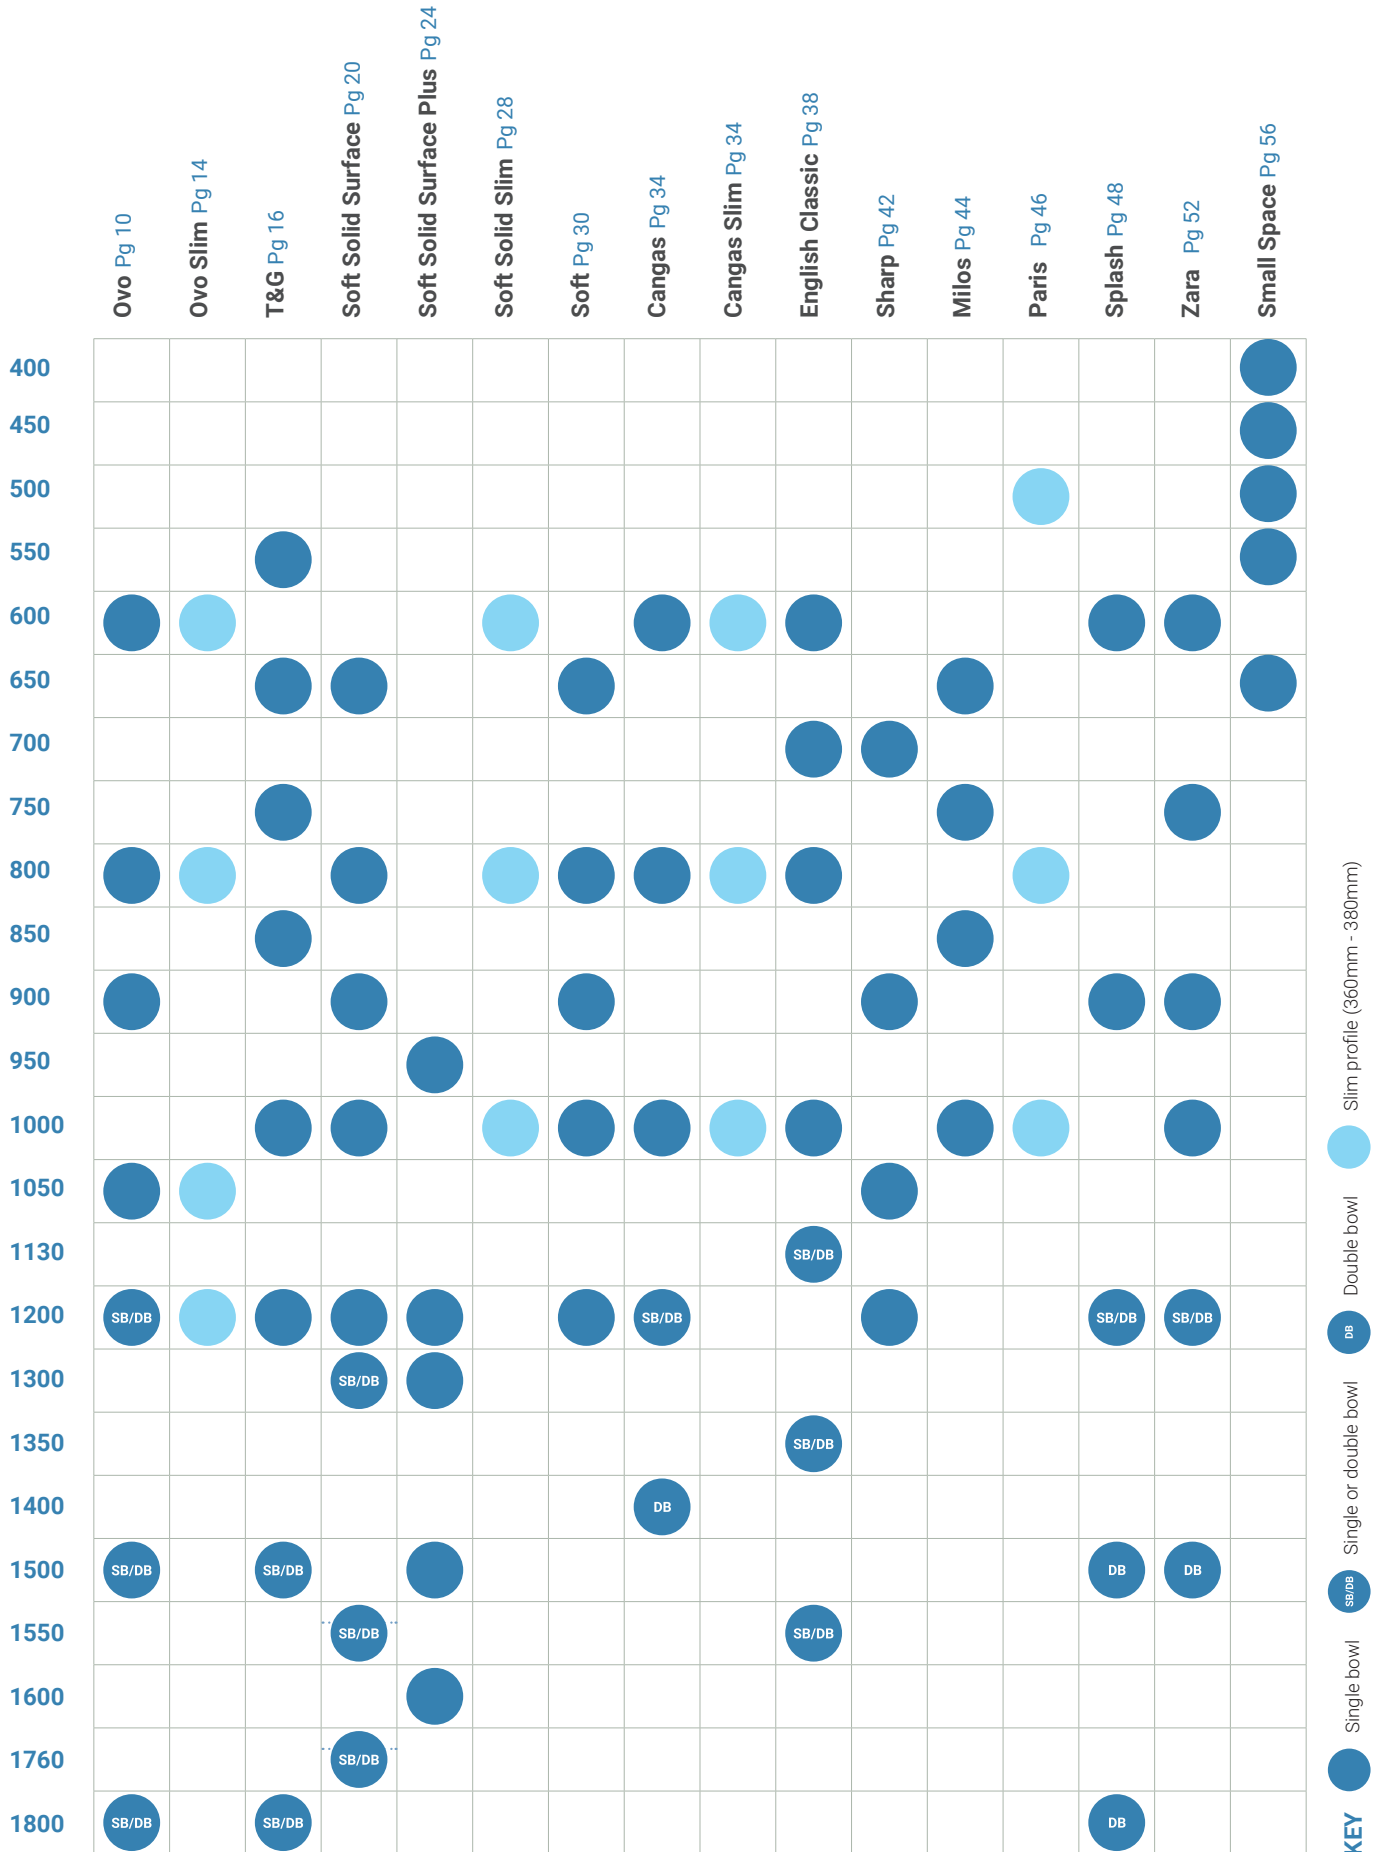

Vanity Sizes

All measurements are represented in mm. Configurations that can be both a single or double bowl option may require the single bowl option to be offset - see vanity specs for details.