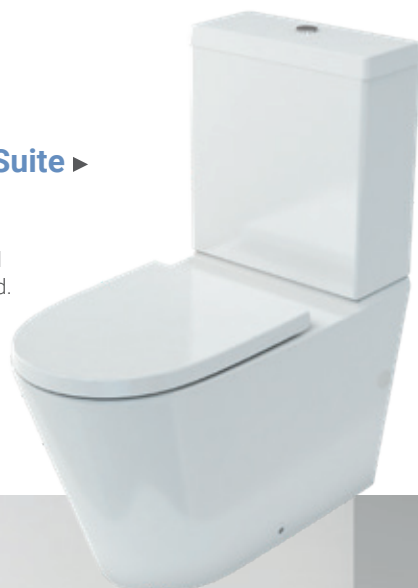

Sphere Back-To-Wall Suite ▶

SPH-351

Sphere Easy Height Rimless Back-To-Wall Toilet Suite with Dual Flush Cistern, Soft Close Seat & Lid.

4 Star WELS Rating

NB: Top/back inlet cistern.