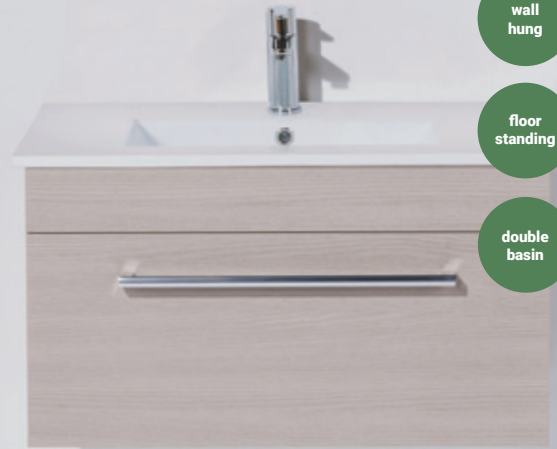

china basin

multi sizes

wall hung

floor standing

double basin

Featuring a slim China basin with a semi-circle bowl, ensuring water flows smoothly. The streamlined drawers and sleek handles, make Zara the perfect minimalist vanity.