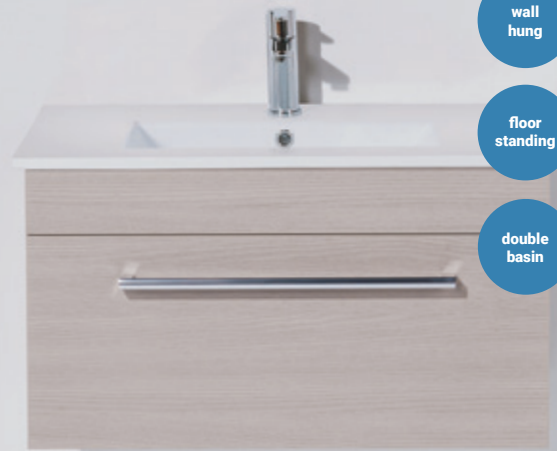

china basin

multi sizes

wall hung

floor standing

double basin

Featuring a slim China basin with a semi-circle bowl, ensuring water flows smoothly. The streamlined drawers and sleek handles, make Zara the perfect minimalist vanity.