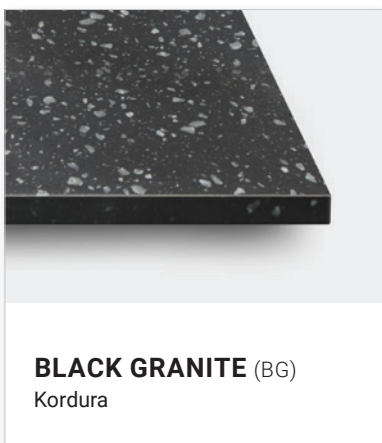

BATH/ CO/

KORDURA BENCHTOPS/