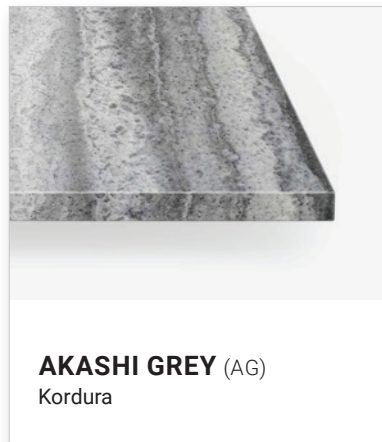

BATH/ CO/

KORDURA BENCHTOPS/