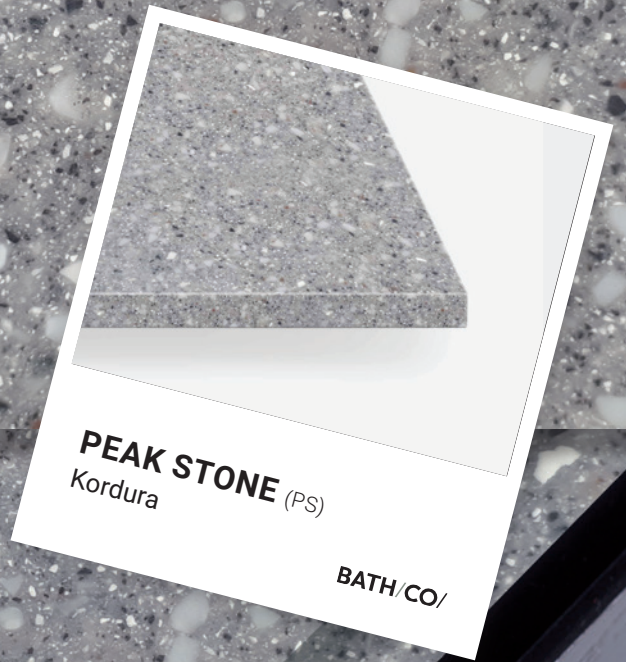

BATH/ CO/

KORDURA BENCHTOPS\