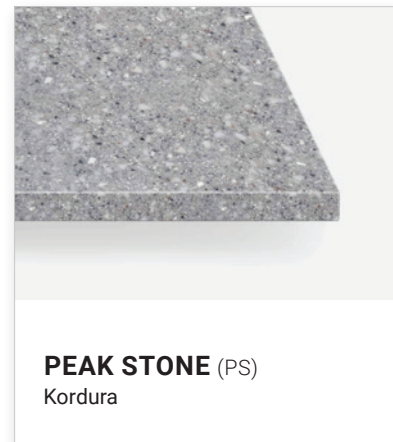

BATH/ CO/

KORDURA BENCHTOPS/