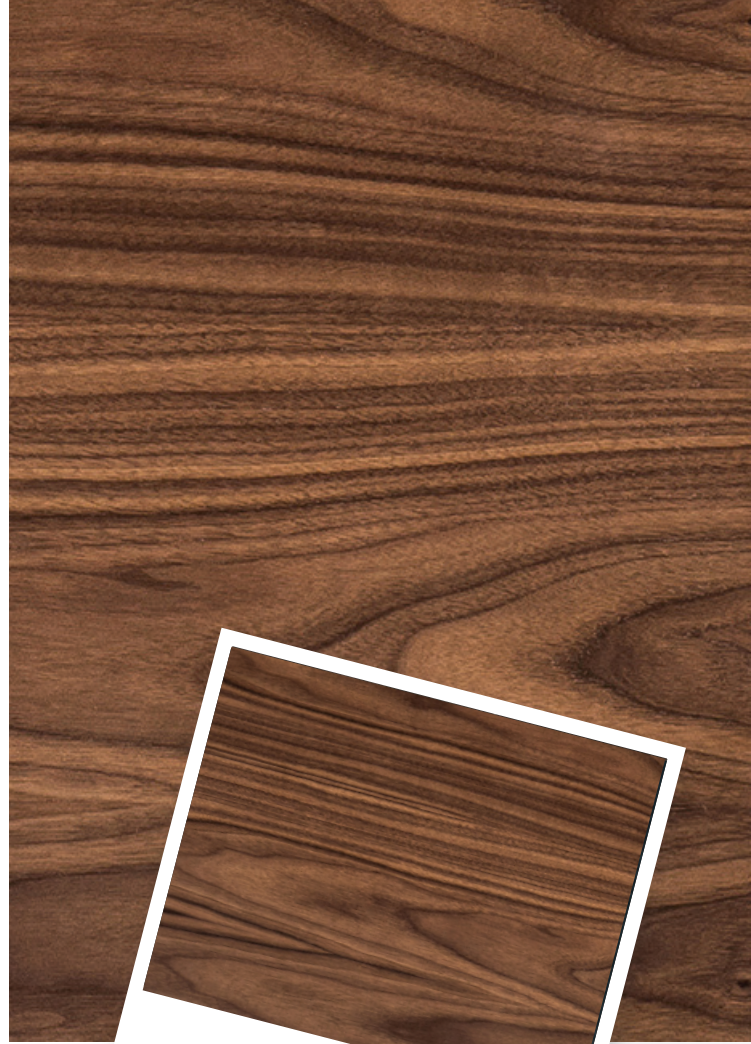

BATH/ CO/

TIMBER VENEER FINISHES /