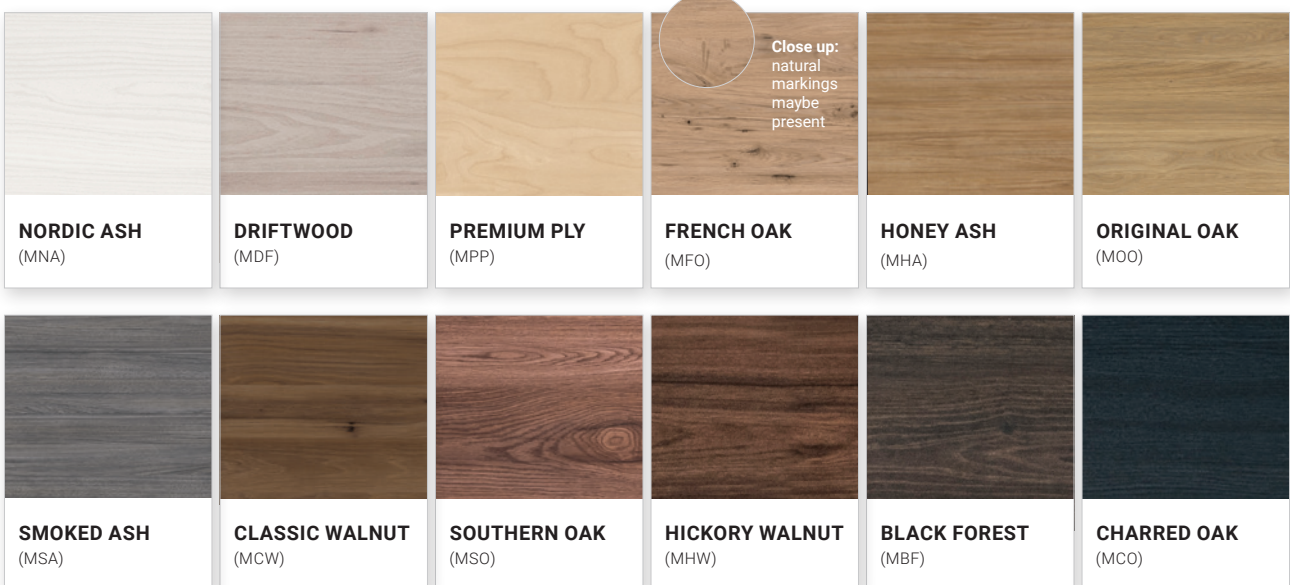

## Timber Finish.

When a natural timber finish is desired, we believe in the authenticity that only real timber can provide. Bonded to a moisture-resistant MDF, stained and sealed. all display a natural variation of colour and grain, creating the recognisable warmth and character of a natural product.

# FINISHES/

Timber Veneer / Melamine / Painted

See finishes  
insitu over page /

## MELAMINE FINISHES /

VCBC | LAU\DRY

## MELAMINE FINISHES /

Close up:  
natural  
markings  
maybe  
present