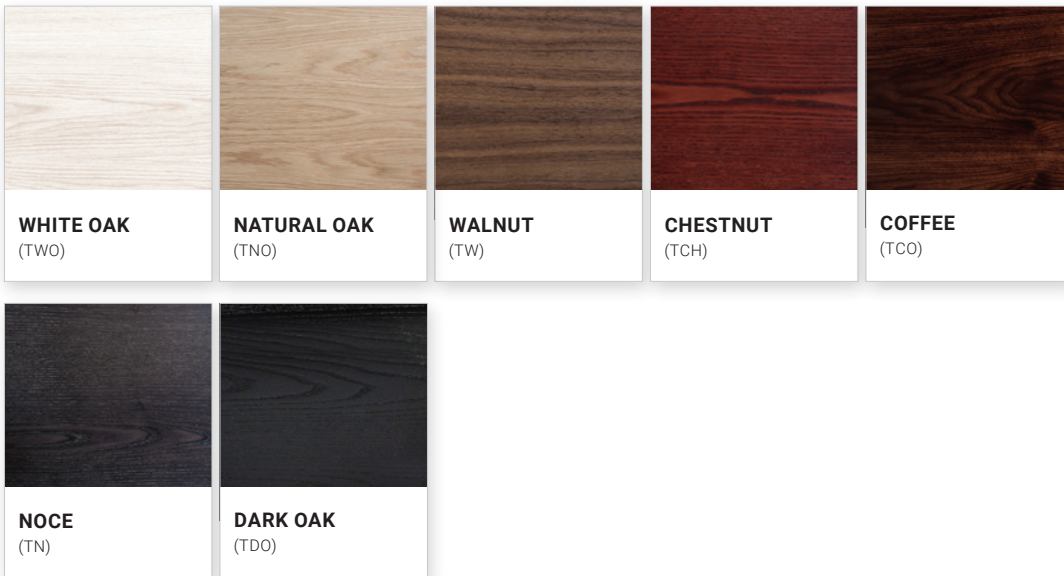

See finishes
insitu over page /

TIMBER VENEER FINISHES /

Michel César | LAU\DRY